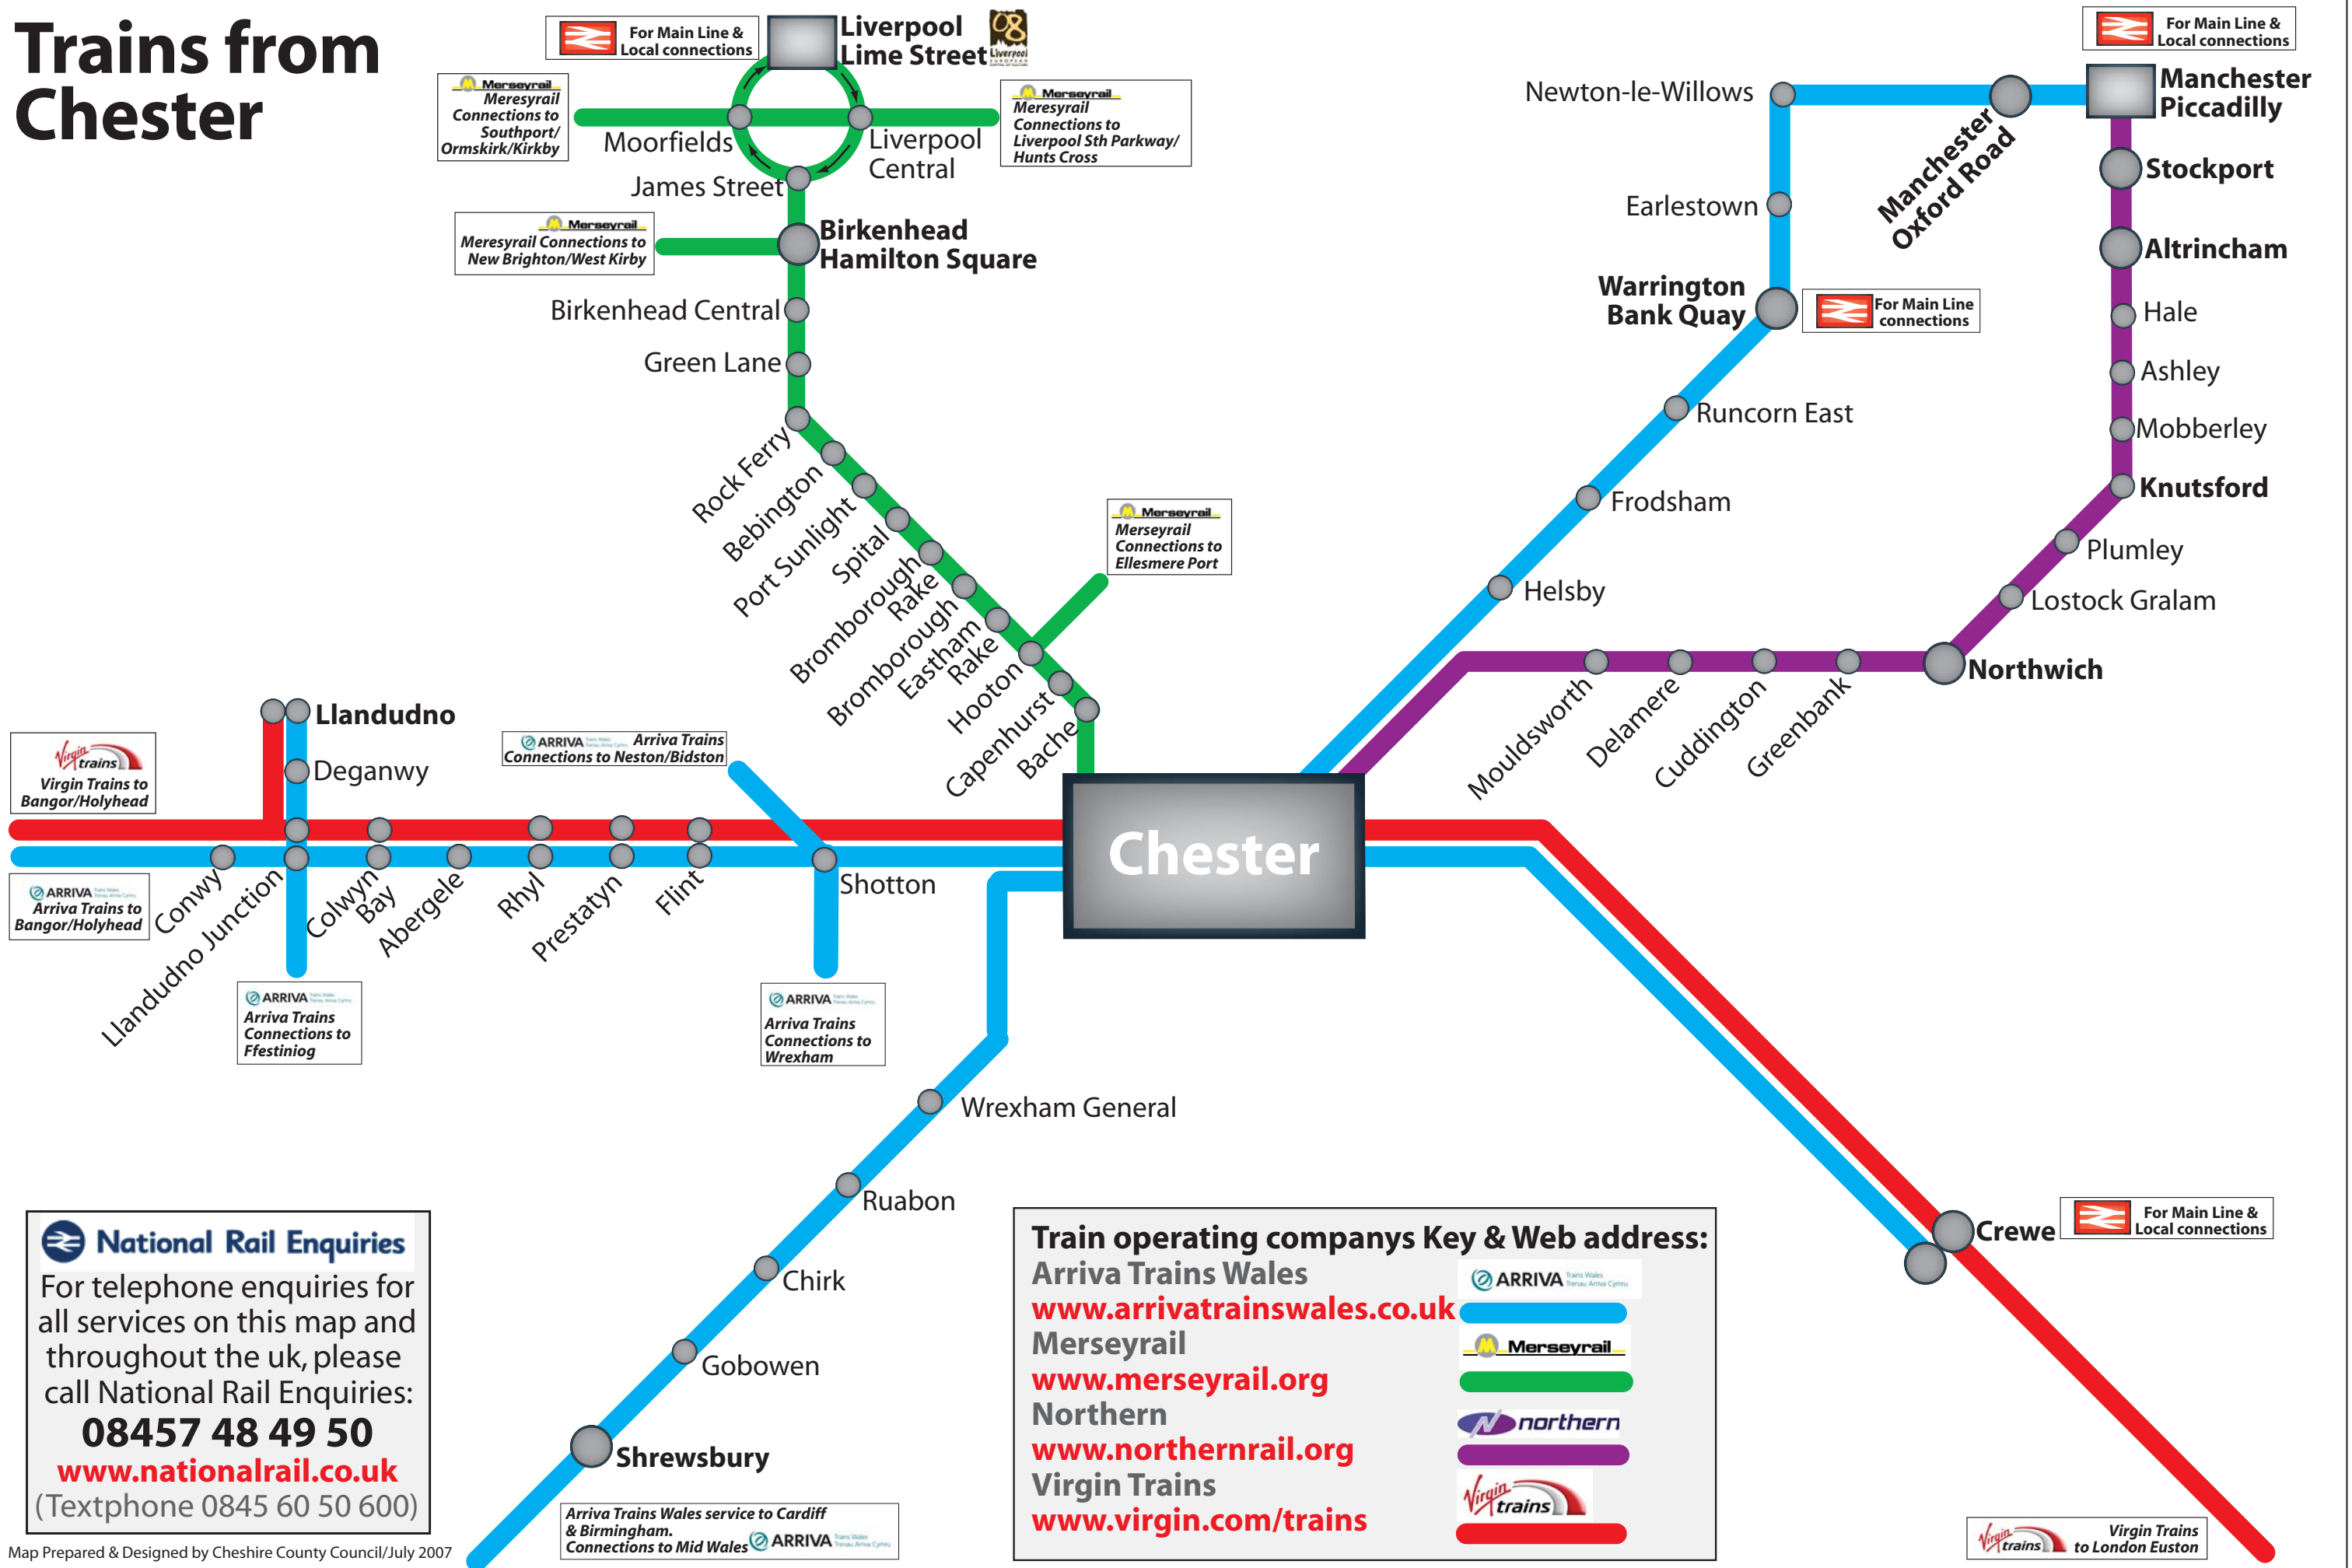

# Trains from Chester

**National Rail Enquiries**  
 For telephone enquiries for all services on this map and throughout the UK, please call National Rail Enquiries:  
**08457 48 49 50**  
[www.nationalrail.co.uk](http://www.nationalrail.co.uk)  
 (Textphone 0845 60 50 600)

**Train operating companies Key & Web address:**

- Arriva Trains Wales  
[www.arrivatrainswales.co.uk](http://www.arrivatrainswales.co.uk)
- Merseyrail  
[www.merseyrail.org](http://www.merseyrail.org)
- Northern  
[www.northernrail.org](http://www.northernrail.org)
- Virgin Trains  
[www.virgin.com/trains](http://www.virgin.com/trains)