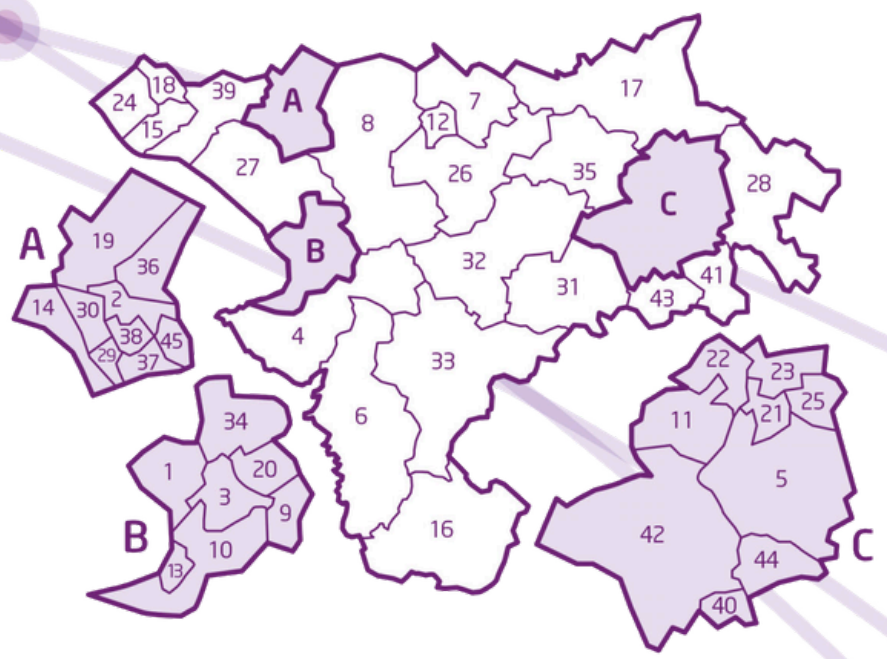

YOUR COUNCILLORS

2026

1 Blacon

2 Central and Grange

3 Chester City and The Garden Quarter

4 Christleton and Huntington

5 Davenham, Moulton and Kingsmead

6 Farndon

7 Frodsham

8 Gowy Rural

9 Great Boughton

10 Handbridge Park

11 Hartford and Greenbank

12 Helsby

13 Lache

14 Ledsham and Manor

15 Little Neston

16 Malpas

17 Marbury

18 Neston

19 Netherpool

20 Newton and Hoole

21 Northwich Leftwich

22 Northwich Winnington and Castle

23 Northwich Witton

24 Parkgate

25 Rudheath

26 Sandstone

27 Saughall and Mollington

28 Shakerley

29 Strawberry

30 Sutton Villages