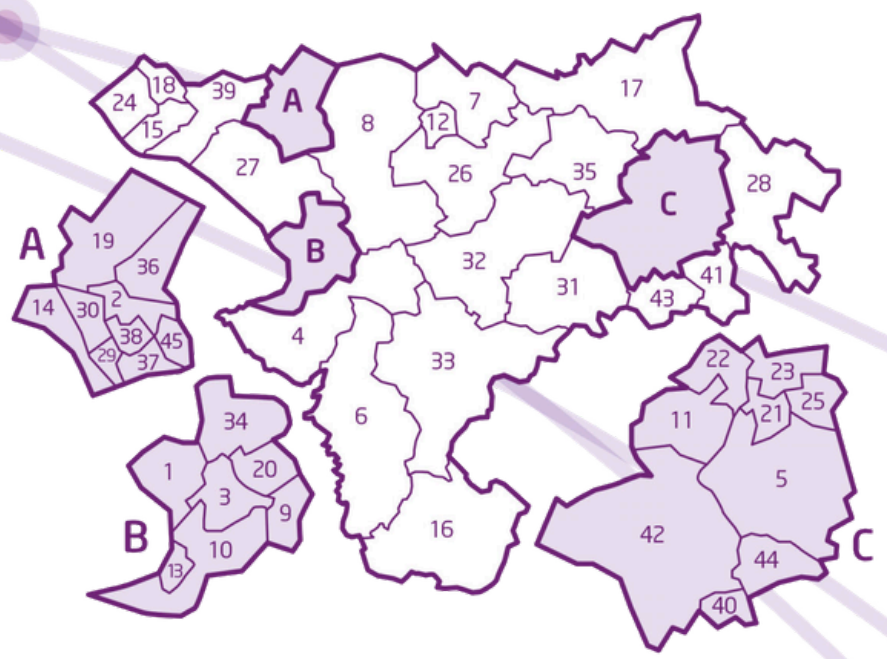

YOUR COUNCILLORS

2026

1 Blacon

2 Central and Grange

3 Chester City and The Garden Quarter

4 Christleton and Huntington

5 Davenham, Moulton and Kingsmead

6 Farndon

7 Frodsham

8 Gowry Rural

9 Great Boughton

10 Handbridge Park

11 Hartford and Greenbank

12 Helsby

13 Lache

14 Ledsham and Manor

15 Little Neston

16 Malpas

17 Marbury

18 Neston

19 Netherpool

20 Newton and Hoole

21 Northwich Leftwich

22 Northwich Winnington and Castle

23 Northwich Witton

24 Parkgate

25 Rudheath

26 Sandstone

27 Saughall and Mollington

28 Shakerley

29 Strawberry

30 Sutton Villages