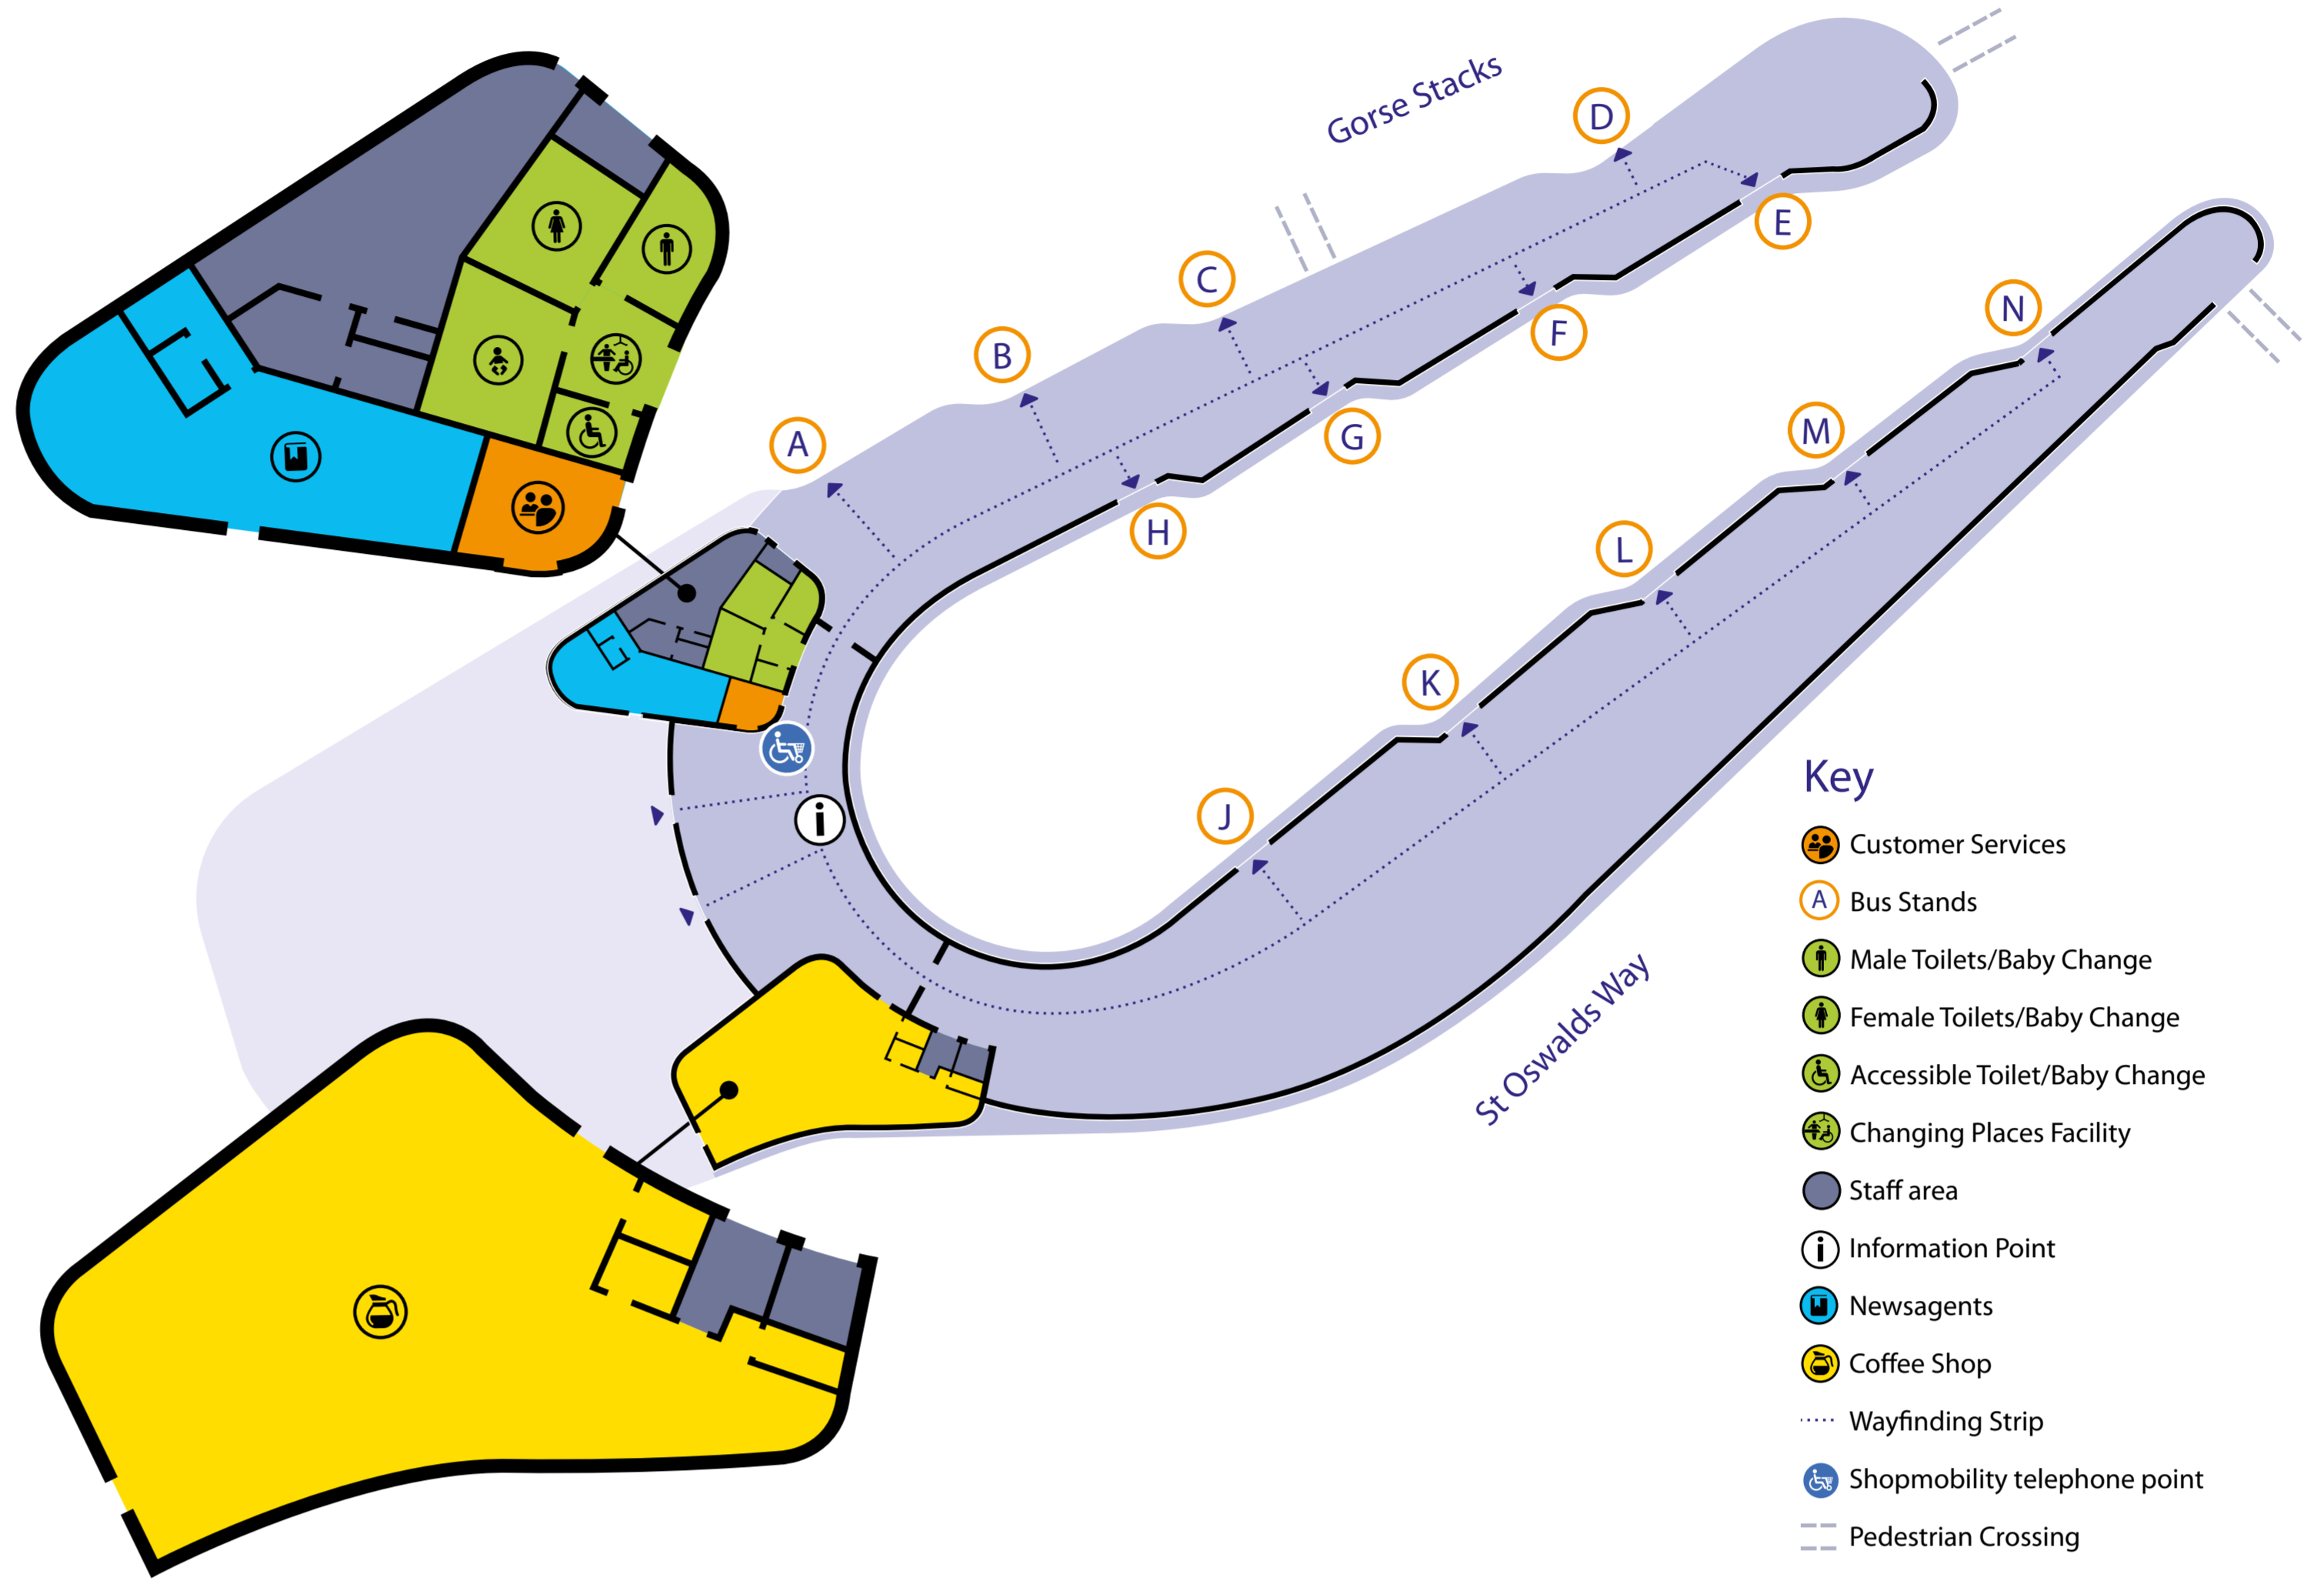

Destination	Service	Operator	Stand
Great Sutton Bulls Head	1	Stagecoach	K F (after 9pm)
Greenbank Station	82	D&G	L
Grosvenor Nuffield Hospital	X4	Arriva	C
Guilford Sutton	26	Stagecoach	C
Halton Hospital	X30	Arriva/Stagecoach	E
	2	Stagecoach	M
Handbridge	16	Stagecoach	A
	61,62	Stagecoach	B
Hartford	82	D&G	L
Hawarden	4,4S	Arriva	C
	11	Arriva	F
	X4	Arriva	C
Helsby	X30	Arriva/Stagecoach	E
	2	Stagecoach	M
Heswall	22	Al's Coaches	M
Higher Kinnerton	61	Stagecoach	B
Hinderton	22	Al's Coaches	M
Holt	5	Stagecoach	C
Holywell	11	Arriva	F
Hoole Lane	8 (Sundays)	Stagecoach	L
	9	Stagecoach	J
Hoole Road	9	Stagecoach	J
	X30	Arriva/Stagecoach	E
	53	Stagecoach	B
	X1	Stagecoach	K
Hope Farm Estate (Ellesmere Port)	2	Stagecoach	M
Hough Green	11	Arriva	F
	4,4S	Arriva	C
	16	Stagecoach	A
Huntington	5	Stagecoach	C
Kelsall	82	D&G	L
Kingsway	53	Stagecoach	B
Lache (Cliveden Rd Shops)	16	Stagecoach	A
Lache Lane	61,62	Stagecoach	B
Little Sutton (Red Lion)	1	Stagecoach	K F (after 9pm)
	X1	Stagecoach	K
Liverpool	1	Stagecoach	K F (after 9pm)
	X1	Stagecoach	K
Loggerheads	T8	M&H	E
Malpas	41	Aintree	C
Mickle Trafford	X30	Arriva/Stagecoach	E
Mold	4,4S	Arriva	C
	T8	M&H	E
	X4	Arriva	C
Mollington	22	Al's Coaches	M
Nantwich	84	Stagecoach	L B (after 9pm)
National Express Coach Services	Various	National Express	N
Neston	22	Al's Coaches	M
New Brighton (Flintshire)	4,4S	Arriva	C
New Ferry	1	Stagecoach	K F (after 9pm)
Newton	51	Stagecoach	E
No Mans Heath	41	Aintree	C
Northwich	82	D&G	L
Overpool (Rail Station)	X1	Stagecoach	K
Park & Ride Boughton	PR2	Stagecoach	D
Park & Ride Upton (Zoo)	PR3	Stagecoach	D
Park & Ride Wrexham Rd	PR1	Stagecoach	D
Parkgate	22	Al's Coaches	M