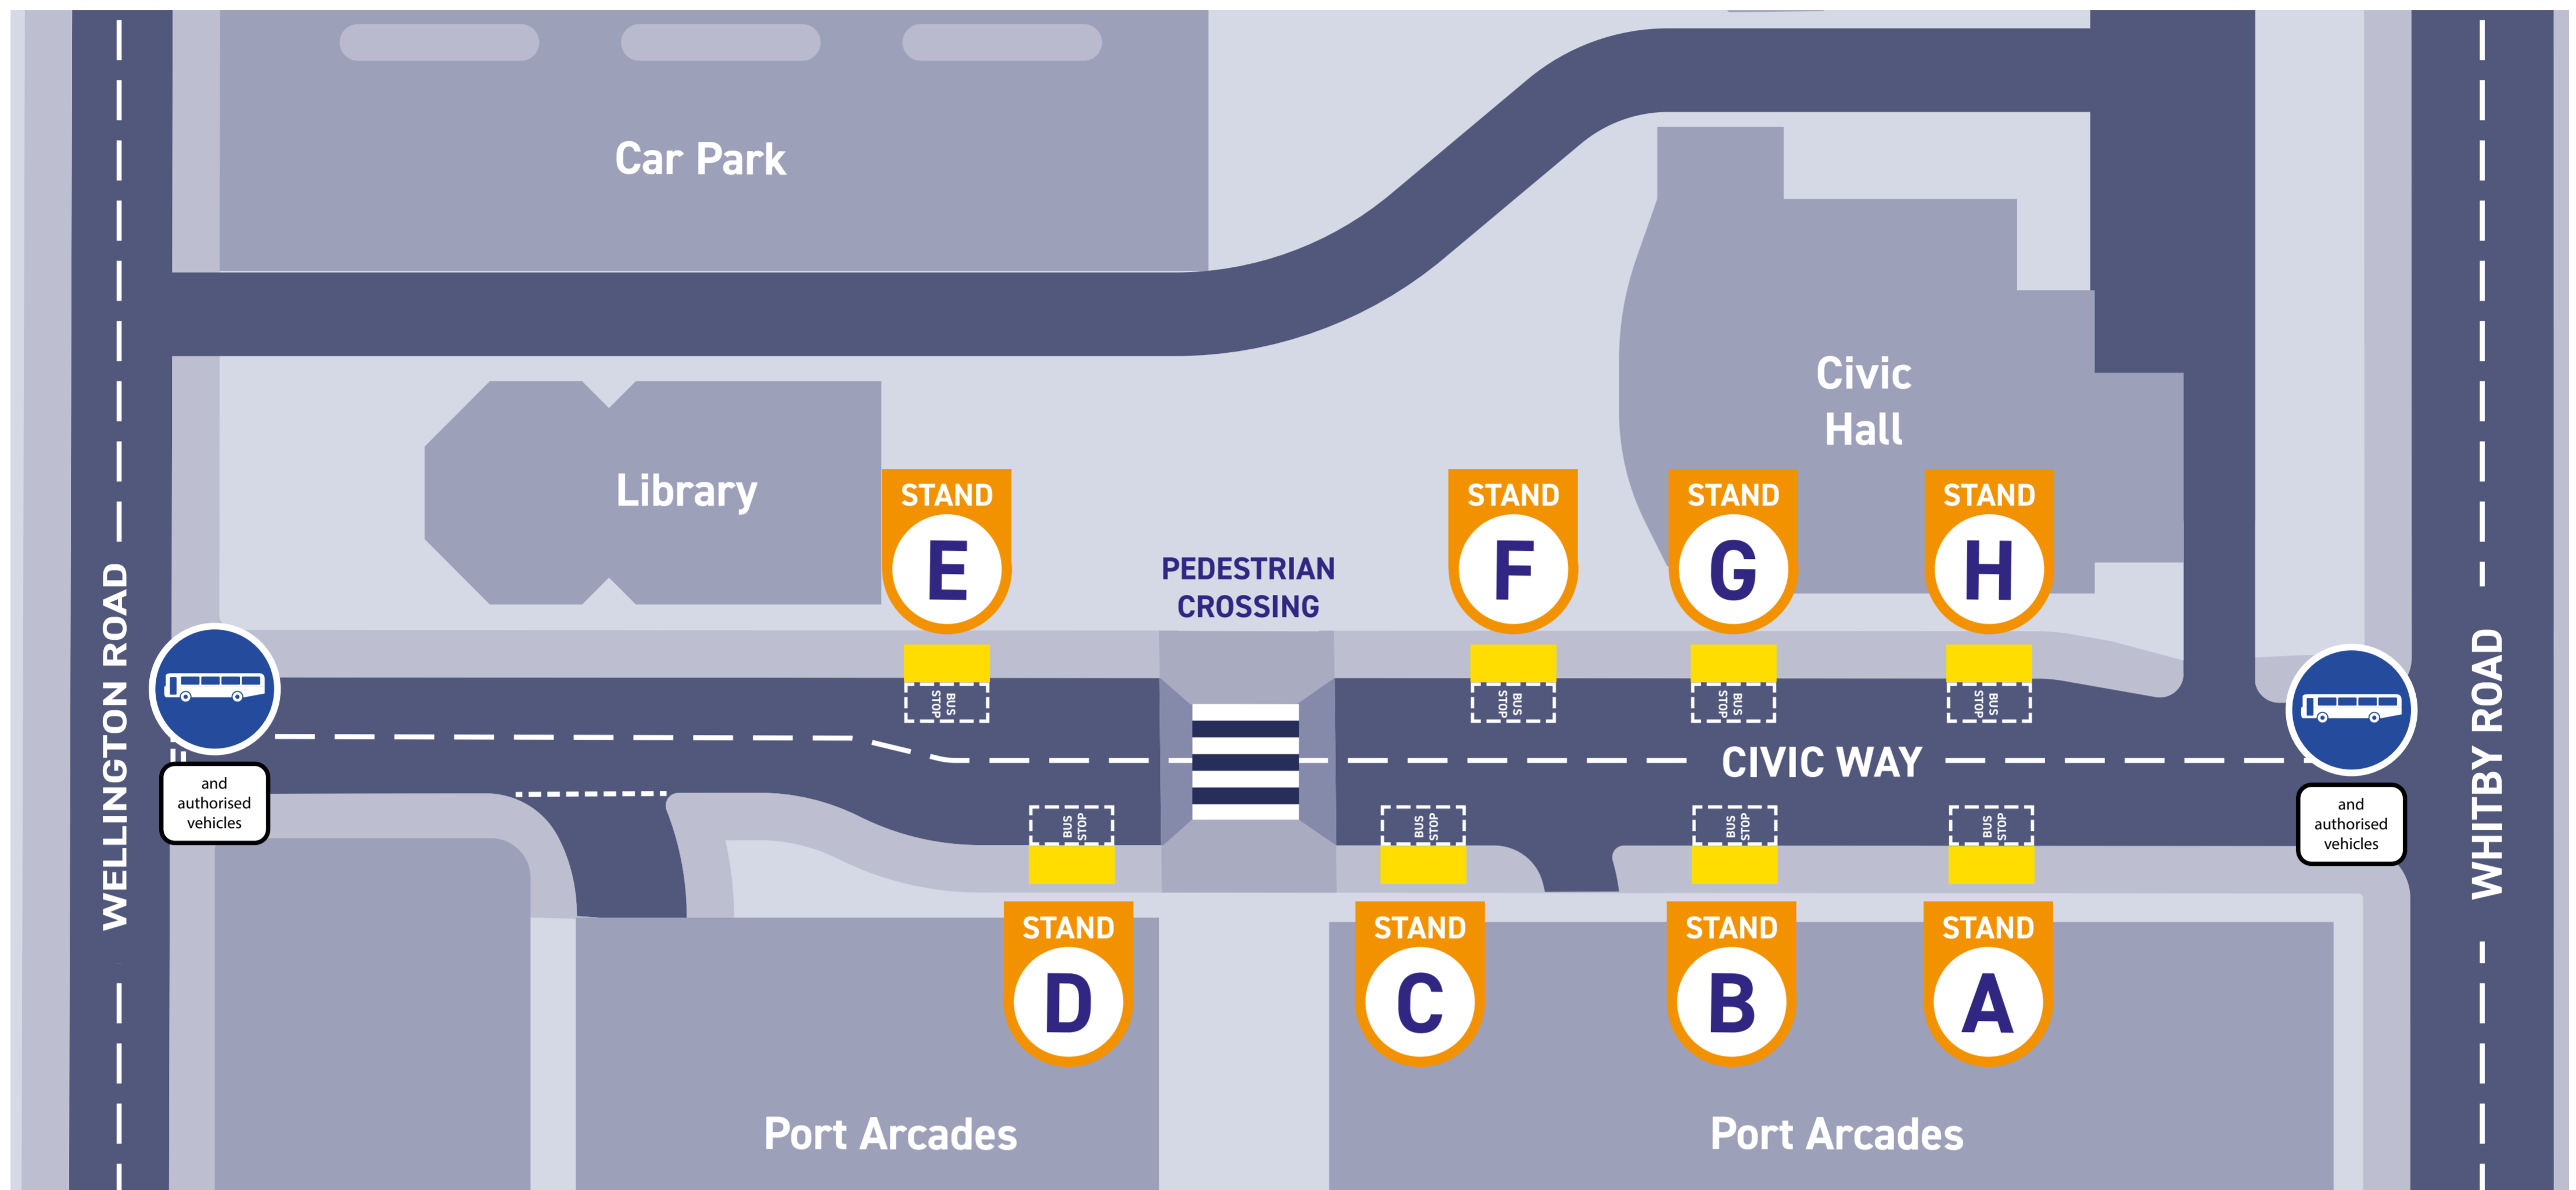

Ellesmere Port Bus Interchange - Stand Information

Stand	Bus No	Destination/Route	Operator	Stand	Bus No	Destination/Route	Operator
A		Alighting Stand Buses do not pick up here		E		Alighting Stand Buses do not pick up here	
	2	Runcorn (Halton Lea) via Cheshire Oaks, Elton, Helsby, Frodsham	Stagecoach	F	6	Little Sutton via Regent Street, Sutton Way, Gleneagles Road, Wetherby Way, Glenwood Road	Stagecoach
B	5	Mold via Stanney Grange, Cheshire Oaks, Deeside Industrial Park, Queensferry, Ewloe, Buckley	arriva		1	Liverpool via Great Sutton, Little Sutton, Eastham, Bromborough, Rock Ferry, Birkenhead	Stagecoach
	1	Chester Railway Station via Cheshire Oaks, Stanney Oaks, Chester Zoo, Upton, Countess of Chester Hospital, Chester Bus Interchange	Stagecoach	G	X1	Liverpool via Overpool, Little Sutton, Eastham, Bromborough, Rock Ferry, Birkenhead	Stagecoach
C	X1	Chester via Cheshire Oaks, Chester Zoo, Upton, Hoole, Chester Railway Station	Stagecoach		7	Rivacre via Westminster Road, (for Merseyrail Station) Rossmore Road East, Overpool Road	Stagecoach
	2	Chester via Whitby, Hope Farm, Backford Cross, Countess of Chester Hospital	Stagecoach	H	102 & 103	Ellesmere Port Merseyrail Station via Whitby Road (Sunday & Bank Holidays)	Stagecoach
	26	Guilden Sutton via Underwood Drive, Chester Road, Stoak, Wervin, Upton, Countess of Chester Hospital, Chester Bus Interchange, Boughton	Stagecoach		23	Neston via Loxdale Drive, Little Sutton, Hooton Merseyrail Station, Willaston	Aintree Coachline
D	102	Ellesmere Port Circular via Stanney Grange, Cheshire Oaks, Sycamore Drive, Hope Farm, Whitby Cottage Hospital (Sunday & Public Holidays)	Stagecoach		359	Neston High School via Little Sutton, Hooton, Willaston, (Schooldays)	Aintree Coachline
	103	Ellesmere Port Circular via Whitby Cottage Hospital, Hope Farm, Sycamore Drive, Cheshire Oaks, Stanney Grange (Sunday & Public Holidays)	Stagecoach				