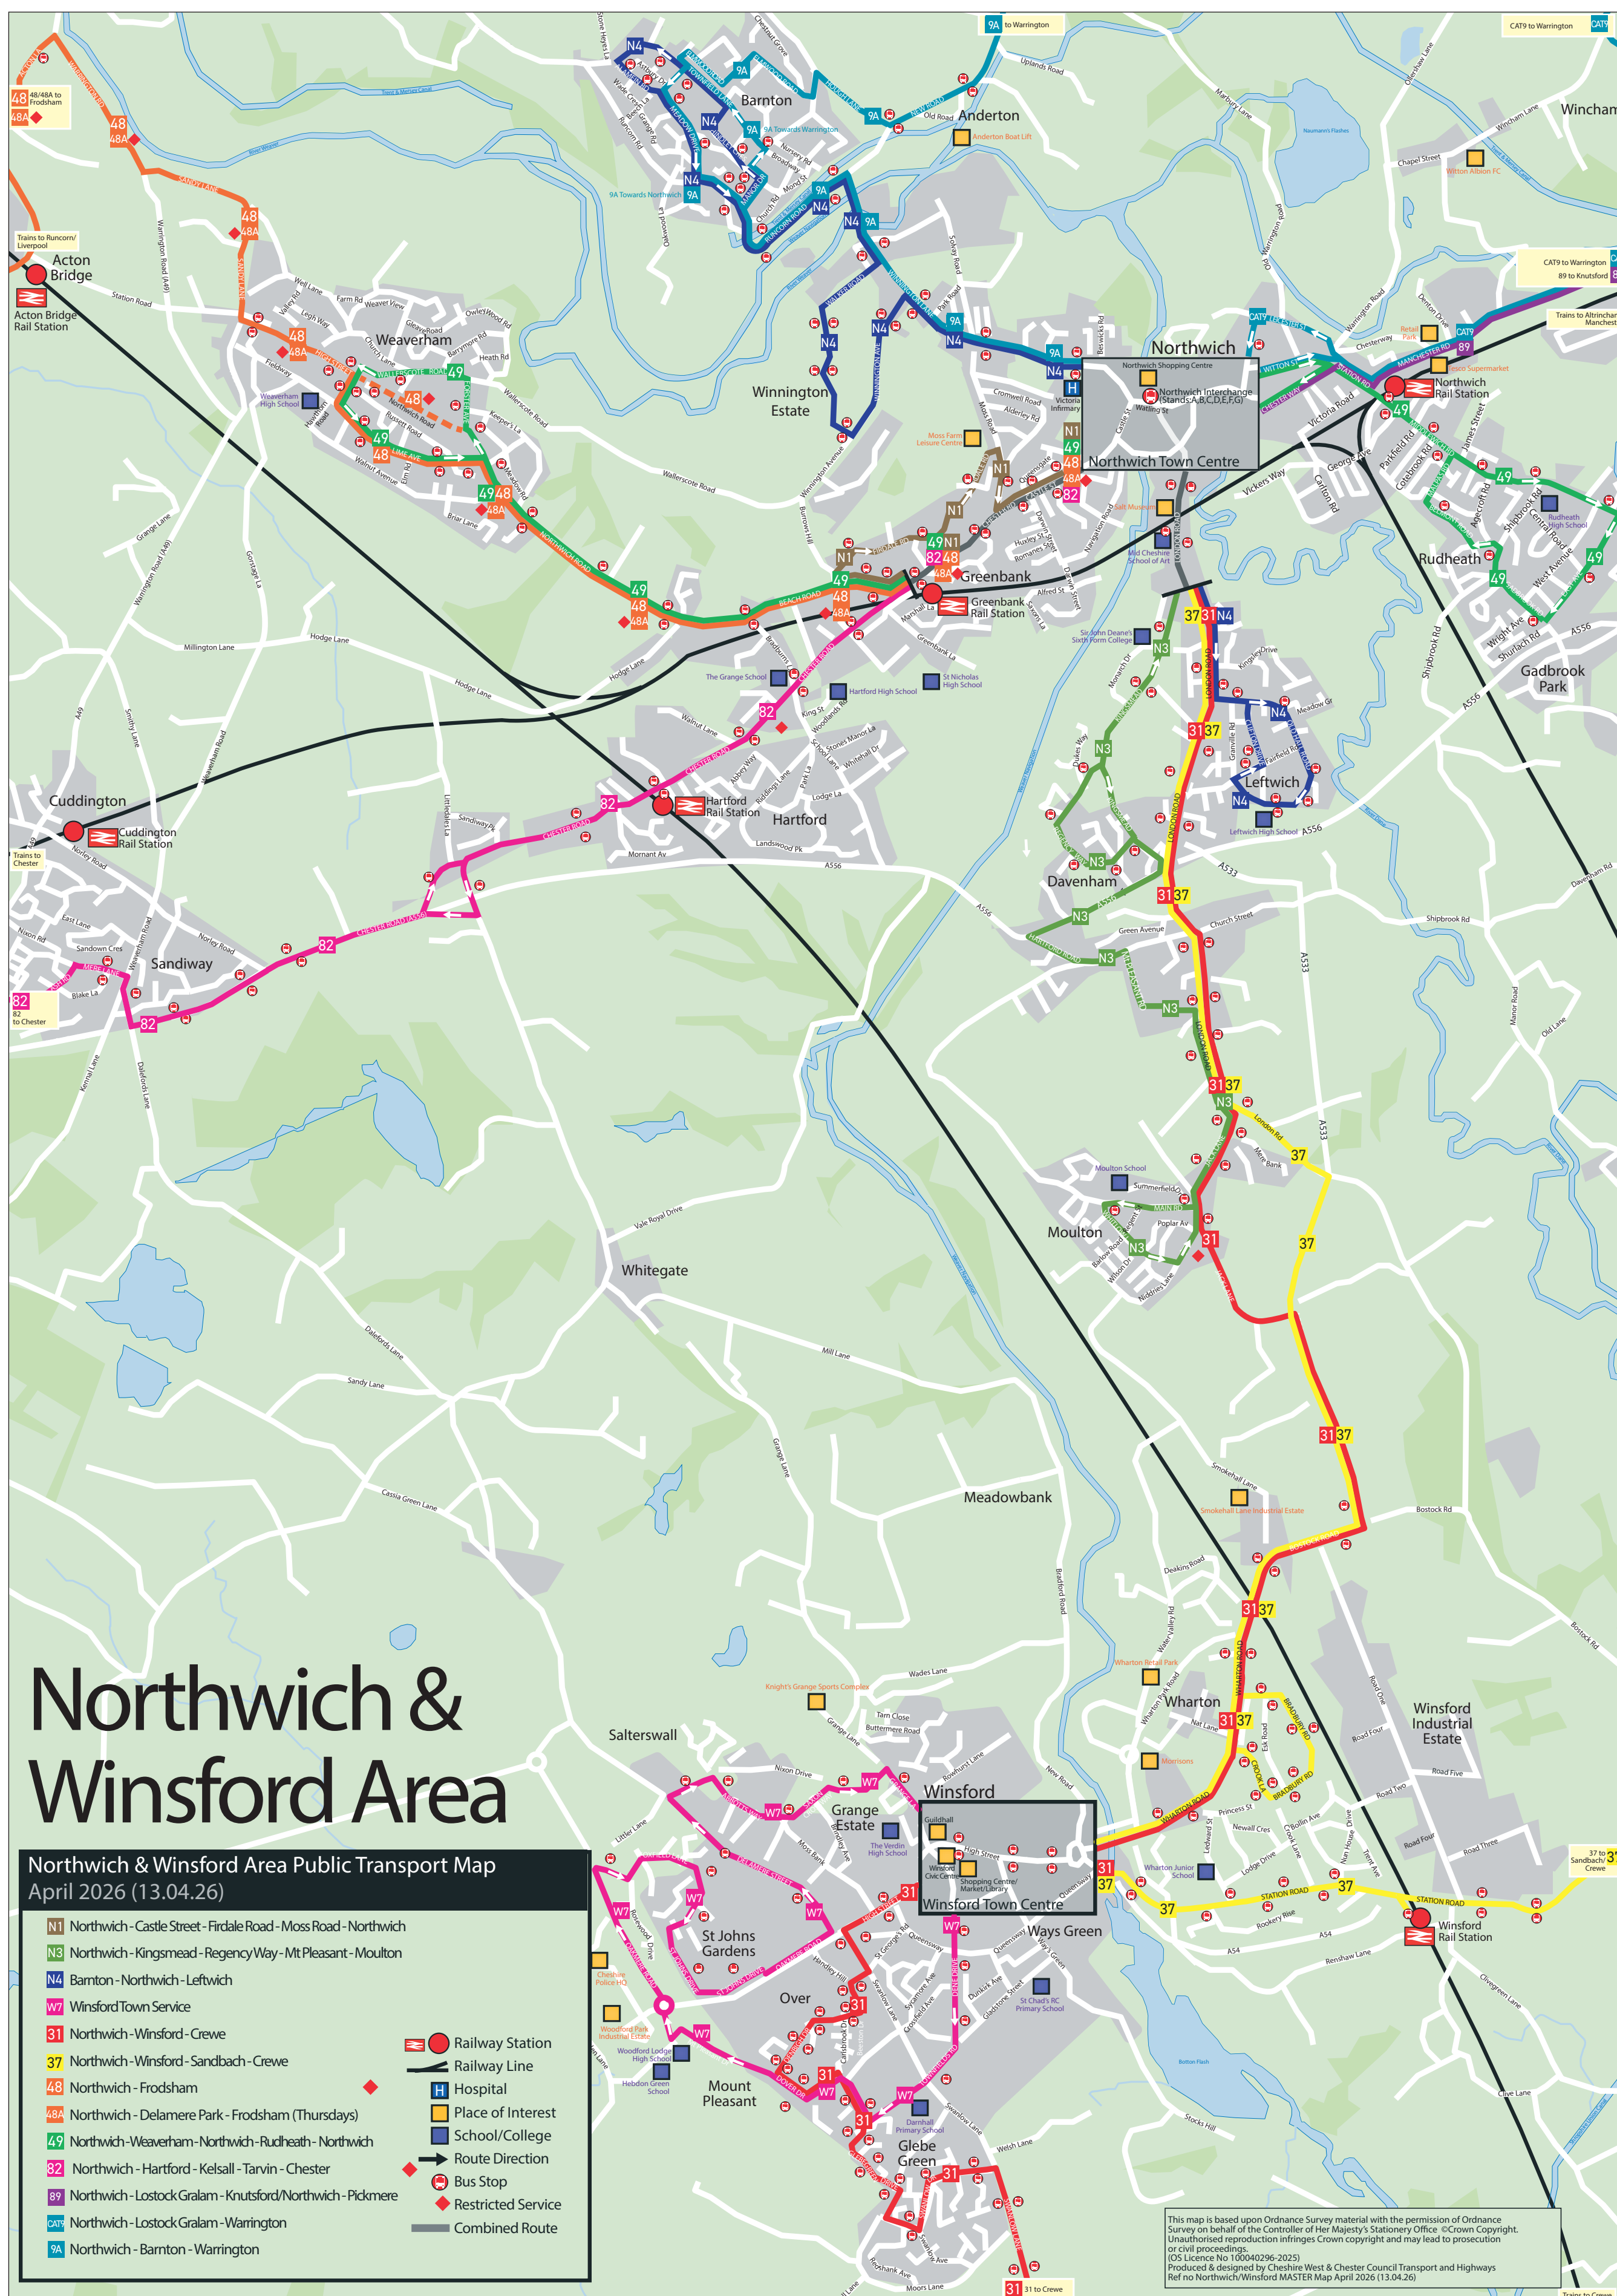

Northwich Interchange

Destination Finder/Map

Destination	Service	Operator	Stand
Acton Bridge	48, 48A	D&G	C
Acton Cliff	48, 48A	D&G	C
Antrobus	9A, CAT9	Warringtons Own Buses	F
Barnton	N4 9A	Warringtons Own Buses Warringtons Own Buses	E F
Castle	49 48, 48A 82	D&G D&G D&G	C C D
Chester	82	D&G	D
Church Minshull	31	D&G	G
Comberbach	CAT9, 9A	Warringtons Own Buses	F
Crewe	31, 37	D&G	G
Crowton	48, 48A	D&G	C
Cuddington Station	48A	D&G	C
Davenham (London Rd)	31,37	D&G	F
Davenham (Mount Pleasant Road)	N3	Warringtons Own Buses	E

Destination	Service	Operator	Stand
Delamere	82	D&G	D
Delamere Park	48A	D&G	C
Elworth (Sandbach Station)	37	D&G	G
Frodsham	48,48A	D&G	C
Glebe Green (Swanlow Lane Winsford)	31	D&G	G
Great Budworth	CAT9	Warringtons Own Buses	F
Greenbank Station	49 48,48A 82	D&G D&G D&G	C C D
Hartford Church	82	D&G	D
Hartford Station	82	D&G	D
Haslington (Crewe)	37	D&G	G
Hatchmere	48, 48A	D&G	C
Higher Marston	CAT9	Warringtons Own Buses	F