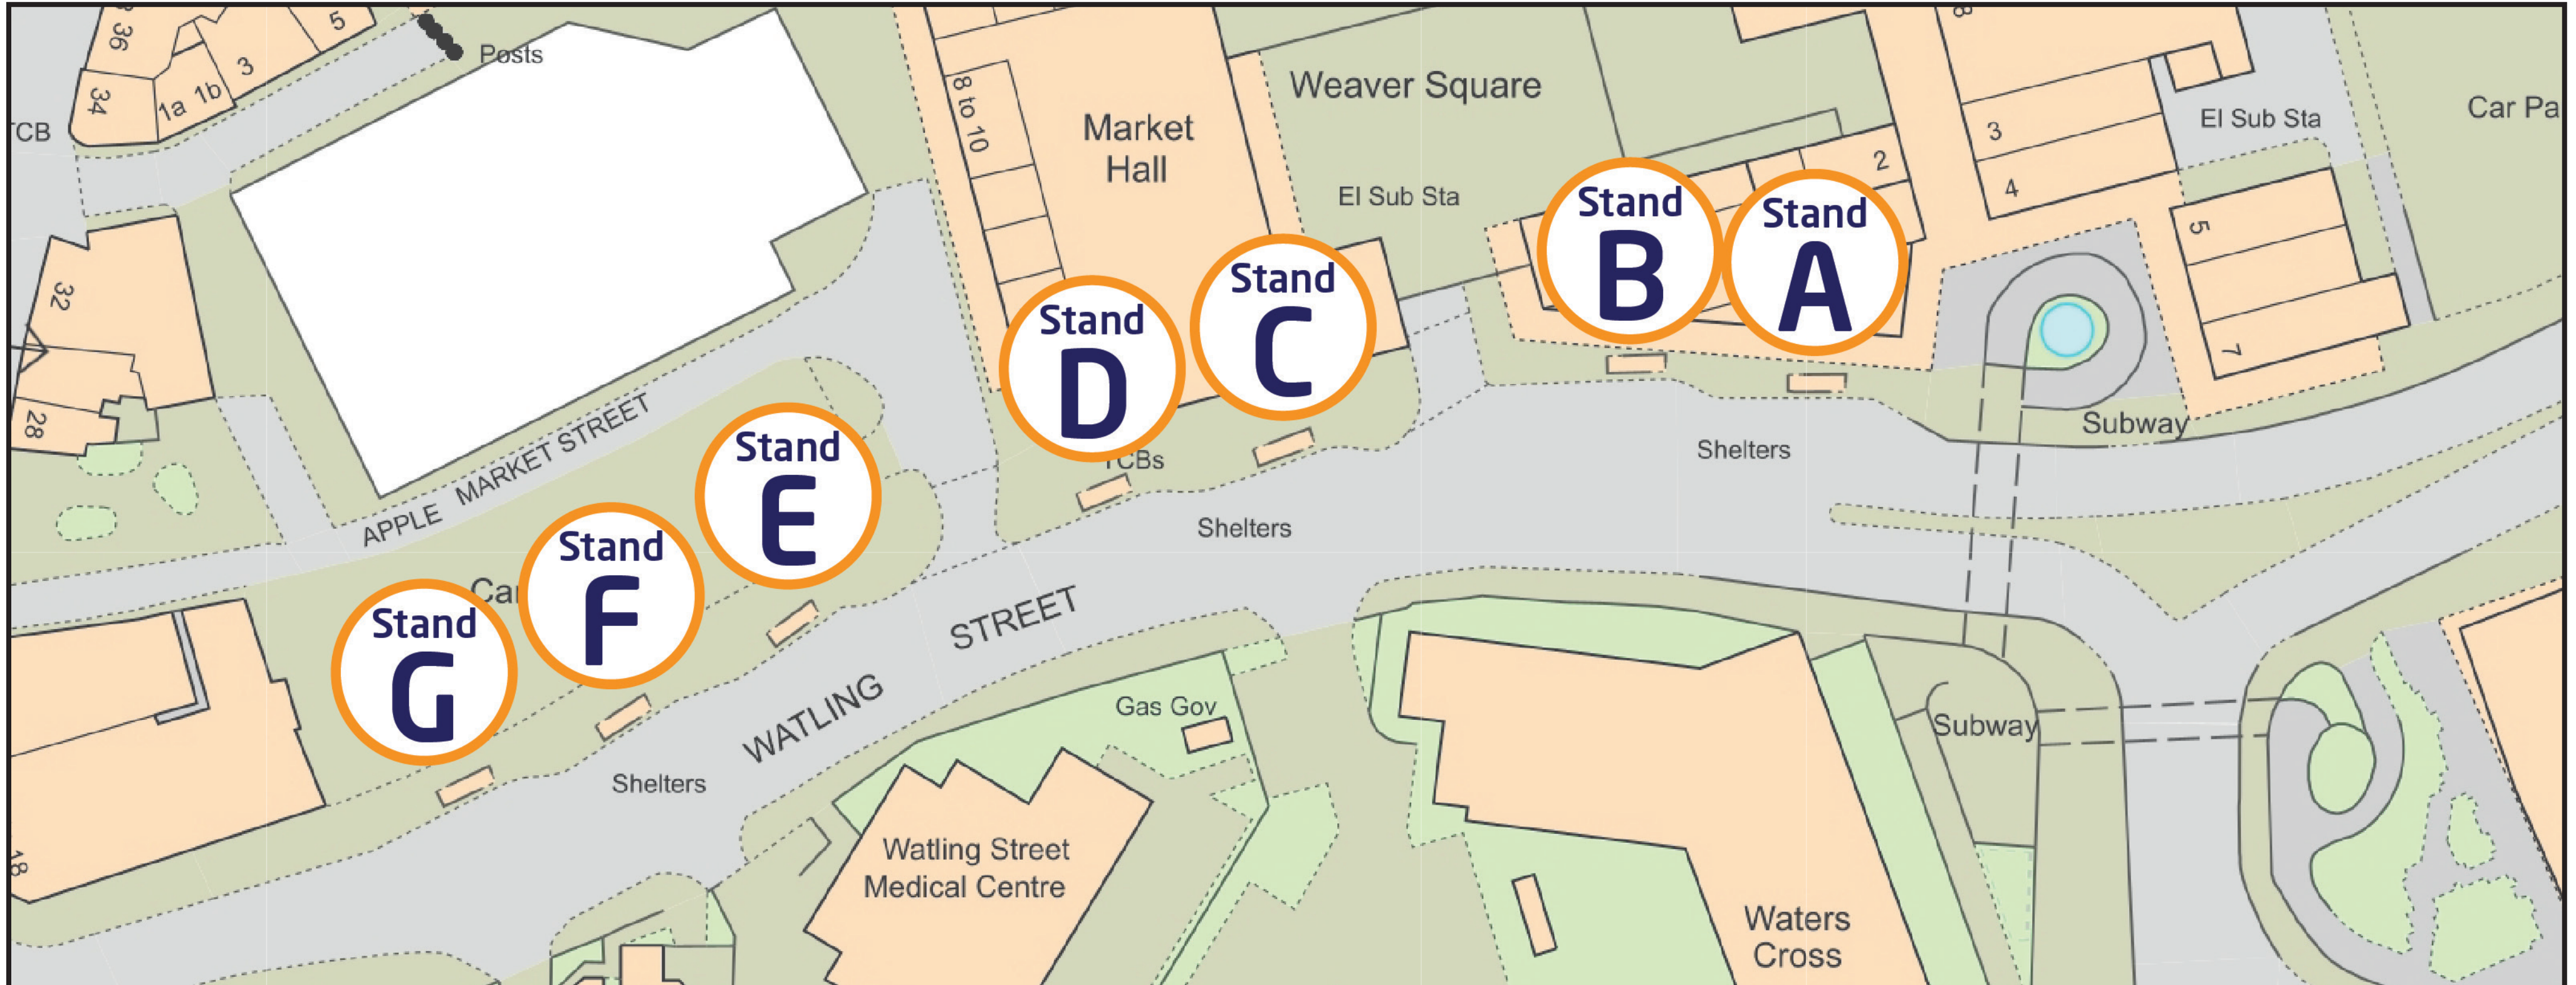

Northwich Bus Interchange | Stand Finder

Stand	Bus No	Destination/Route	Operator
A	49	Rudheath via Station Road	D&G Bus
B		Drop Down Stand Only	
	48	Frodsham via Greenbank, Weaverham, Acton Bridge, Kingsley	D&G Bus
C	49	Weaverham via Greenbank	D&G Bus
	N1	Firdale Road via Castle Sreet, Firdale Road, Moss Road	D&G Bus
D	82	Chester via Greenbank, Hartford, Sandiway, Kelsall, Tarvin, Vicars Cross	D&G Bus
	N3	Moulton Village via Kingsmead, Davenham	
E	N4	Leftwich via London Road	
	N4	Barnton via Winnington	
	9A	Warrington via Barnton, Comberbach, Antrobus, Stretton, Stockton Heath	
F	89	Knutsford via Manchester Road, Lostock Gralam	D&G Bus
	9	Warrington via Lostock Gralam, Wincham, Comberbach, Stretton, Stockton Heath	
G	31	Crewe via London Road, Winsford, Glebe Green, Leighton Hospital	D&G Bus
	37	Crewe via London Road, Winsford, Middlewich, Sandbach	D&G Bus