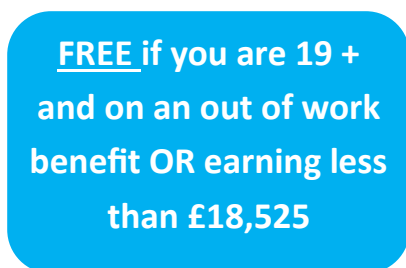

Ellesmere Port Work Zone

Courses for Adults

January 2023

IT Digital Skills

Course	Duration	Day	Time
Computing for Beginners	Ongoing	Friday	09:30 –10:45 10:45-12:00
Entry Level 3 and Level 1 Essential Digital Skills for Work	Ongoing	Wednesday	09:30-11:30 12:30-14:30
Level 1 and 2 IT unit (Word & Excel)	Ongoing	Thursday	09:30—12.00 13:00-15:30

Sector Specific Courses

L1 Award Customer Service	12/01/23- 13/01/23	Thurs-Fri	09:30—14:30
E3 Award Health & Wellbeing	17/01/23 — 20/01/23	Tues—Fri	09:30—14:30
E3 Award Communication & Interview Skills	26/01/23— 27/01/23	Thurs-Fri	09:30—14:30
FLT Counterbalance & Reach	Ongoing	Mon—Fri	08:30—16:00