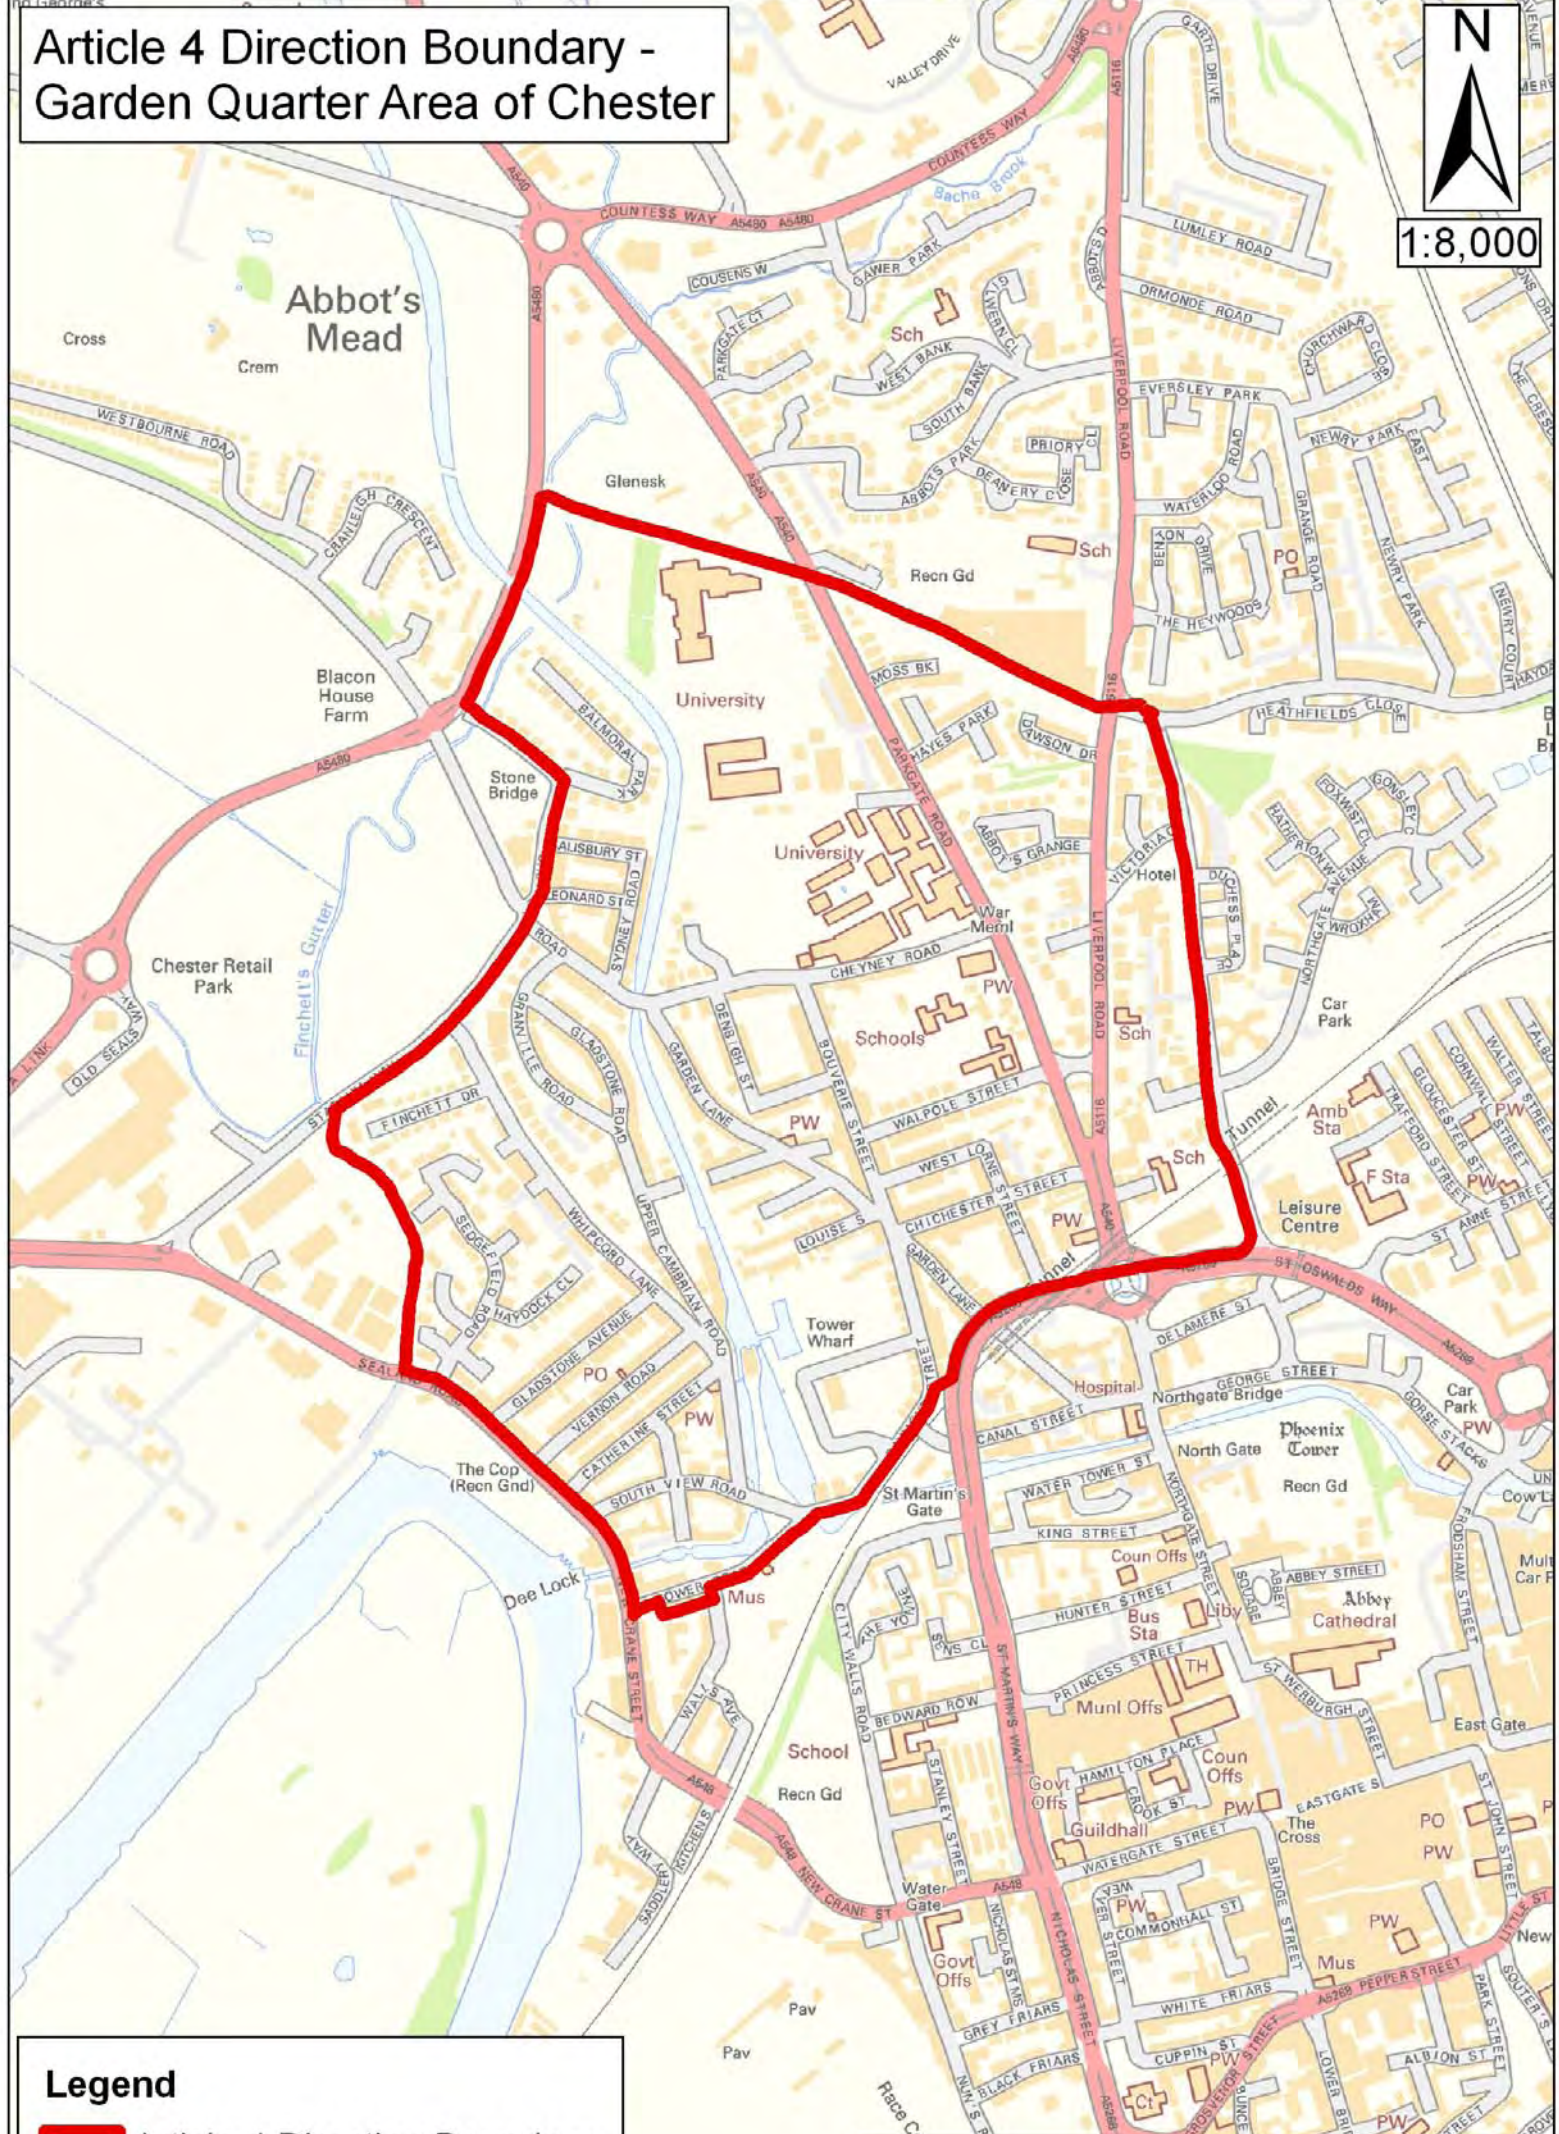

# Article 4 Direction Boundary - Garden Quarter Area of Chester

1:8,000

## Legend

 Article 4 Direction Boundary