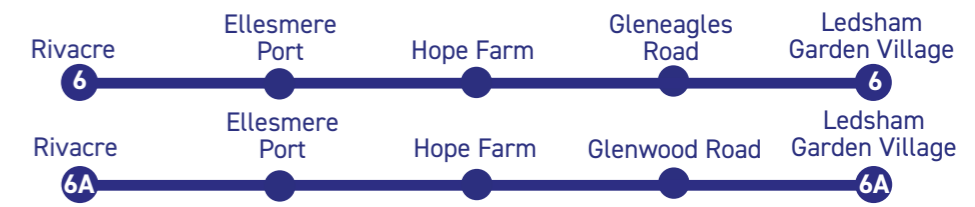

Bus Timetable

Service 6 - Rivacre - Ellesmere Port - Gleneagles Road - Ledsham
Service 6A - Rivacre - Ellesmere Port - Glenwood Road - Ledsham

**Updated
Operating
Route
20th April
2025**

For further local or national information phone the Traveline. Service operated by

6 Rivacre - Overpool - Ellesmere Port - Whitby - Hope Farm - Gleneagles Road - Ledsham
6A Rivacre - Overpool - Ellesmere Port - Whitby - Hope Farm - Glenwood Road - Ledsham

Stagecoach

Monday to Saturday (except Bank Holidays)