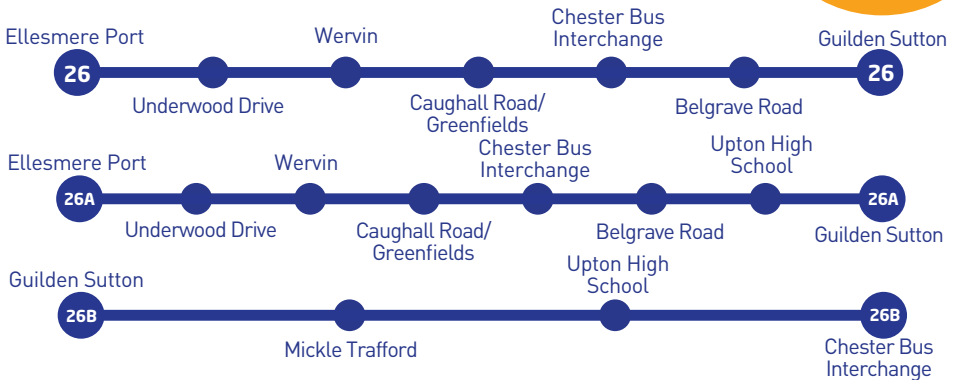

For further local or national information phone the Traveline.

Service operated by

0871 200 22 33

(calls cost 12p per minute plus network charges)

Seven days a week 8am-8pm. Text Relay 18001 0871 200 22 33
Visit: cheshirewestandchester.gov.uk

Cheshire West
and Chester