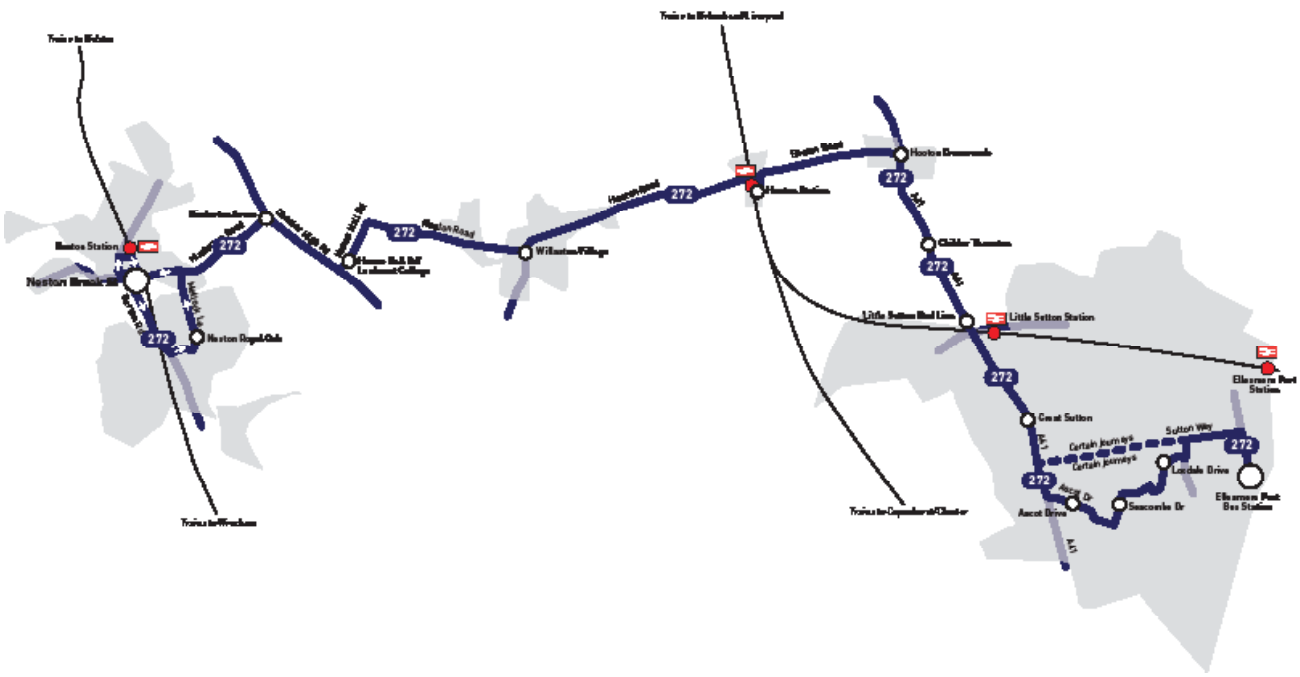

Aintree Coachline

Monday to Friday
(excluding Bank Holidays)

Ellesmere Port Bus Station	0830	1000	1300	1430	1600	1730
Seacombe Drive/Baker Drive	SW	1007	1307	1437	1607	SW
Little Sutton Red Lion	0841	1015	1315	1445	1615	1741
Hooton Merseyrail Station	0846	1020	1320	1450	1620	1746
Willaston The Green	0850	1027	1327	1457	1627	1750
Neston Brook Street	0900	1037	1337	1507	1637	1800

Monday to Friday
(excluding Bank Holidays)

Neston Brook Street	0750	0910	1040	1340	1510	1640	1805
Little Neston, Royal Oak	0755	0915	1045	1345	1515	1645	1810
Willaston, opp The Green	0805	0925	1055	1350	1525	1650	1815
Hooton, Merseyrail Station	0809	0929	1059	1359	1529	1659	1819
Little Sutton, Red Lion	0814	0934	1104	1404	1534	1704	-
Seacombe Drive, Baker Drive	SW	0943	1113	1413	1543	SW	-
Ellesmere Port Bus Station	0825	0950	1120	1420	1550	1715	-

Notes:
SW - This journey operates direct between Ellesmere Port Bus Station and A41 via Sutton Way. This journey will not serve Loxdale Drive, Seacombe Drive and Ascot Drive areas.

Use the 272 Service for connections to many places...

- At **Ellesmere Port Bus Station** for buses to:
  Chester, Cheshire Oaks, Frodsham, Helsby, Runcorn
- At **Hooton Railway Station**:
  For Merseyrail trains to Birkenhead, Liverpool and Chester
- At **Neston** for buses to:
  Chester, Ness Gardens, Parkgate, Parkgate, Heswall, West Kirby
- Or trains to Bidston for electric trains to Liverpool and direct trains to Wrexham