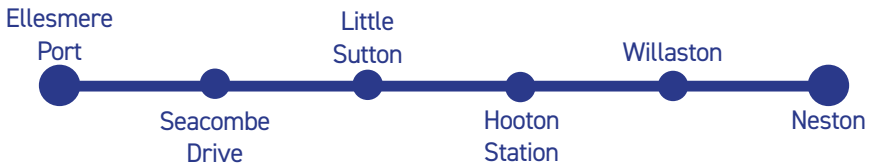

Cheshire West & Chester Council

Bus Timetable

Service 272 Ellesmere Port - Seacombe Drive - Little Sutton - Hooton - Willaston - Neston

Re-printed
Timetable
September
2023

For further local or national information phone the Traveline.