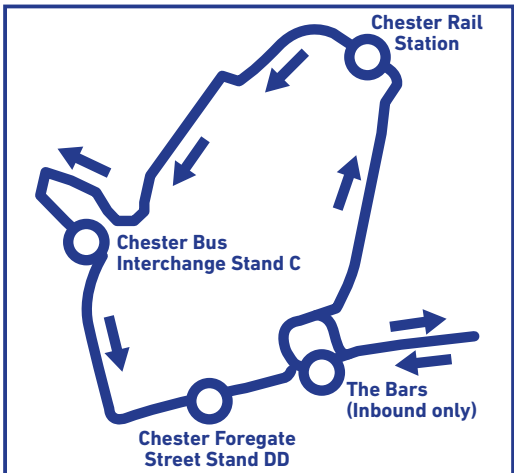

# Service 41 Route Map

Cheshire West & Chester Council

# Bus Timetable

**Service 41/41B - Chester - Christleton - Waverton - Tattenhall - Malpas - Whitchurch**

**Revised  
 Timetable  
 25 February  
 2024**

For further local or national information phone the Traveline.

**Timetable Codes** NS - Not Saturdays NM - Journey starts at No Man's Heath, Cross O'Th Hill Road, Far Meadow at 0715

HEB - Journey operates into Bishop Heber High School Campus on Schooldays R - Journey extends by request (arrives in Tattenhall at 1920)

MG - Journey operates direct via A41 from Waverton to Milton Green then via Frog Lane to Tattenhall CV - Service 41B, operates via Dee Banks/Huntington/Caldy Valley Road

**Service 41 Route Descriptor** : Chester Station Road, Hoole Way, CBI, Frodsham Street, Foregate Street, The Bars, Boughton, Christleton Road, Whitchurch Road, Pepper Street, Plough Lane, Brown Heath Road, Eggbridge Lane, A41 (Journeys to Tattenhall only: continue on A41 Frog lane to Tattenhall High Street returning to Chester via Tattenhall Road, Newton Lane, Chester Road (Gatesheath) A41 then as outward journey) Chester Road (Gatesheath), Newton Lane, Tattenhall Road, High Street, Frog Lane, A41, Broxton roundabout, A534 Broxton Road, Barton Road, Stretton Hall Lane to Tilston, Duckington Lane, A41 Whitchurch Road to Hampton Heath roundabout, B5069 Chester Road, High Street (Malpas), Old Hall Street, Springfield Road, Well Meadow, Cross O'Th Hill Road, Bickley Lane, A41 Whitchurch Road, Chester Road (Whitchurch), London Road, Brownlow Street, Bridgewater Street to Tesco car park and Whitchurch Bus Station.