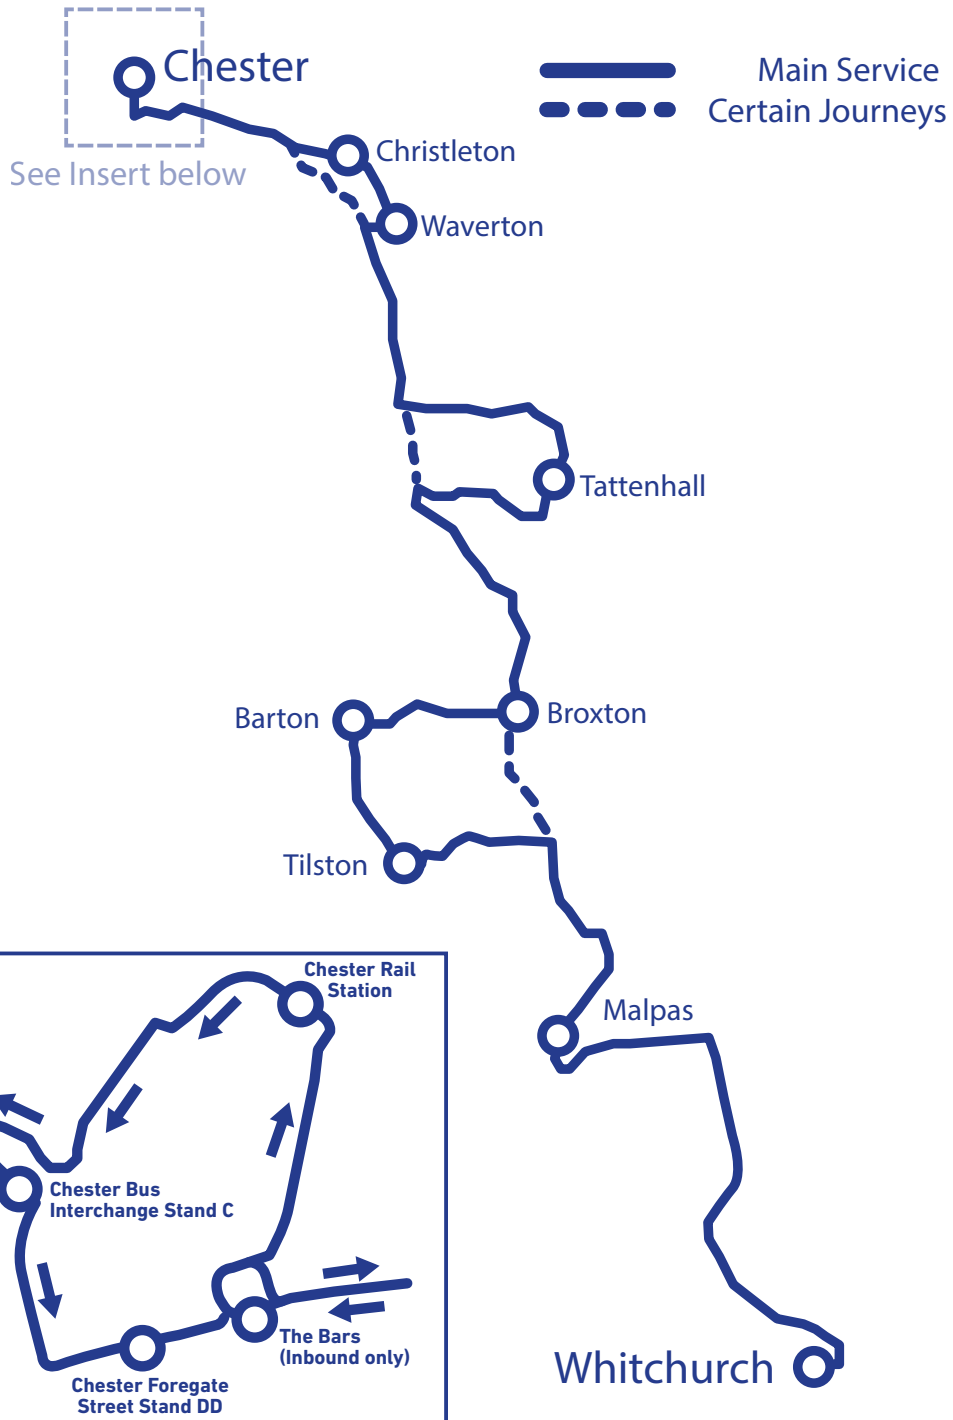

# Service 41 Route Map

Cheshire West & Chester Council

# Bus Timetable

**Service 41/41B - Chester - Christleton - Waverton - Tattenhall - Malpas - Whitchurch**

**Revised  
 Timetable  
 25 February  
 2024**

For further local or national information phone the Traveline.

**Timetable Codes** NS - Not Saturdays NM - Journey starts at No Man's Heath, Cross O'Th Hill Road, Far Meadow at 0715

HEB - Journey operates into Bishop Heber High School Campus on Schooldays R - Journey extends by request (arrives in Tattenhall at 1920)

MG - Journey operates direct via A41 from Waverton to Milton Green then via Frog Lane to Tattenhall CV - Service 41B, operates via Dee Banks/Huntington/Caldy Valley Road

**Service 41 Route Descriptor** : Chester Station Road, Hoole Way, CBI, Frodsham Street, Foregate Street, The Bars, Boughton, Christleton Road, Whitchurch Road, Pepper Street, Plough Lane, Brown Heath Road, Eggbridge Lane, A41 (Journeys to Tattenhall only: continue on A41 Frog lane to Tattenhall High Street returning to Chester via Tattenhall Road, Newton Lane, Chester Road (Gatesheath) A41 then as outward journey) Chester Road (Gatesheath), Newton Lane, Tattenhall Road, High Street, Frog Lane, A41, Broxton roundabout, A534 Broxton Road, Barton Road, Stretton Hall Lane to Tilston, Duckington Lane, A41 Whitchurch Road to Hampton Heath roundabout, B5069 Chester Road, High Street (Malpas), Old Hall Street, Springfield Road, Well Meadow, Cross O'Th Hill Road, Bickley Lane, A41 Whitchurch Road, Chester Road (Whitchurch), London Road, Brownlow Street, Bridgewater Street to Tesco car park and Whitchurch Bus Station.