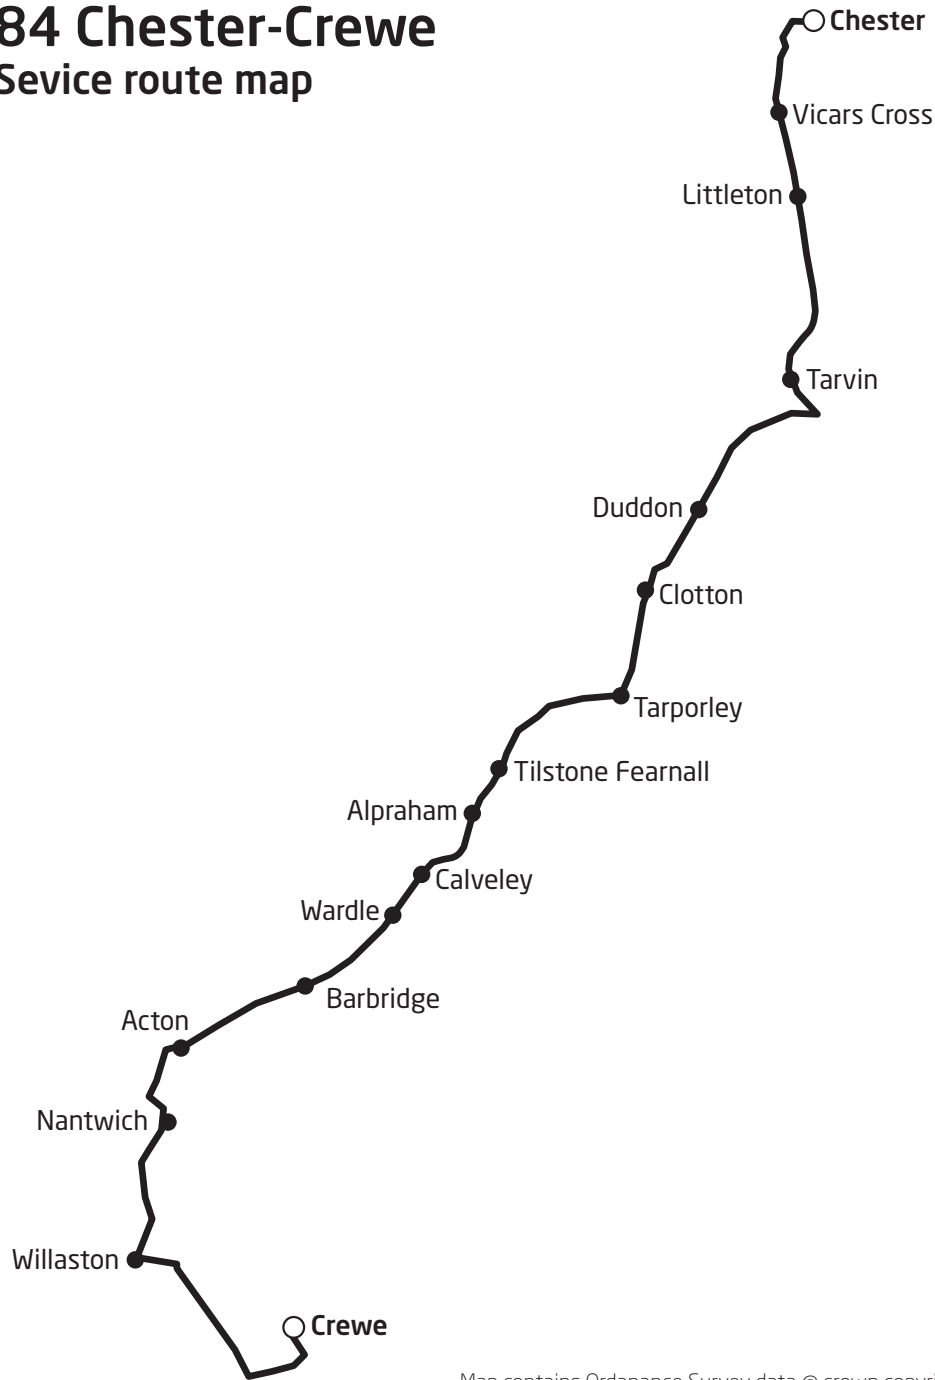

84 Chester-Crewe Service route map

Map contains Ordnance Survey data @ crown copyright
@ OS LA100019582 Cheshire West & Chester Council 2026