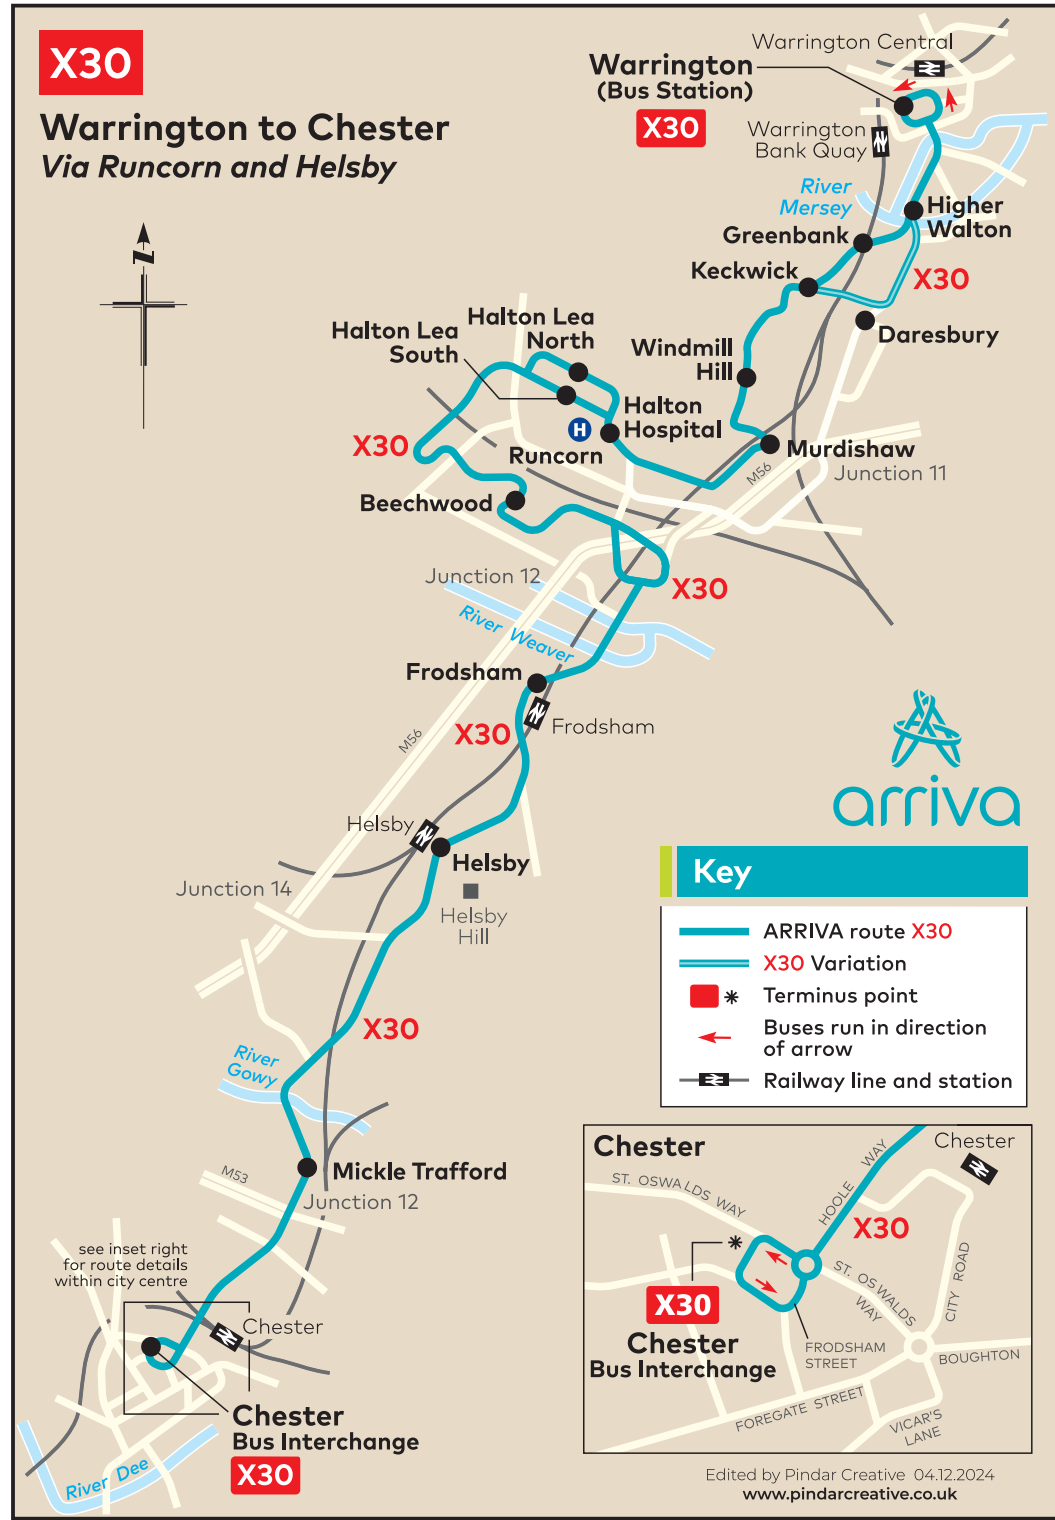

X30

Warrington to Chester via Runcorn and Frodsham

Sundays & public holidays

| Service Number | X30 | X30 | X30 | X30 | X30 | X30 | X30 | X30 | X30 | X30 | X30 | X30 | X30 | X30 | X30 | X30 | X30 | X30 |
|--|------|------|------|------|------|------|------|------|------|-----|-----|-----|-----|-----|-----|-----|-----|-----|
| Warrington Bus Station | 0900 | 1000 | 1100 | 1200 | 1300 | 1400 | 1500 | 1600 | 1700 | | | | | | | | | |
| Selby Close | 0917 | 1017 | 1117 | 1217 | 1317 | 1417 | 1517 | 1617 | 1717 | | | | | | | | | |
| Runcorn, Halton Lea South | 0933 | 1033 | 1133 | 1233 | 1333 | 1433 | 1533 | 1633 | 1733 | | | | | | | | | |
| Grange, St Chad's School | 0935 | 1035 | 1135 | 1235 | 1335 | 1435 | 1535 | 1635 | 1735 | | | | | | | | | |
| Frodsham, Bears Paw | 0954 | 1054 | 1154 | 1254 | 1354 | 1454 | 1554 | 1654 | 1754 | | | | | | | | | |
| Dunham-on-the-Hill, The Wheatshaf | 1007 | 1107 | 1207 | 1307 | 1407 | 1507 | 1607 | 1707 | 1807 | | | | | | | | | |
| Mickle Trafford, Methodist Church | 1013 | 1113 | 1213 | 1313 | 1413 | 1513 | 1613 | 1713 | 1813 | | | | | | | | | |
| Chester Bus Interchange | 1022 | 1122 | 1222 | 1322 | 1422 | 1522 | 1622 | 1722 | 1822 | | | | | | | | | |

To contact us scan the QR code
or for more travel information visit

arrivabus.co.uk

X30

Chester to Warrington via Runcorn

- Chester
- Frodsham
- Runcorn
- Warrington

06/04/2025