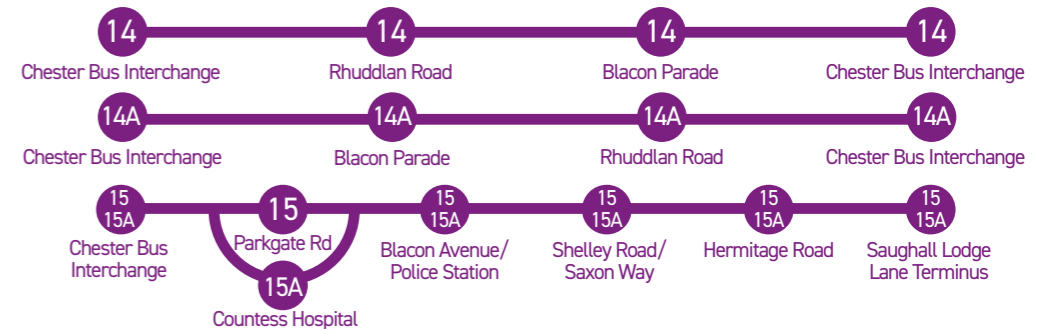

**Service 15B Blacon - Countess of Chester Hospital - Chester**

**Mondays to Fridays (excluding Public Holidays)**

	15B	15B
<b>Blacon Point Road, St Chad's Road</b>	0634	0704
<b>Auckland Road</b>	0639	0709
<b>Blacon Parade</b>	0643	0713
<b>Chester Hospital Main Entrance</b>	0651	0721
<b>Chester Bus Interchange</b>	-	0730

Codes: NS - Not Saturdays SO - Saturdays only Sch - Schooldays only

**Service 15B Countess of Chester Hospital - Blacon Point Road**

**Mondays to Fridays (excluding Public Holidays)**

	15B
<b>Countess Hospital Main Entrance</b>	0658
<b>Blacon Point Road, St Chad's Road</b>	0704

# Bus Timetable

## Blacon Pointer Services

14, 14A, 15, 15A, 15B

**Revised  
Timetable  
27 October  
2024**

For further local or national information phone the Traveline. A Quality Bus Partnership from

0871 200 22 33  
(calls cost 12p per minute plus network charges)