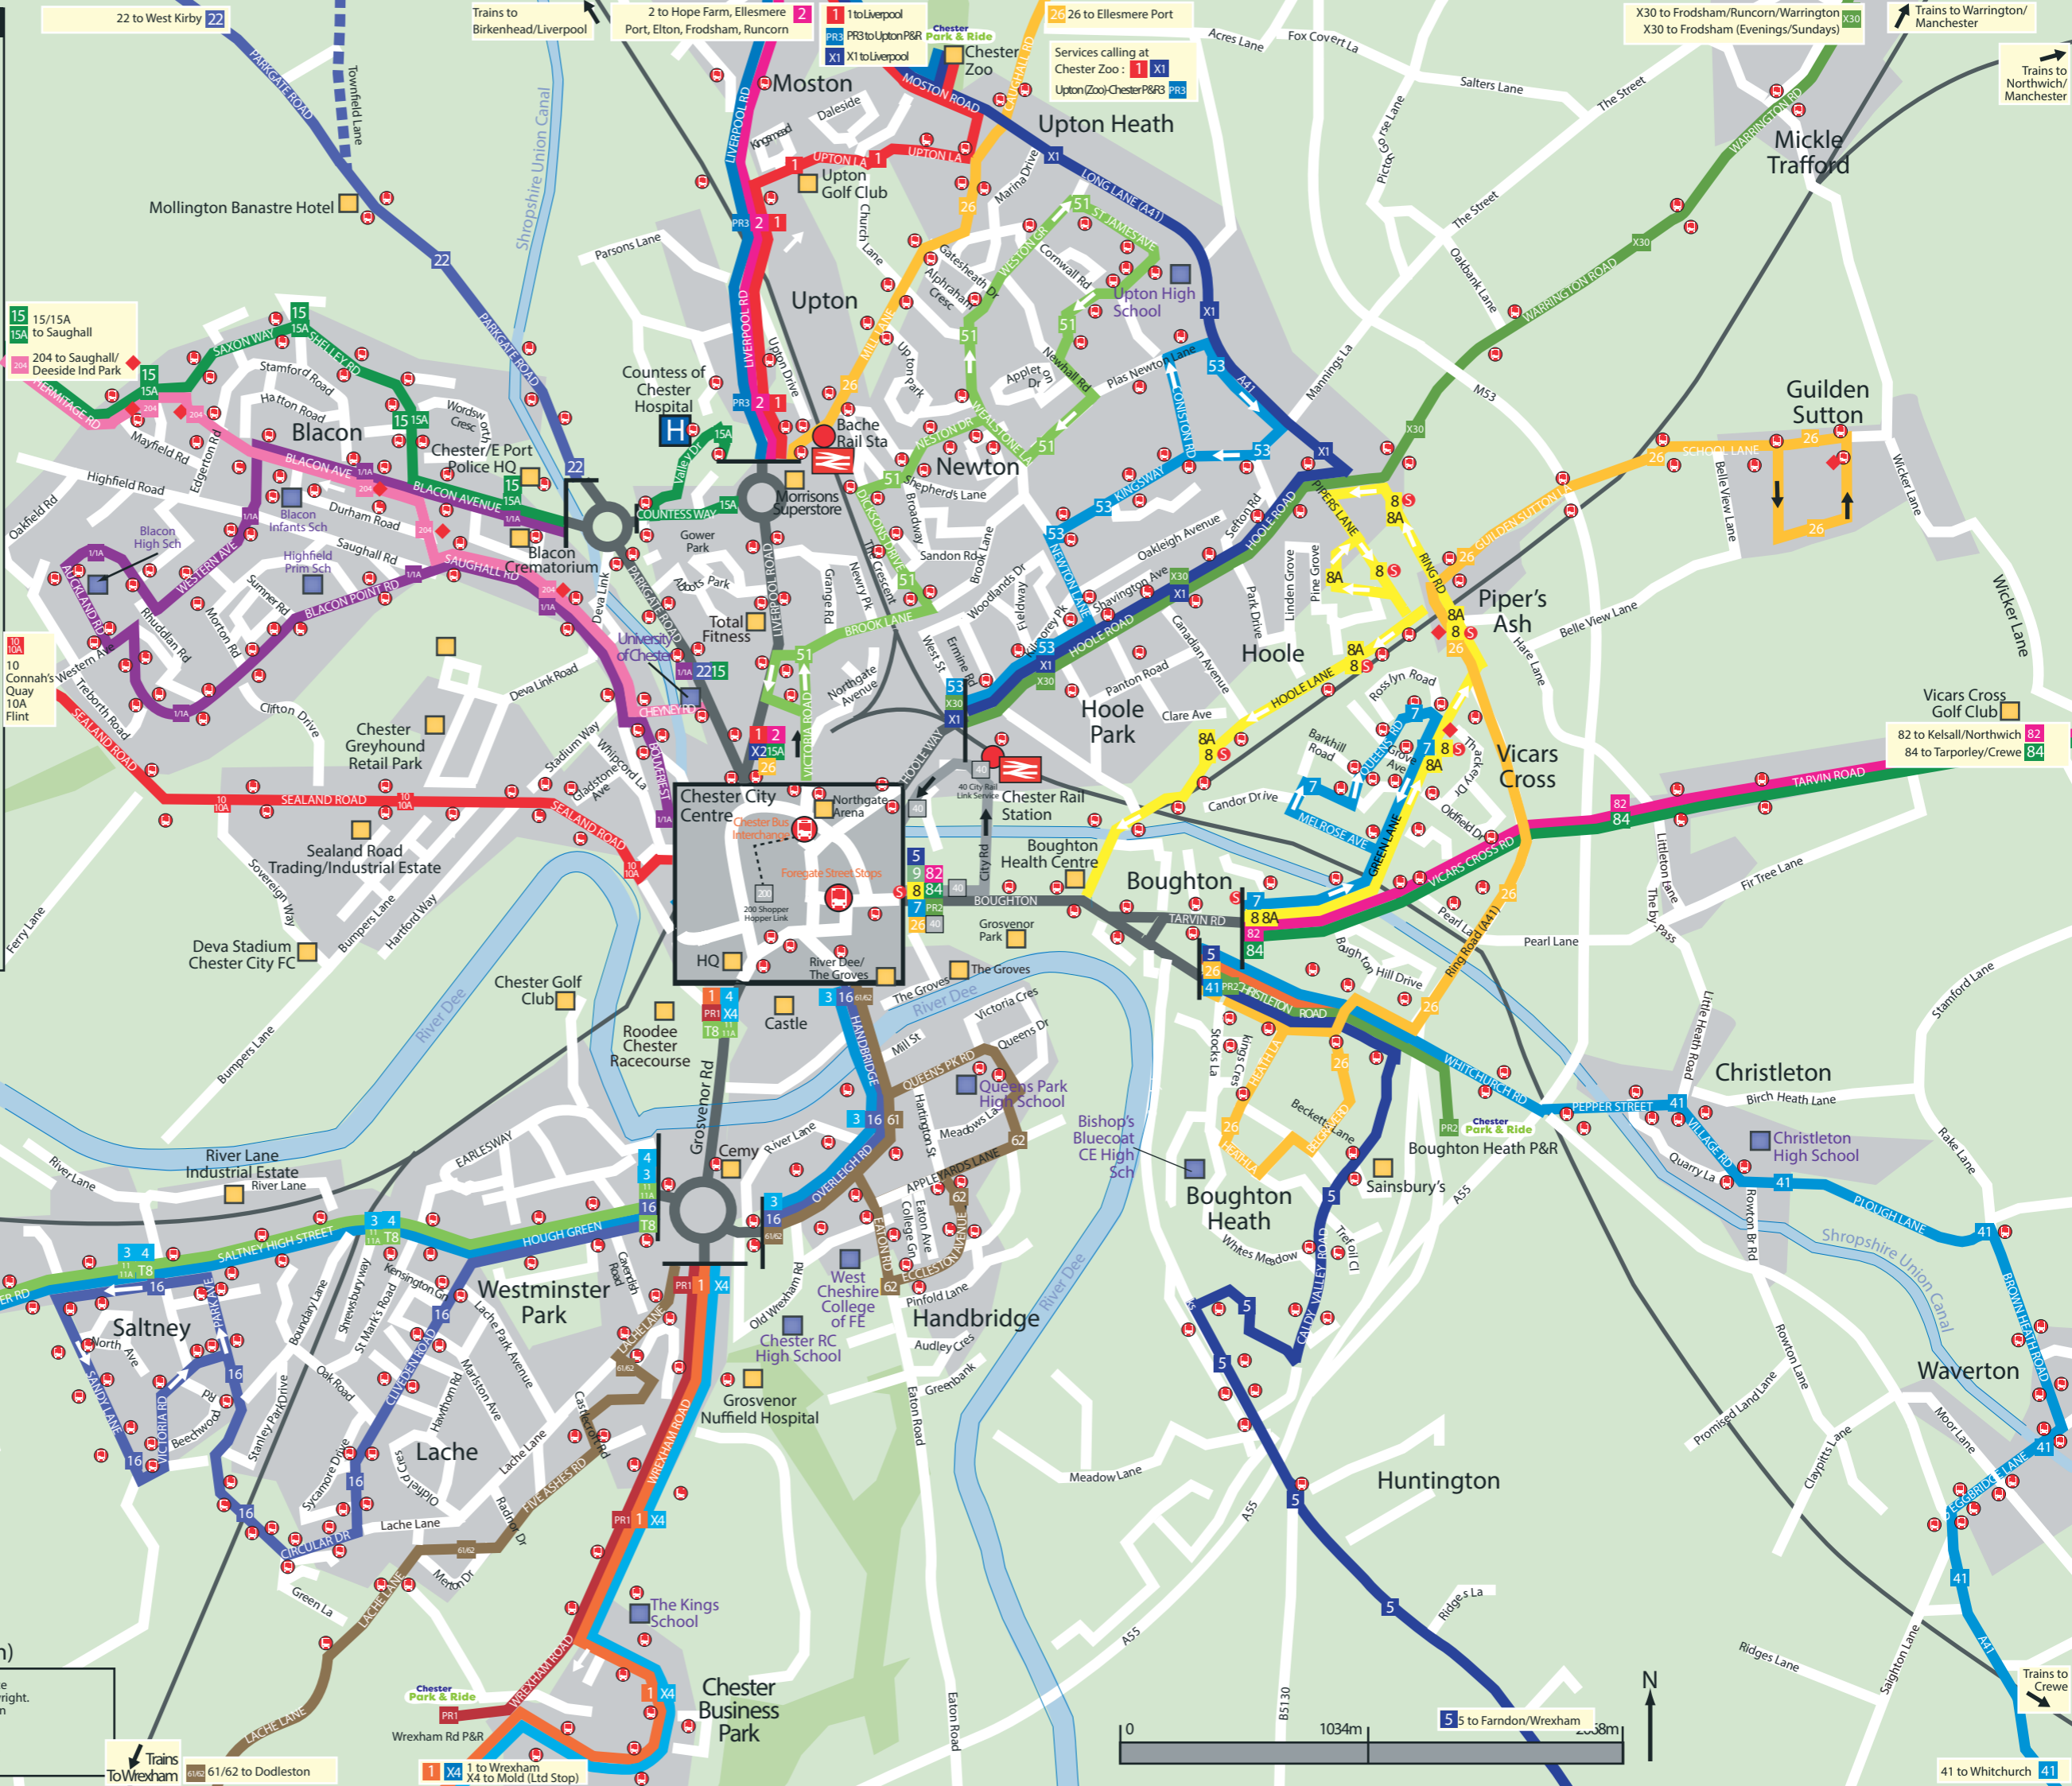

Trains To North Wales

- 11/11A to Holywell
- 3 to Boughton
- 4 to Mold
- T8 to Mold/Ruthin

Chester

(including Blacon, Christleton, Huntington, Lache, Newton, Saltney, Vicars Cross, Waverton)

This map is based upon Ordnance Survey material with the permission of Ordnance Survey on behalf of the Controller of Her Majesty's Stationery Office © Crown Copyright. Unauthorised reproduction infringes Crown copyright and may lead to prosecution or civil proceedings. (OS Licence No 100040296 2023) Produced & designed by Cheshire West & Chester Council Transport and Highways Ref no Chester Master Map January 2023