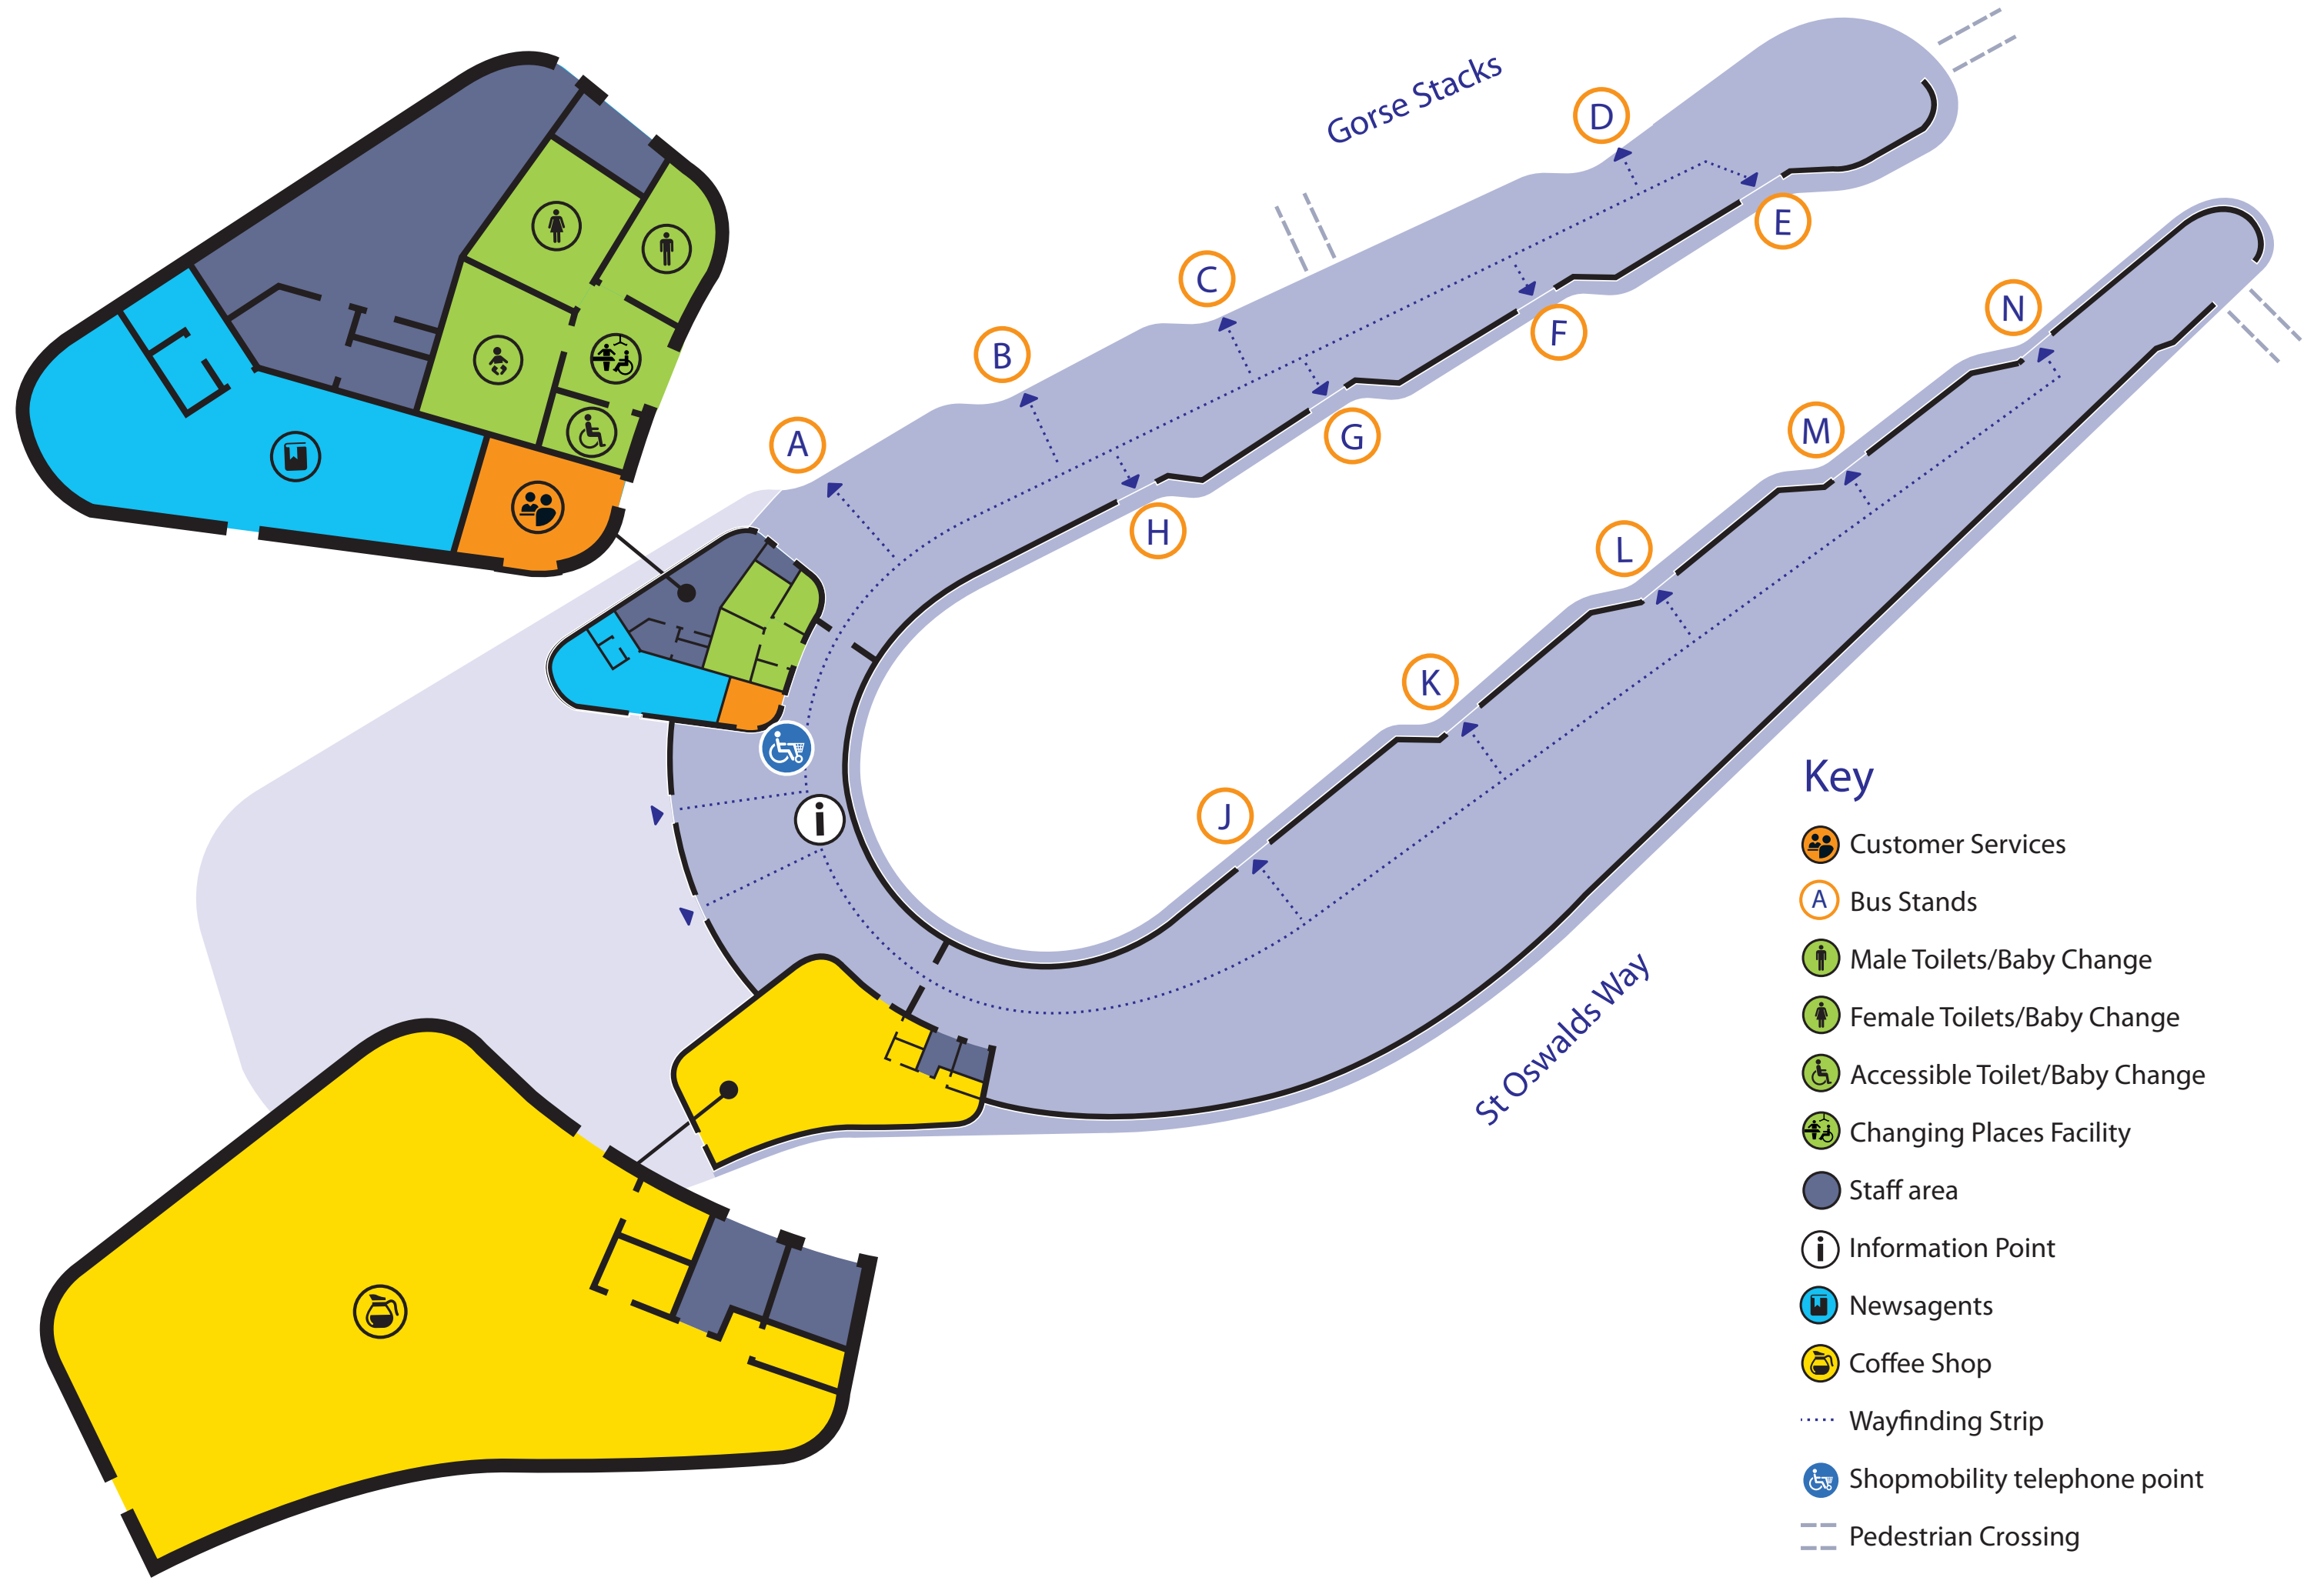

Destination	Service	Operator	Stand
Acton (Nantwich)	84	Arriva	L B (after 9pm)
Aldford	5	Stagecoach	C
Alraham	84	Arriva	L B (after 9pm)
Bache Station	26	Stagecoach	C
Backford	1	Stagecoach	K F (after 9pm)
	2	Stagecoach	M
	X1	Stagecoach	K
Bagillt	11, 11A	Arriva	F
Balderton	61, 62	Stagecoach	B
Birkenhead	1	Stagecoach	K F (after 9pm)
	X1	Stagecoach	K
Blacon Point Road	1	Arriva/Stagecoach	G
	1A	Arriva/Stagecoach	H
Blacon Crematorium	1	Arriva/Stagecoach	G
	1A	Arriva/Stagecoach	H
	15, 15A	Arriva/Stagecoach	J H (after 9pm)
Blacon Melbourne Rd	1	Arriva/Stagecoach	G
	1A	Arriva/Stagecoach	H
Blacon Saxon Way	15, 15A	Arriva/Stagecoach	J H (after 9pm)
Blacon Parade	1	Arriva/Stagecoach	G
	1A	Arriva/Stagecoach	H
	204	Stagecoach	J
Blue Planet Aquarium	1	Stagecoach	K F (after 9pm)
	X1	Stagecoach	K
Boughton Health Centre	5	Stagecoach	C
	8 (Sundays)	Stagecoach	L
	8A	Stagecoach	L
	82	D&G	L
	84	Arriva	L B (after 9pm)
	7	Stagecoach	L
	41	Aintree	C
	26	Stagecoach	C
Boughton Heath/Becketts Lane/Belgrave Road	26	Stagecoach	C
Bretton Lane End	T8	M&H	E
	4,4S	Arriva	C
	11,11A	Arriva	F
Bromborough	1	Stagecoach	K F (after 9pm)
	X1	Stagecoach	K
Broughton Retail Park	4,4S	Arriva	C
	X4	Arriva	C
	11,11A	Arriva	F
	T8	M&H	E
Broxton	41	Aintree	C
Bruera	5	Stagecoach	C
Buckley	4,4S	Arriva	C
	X4	Arriva	C
Caldy Valley/Sainsbury's	5	Stagecoach	C
Calveley	84	Arriva	L B (after 9pm)
Cheshire Oaks/Coliseum	1	Stagecoach	K F (after 9pm)
	2	Stagecoach	M
	X1	Stagecoach	K
Chester Business Park (Wrexham Road)	X4	Arriva	C
Chester Railway Station	1	Stagecoach	C
	40 (RailLink)	Aintree	C
	X1	Stagecoach	K
Chester Market (Shopper Hopper)	200	Stagecoach	J
Chester Zoo	1	Stagecoach	K F (after 9pm)
	X1	Stagecoach	K
Christleton	41	Aintree	C
Churton	5	Stagecoach	C
Clotton	84	Arriva	L B (after 9pm)
Connah's Quay (Boathouse)	10, 10A	Arriva	F
	11, 11A	Arriva	F
Connah's Quay (Ffordd Llanarth)	10	Arriva	F
Countess of Chester Hospital (Liverpool Rd)	1	Stagecoach	K F (after 9pm)
	2	Stagecoach	M
	15A	Arriva/Stagecoach	J
Crewe	84	Arriva	L B (after 9pm)
Deeside College	10, 10A	Arriva	F
	11, 11A	Arriva	F
Deeside Industrial Park (Direct Service)	204	Stagecoach	J
Deeside Industrial Park (Atight at nearest point -Garden City)	10, 10A	Arriva	F
Dodleston	61,62	Stagecoach	B
Duddon	84	Arriva	L B (after 9pm)
Dunham-on-the-Hill	X30	Arriva/Stagecoach	E
Eastham	1	Stagecoach	K F (after 9pm)
	X1	Stagecoach	K
Ellesmere Port Bus Interchange	1	Stagecoach	K F (after 9pm)
	2	Stagecoach	M
	26	Stagecoach	K
	X1	Stagecoach	K
Elton	2	Stagecoach	M
Ewloe	X4	Arriva	C
Farndon	5	Arriva	C
Flint	10A	Arriva	C
	11,11A	Arriva	C
Flixbus Coach Services	Various	Flixbus	N
Frodsham	X30	Arriva/Stagecoach	E
	2	Stagecoach	M
Garden City	10, 10A	Arriva	F

Destination	Service	Operator	Stand
Gateshead	41	Aintree	C
Great Sutton Bulls Head	1	Stagecoach	K F (after 9pm)
Greenbank Station	82	D&G	L
Grosvenor Nuffield Hospital	X4	Arriva	C
Guilden Sutton	26	Stagecoach	C
Halton Hospital	X30	Arriva/Stagecoach	E
	2	Stagecoach	M
Handbridge	16	Stagecoach	A
	61,62	Stagecoach	B
Hartford	82	D&G	L
Hawarden	4,4S	Arriva	C
	11	Arriva	F
	X4	Arriva	C
Helsby	X30	Arriva/Stagecoach	E
	2	Stagecoach	M
Heswall	22	Al's Coaches	M
Higher Kinnerton	61	Stagecoach	B
Hinderton	22	Al's Coaches	M
Holt	5	Stagecoach	C
Holywell	11,11A	Arriva	F
Hoole Lane	8A	Stagecoach	L
	8 (Sundays)	Stagecoach	L
Hoole Road	X30	Arriva/Stagecoach	E
	53	Stagecoach	B
	X1	Stagecoach	K
Hope Farm Estate (Ellesmere Port)	2	Stagecoach	M
Hough Green	11,11A	Arriva	F
	4,4S	Arriva	C
	16	Stagecoach	A
Huntington	5	Stagecoach	C
Kelsall	82	D&G	L
Kingsway	53	Stagecoach	B
Lache (Cliveden Rd Shops)	16	Stagecoach	A
Lache Lane	61,62	Stagecoach	B
Little Sutton (Red Lion)	1	Stagecoach	K F (after 9pm)
	X1	Stagecoach	K
Liverpool	1	Stagecoach	K F (after 9pm)
	X1	Stagecoach	K
Loggerheads	T8	M&H	E
Malpas	41	Aintree	C
Mancot	11, 11A	Arriva	F
Mickle Trafford	X30	Arriva/Stagecoach	E
Mold	4,4S	Arriva	C
	T8	M&H	E
	X4	Arriva	C
Mollington	22	Al's Coaches	M
Nantwich	84	Arriva	L B (after 9pm)
National Express Coach Services	Various	National Express	N
Neston	22	Al's Coaches	M
New Brighton (Flintshire)	4,4S	Arriva	C
New Ferry	1	Stagecoach	K F (after 9pm)
Newton	51	Stagecoach	E
No Mans Heath	41	Aintree	C
Northwich	82	D&G	L
Overpool (Rail Station)	X1	Stagecoach	K
Park & Ride Boughton	PR2	Stagecoach	D
Park & Ride Upton (Zoo)	PR3	Stagecoach	D
Park & Ride Wrexham Rd	PR1	Stagecoach	D
Parkgate	22	Al's Coaches	M