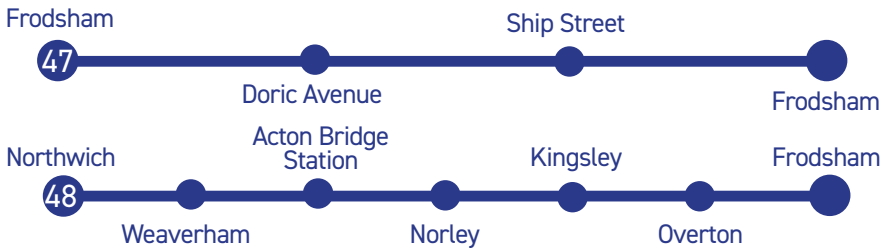

# Bus Timetable

**Service 47** Frodsham - Doric Avenue - Ship Street - Frodsham (Circular)

**Service 48** Frodsham - Kingsley - Acton Bridge - Weaverham - Northwich

**Revised  
Timetable  
from  
31 March  
2025**

Service operated by

For further local or national information phone the Traveline.

**0871 200 22 33**

(calls cost 12p per minute plus network charges)

**D&G Bus**

Seven days a week 8am-8pm

Text Replay 18001 0871 200 22 33

Journeys serving Acton Cliff operate as above to Hill Top Road then Cliff Road, Chapel Lane, turn at Orchard Avenue junction, Chapel Lane, Cliff Road, Strawberry Lane then as above.

Journeys serving Withins Lane in Weaverham operate as above to Northwich Road, then Withins Lane, Lime Avenue, Northwich Road, then as above.

Journeys serving Withins Lane in Weaverham operate as above to Northwich Road then Lime Avenue, Withins Lane, Northwich Road, then as above.

Jouneys serving Acton Cliff operate as above to Strawberry Lane then Cliff Road, Chapel Lane, turn at Orchard Avenue junction, Chapel Lane, Cliff Road, Hill Top Road then as above.