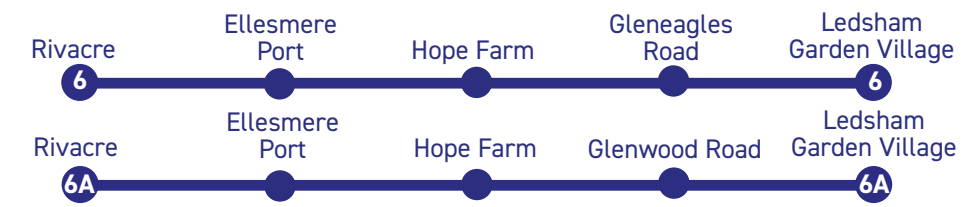

Monday to Saturday (except Bank Holidays) continued

	6	6A	6	6A	6	6A	6	6A	6	6A	6	6A
Rivacre, Naylor Court, Naylor Place	1315	1345	1415	1445	1515	1555	1630	1700	1735	1813	1840	1910
Overpool, Rossmore Road East	1322	1352	1422	1452	1527	1602	1637	1707	1743	1820	1847	1917
Ellesmere Port Bus Interchange (Arr)	1333	1403	1433	1508	1538	1613	1648	1718	1755	1831	1858	1928
Ellesmere Port Bus Interchange (Dep)	1338	1408	1438	1513	1543	1618	1653	1723	1800	1835	1903	-
Overpool Road, Whitby High School	1344	1414	1444	1519	1549	1624	1659	1729	1806	1841	1909	-
Gleneagles Road, Shops	1352	-	1452	-	1557	-	1707	-	1815	-	1916	-
Little Sutton, Post Office	-	1426	-	1531	-	1636	-	1741	-	1853	-	-
Ledsham Garden Village, Bayweaver Street	1359	1430	1459	1535	1604	1640	1714	1745	1823	1857	1924	-