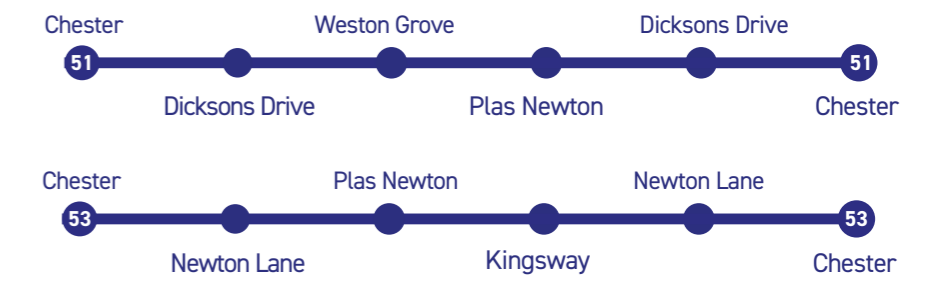

Bus Timetable

Service 51/51E Chester - Plas Newton
Service 53/53E Chester - Kingsway

Updated
Timetable
21 July
2024

Service operated by

For further local or national information phone the Traveline.

traveline 0871 200 22 33
(calls cost 12p per minute plus network charges)

Mondays to Fridays

	51	51	51	51	51	51	51	51	51	51	51	51	51	51	51	51E	51E	51E	51E		
																FO	FO	FO	FO		
Chester, Bus Interchange (Stand E)	0638	0708	0738	0806	0838	08	38	1508	1545	1620	1650	1725	1805	1840	1915	2000	2100	2200	2300		
Newton, Bears Paw	0644	0714	0744	0812	0844	14	44	1514	1551	1626	1656	1731	1811	1846	1921	2007	2107	2207	2307		
Weston Grove, Shops	0647	0717	0749	0817	0849	Then	19	49	mins	1519	1556	1632	1702	1737	1817	1850	1925	2011	2111	2211	2311
Upton High School, St James' Ave	0650	0720	0752	0820	0852		22	52		1522	1559	1635	1705	1740	1820	1853	1928	2013	2113	2213	2313
Newton, Bears Paw	0655	0725	0758	0828	0900	at	30	00	until	1531	1608	1644	1714	1748	1827	1859	1934	2021	2121	2221	2321
Chester, Bus Interchange	0704	0734	0808	0838	0908		38	08		1540	1617	1653	1723	1756	1835	1908	1943	2028	2028	2228	2328

Codes : FO - Fridays only Evening 51E Service

Service 51 Route Description :

Chester Bus Interchange, Gorse Stacks, George Street, Upper Northgate Street, St Oswald's Way, Victoria Road, Brook Lane, Dicksons Drive, Ellesmere Avenue, Thornton Drive, Neston Drive, Wealstone Lane, Weston Grove, St James' Avenue, Halton Road, Newhall Road, Plas Newton Lane, Wealstone Lane, Neston Drive, Thornton Drive, Ellesmere Avenue, Dicksons Drive, Brook Lane, Liverpool Road, Victoria Crescent, Victoria Road, St Oswald's Way, Chester Bus Interchange.

Codes : FO - Fridays only

☾ - Evening 53E Service

Service 53/53E Route Description : Chester Bus Interchange, Hoole Way, Hoole Road, Newton Lane, Kingsway, Coniston Road, Plas Newton Lane, A41 Long Lane, Mannings Lane South, Kingsway, Newton Lane, Hoole Road, Hoole Way, Chester Bus Interchange.