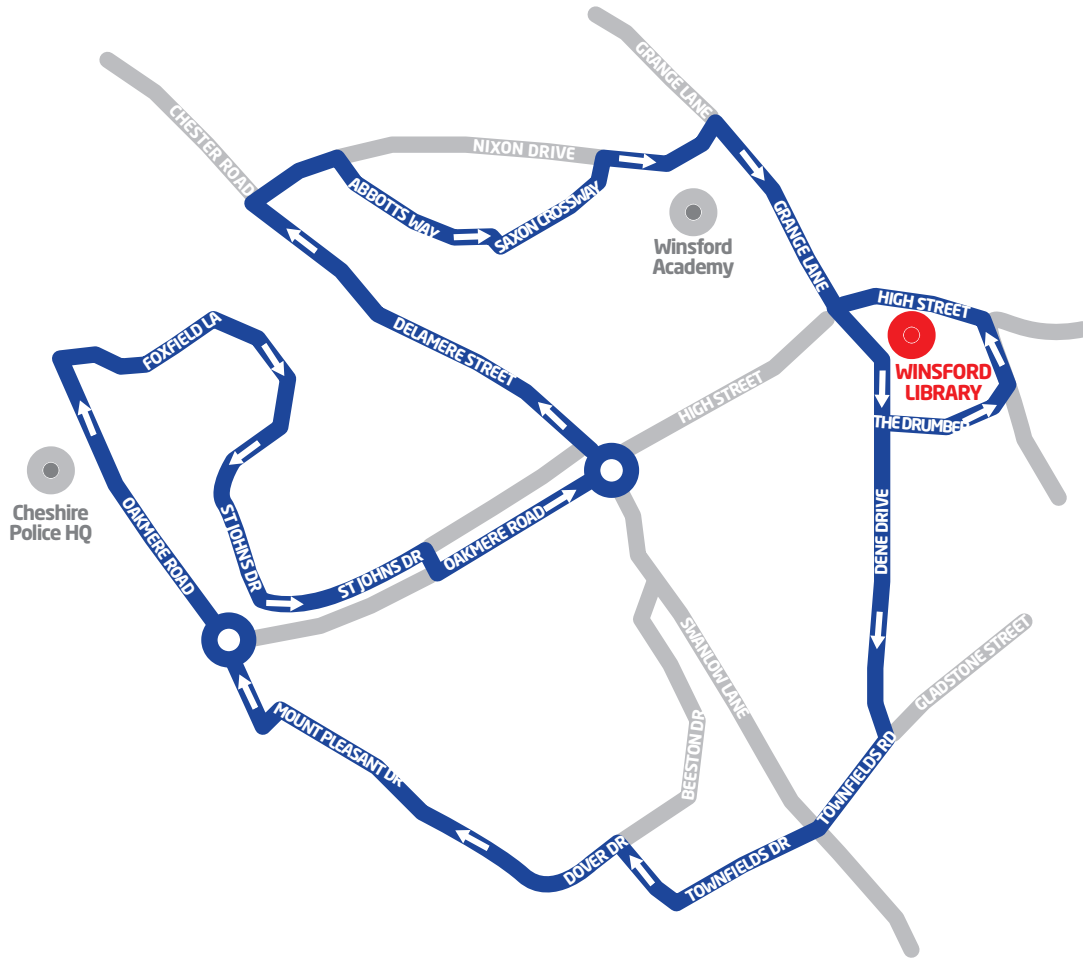

Cheshire West & Chester Council

Bus Timetable

Service
W7

Winsford Town Service

Updated
Timetable
01 July
2026

Download the
Stagecoach Bus App now.

Scan the QR Code
to download
our App.

Plan
your journey

Visit: cheshirewestandchester.gov.uk

Service operated by

W7 Winsford Town Service

Mondays to Fridays

NW

Winsford Library (depart)	0940 1010 1040 1110 1140		1250 1320 1350
Dene Drive, Townfields Crescent	0942 1012 1042 1112 1142	B	1252 1322 1352
Mount Pleasant Drive, Playing Fields	0947 1017 1047 1117 1147	R	1257 1327 1357
Over, St Johns Drive	0952 1022 1052 1122 1152	E	1302 1332 1402
Nixon Drive, Delamere Street	0956 1026 1056 1126 1156	A	1306 1336 1406
Abbotts Way, Shops	0958 1028 1058 1128 1158	K	1308 1338 1408
Dene Drive, opposite The Queens	1003 1033 1103 1133 1203		1313 1343 1413
Winsford Library (arrive)	1005 1035 1105 1135 -		1315 1345 -

Codes:

NW - Journey does not operate on Wednesdays

Please note: This service does not operate on Saturdays, Sundays or Bank Holidays

Service W7 Route Description:

Winsford High Street (Library), Dene Drive, Townfields Road, Townfields Drive, Durham Drive, Dover Drive, Mount Pleasant Drive, Woodford Lane West, A54 Oakmere Road, Foxfield Lane, St Johns Drive, A54 Oakmere Road, Delamere Street, Nixon Drive, Abbotts Way, Saxon Crossway, Nixon Drive, Grange Lane, Dene Drive, The Drummer, Dingle Lane, High Street to Library Bus Stop.