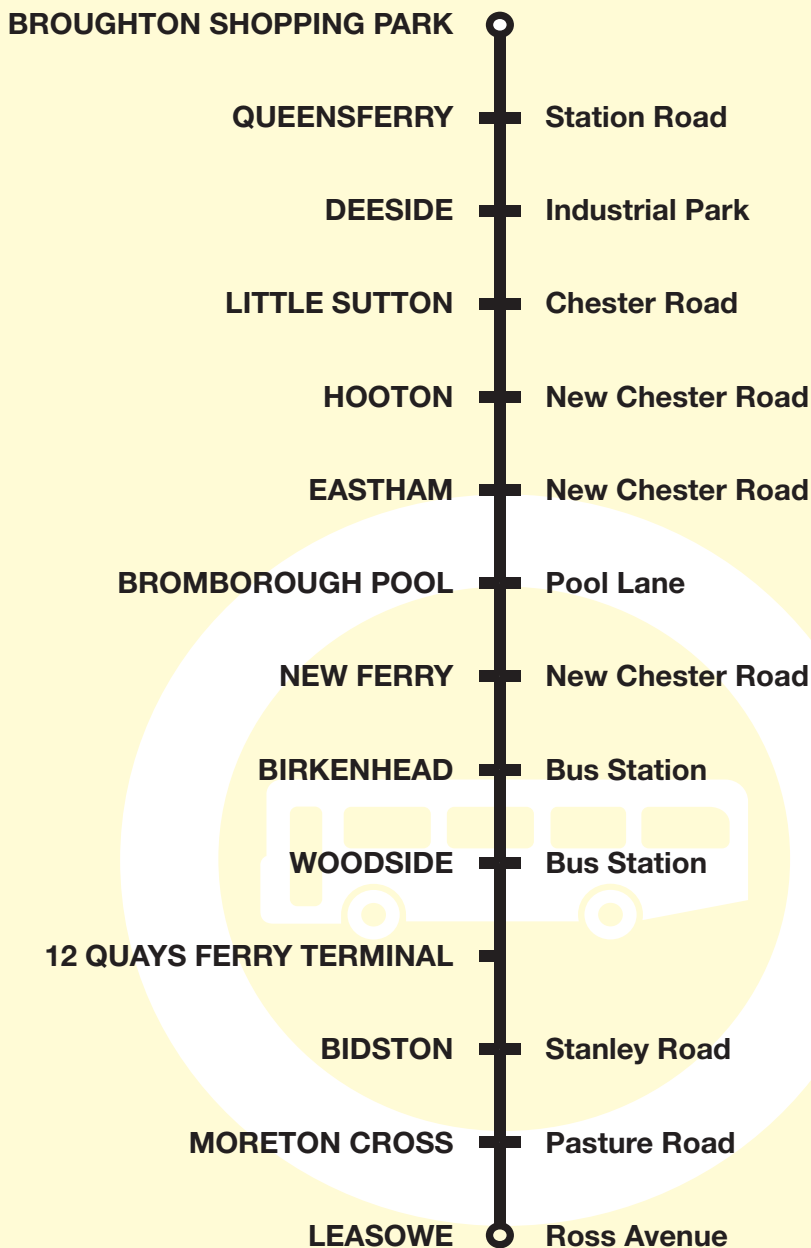

Valid from 4 September 2022

Bus timetable

811 Moreton - Broughton Broughton - Moreton or Leasowe

This service is provided by Merseytravel

What's changed?

Service now operated by Selwyns Travel.

Any comments about this service?

Route 811 between Broughton, Moreton and Leasowe: from BROUGHTON SHOPPING PARK then BROUGHTON AIRBUS FACTORY via Chester Road, Manor Lane, Chester Road, Chester Road East, Station Road, Welsh Road (B5441), Drome Road, Shotwick Road (A548), Parkway, Deeside Industrial Park 2, Parkway, Shotwick Road (A548), Parkway, First Avenue, Parkway, Shotwick Road (A548), Welsh Road (A550), Ledsham Road, Chester Road, New Chester Road (A41), A5227, Argyle Street, Conway Street, BIRKENHEAD BUS STATION, Conway Street, Argyle Street, Bridge Street, Hamilton Street, WOODSIDE BUS STATION, Chester Street, Bridge Street, Canning Street, Tower Road, Twelve Quays, Tower Road, Rendell Street, Cleveland Street, Corporation Road, Beaufort Road, Wallasey Bridge Road, Stanley Road, St James Road, Hoylake Road, Fender Lane, Hoylake Road to MORETON CROSS (HOYLAKELAKE ROAD). The bus that runs to Leasowe continues via Pasture Road, Leasowe Road, Wakefield Drive, Twickenham Drive, Cameron Road, Grant Road, Ross Avenue to LEASOWE (ROSS AVENUE).