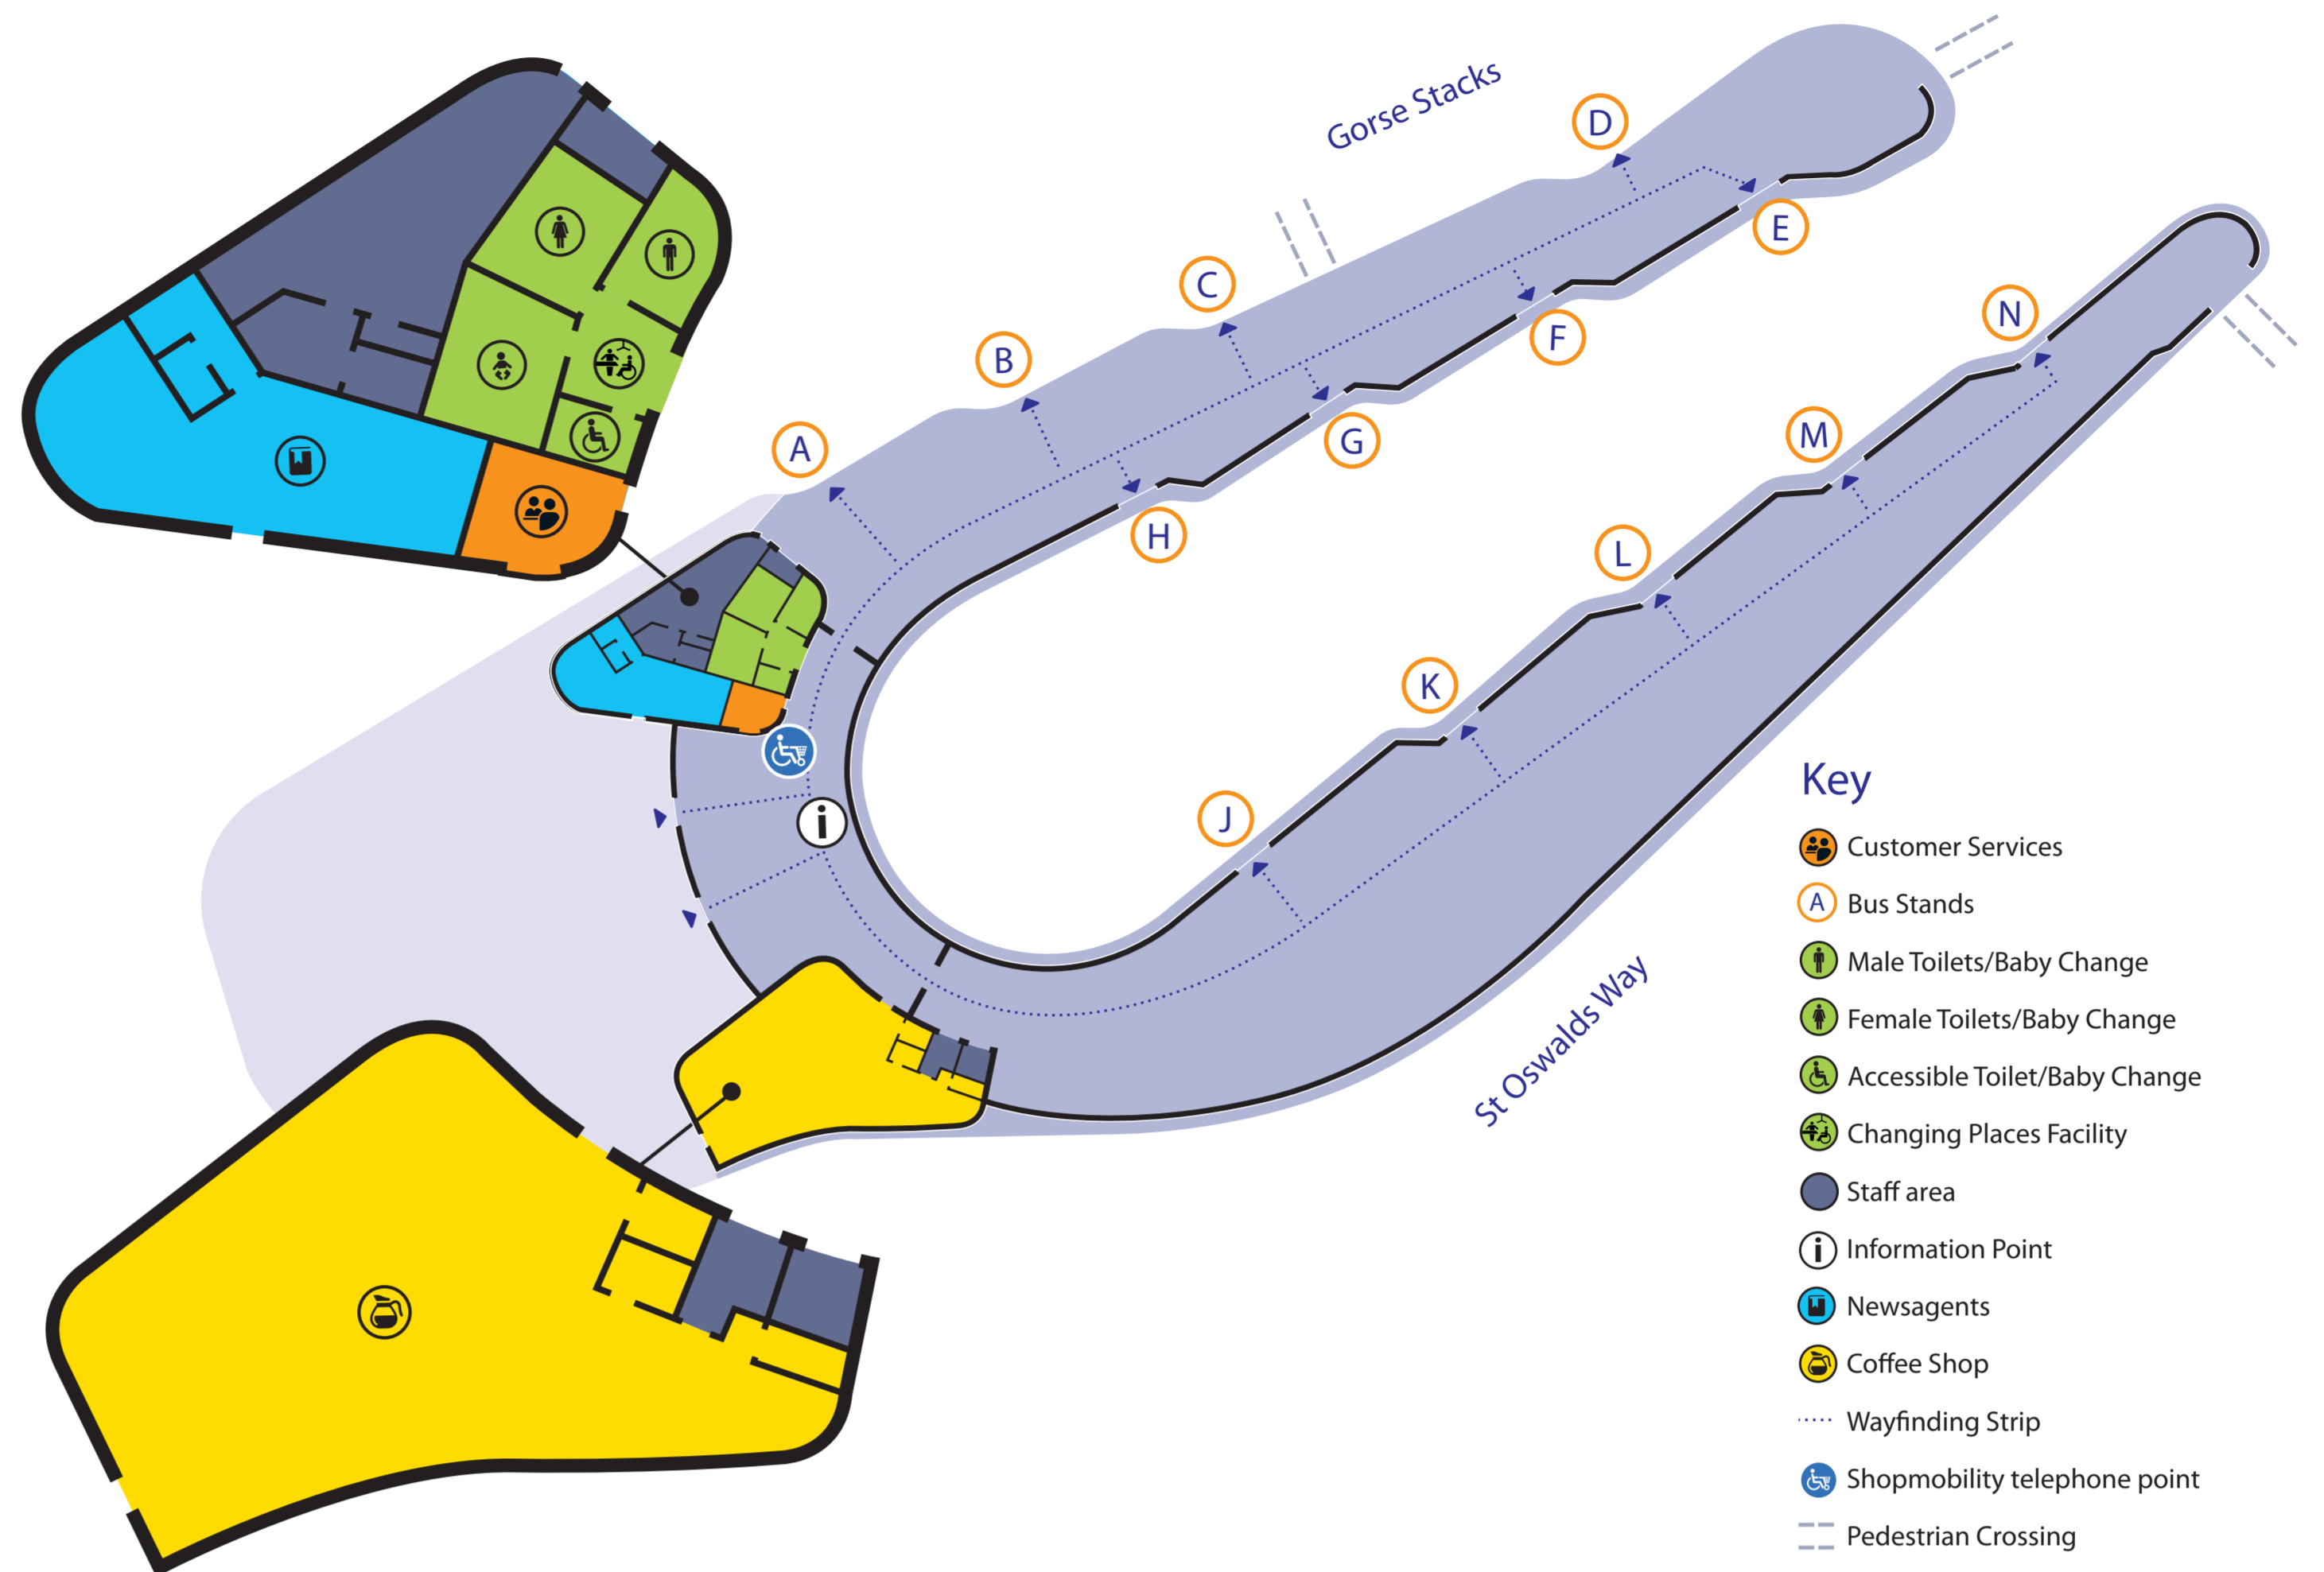

Destination	Service	Operator	Stand
Acton (Nantwich)	84	Stagecoach	L B (after 7pm)
Aldford	5	Stagecoach	C
Alpraham	84	Stagecoach	L B(after 7pm)
Bache Station	26	Stagecoach	C
Backford	1	Stagecoach	K
	2, 2C	Stagecoach	F (after 7pm)
	X1	Stagecoach	M F (after 7pm) K F (after 7pm)
Bagillt	11	Arriva	B
Balderton	61, 62	Stagecoach	A
Birkenhead	1	Stagecoach	K
	X1	Stagecoach	F (after 7pm) K F (after 7pm)
Blacon Point Road	14 14A	Arriva/Stagecoach Arriva/Stagecoach	G H
Blacon Crematorium	14 14A 15, 15A	Arriva/Stagecoach Arriva/Stagecoach Arriva/Stagecoach	G H J H (after 7pm)
Blacon Melbourne Rd	14 14A	Arriva/Stagecoach Arriva/Stagecoach	G H
Blacon Saxon Way	15, 15A	Arriva/Stagecoach	J H (after 7pm)
Blacon Parade	14 14A 204	Arriva/Stagecoach Arriva/Stagecoach Al's Coaches	G H J
Blue Planet Aquarium	1 X1	Stagecoach Stagecoach	K F (after 7pm) K F (after 7pm)
Boughton Health Centre	5 8 (Sundays) 82 84	Stagecoach Stagecoach D&G Stagecoach	C L L L B (after 7pm)
	7 41 26	Stagecoach D&G Stagecoach	L C C
Boughton Heath/Becketts Lane/Belgrave Road	26	Stagecoach	C
Bretton Lane End	T8 4,4S 11	M&H Arriva Arriva	A C B
Bromborough	1 X1	Stagecoach Stagecoach	K F (after 7pm) K F (after 7pm)
Broughton Retail Park	4,4B,4S X4 11, 11A T8	Arriva Arriva Arriva M&H	C C B A
Broxton	41	D&G	C
Bruera	5	Stagecoach	C
Buckley	4,4S X4	Arriva Arriva	C C
Burton	22A	Al's Coaches	M
Caldy Valley/Sainsbury's	5	Stagecoach	C
Calveley	84	Stagecoach	L B (after 7pm)
Cheshire Oaks/Coliseum	1 2, 2C X1	Stagecoach Stagecoach Stagecoach	K F (after 7pm) M F (after 7pm) K F (after 7pm)
Chester Business Park (Wrexham Road)	X4	Arriva	C
Chester Railway Station	1 40 (RailLink) X1	Stagecoach Aintree Stagecoach	C C K F (after 7pm)
Chester Zoo	1 X1	Stagecoach Stagecoach	K F (after 7pm) K F (after 7pm)
Christleton	41	D&G	C
Christleton (High School)	241 (Schooldays)	Stagecoach	C
Churton	5	Stagecoach	C
Clotton	84	Stagecoach	L B (after 7pm)
Connah's Quay (Boathouse)	10, 10A 11, 11A	Arriva Arriva	F B
Connah's Quay (Ffordd Llanarth)	10	Arriva	F
Countess of Chester Hospital (Liverpool Rd)	1 2, 2C 15A	Stagecoach Stagecoach Arriva/Stagecoach	K F (after 7pm) M F (after 7pm) J
Crewe	84	Stagecoach	L B (after 7pm)
Deeside College, Kelsterton	10, 10A 11, 11A	Arriva Arriva	F B
Deeside Industrial Park (Direct Service)	204	Al's Coaches	J
Deeside Industrial Park (Alight at nearest point -Garden City)	10, 10A	Arriva	F
Dodleston	61,62	Stagecoach	A
Duddon	84	Stagecoach	L B (after 7pm)
Dunham-on-the-Hill	X30	Arriva/Stagecoach	E
Eastham	1 X1	Stagecoach Stagecoach	K F (after 7pm) K F (after 7pm)
Ellesmere Port Bus Interchange	1 2, 2C 26 X1	Stagecoach Stagecoach Stagecoach Stagecoach	K F (after 7pm) M F (after 7pm) K K F (after 7pm)
Ellesmere Port Rail Station (Sundays/BH)	2C	Stagecoach	M
Elton	2	Stagecoach	M F (after 7pm)
Ewloe	X4	Arriva	C

Destination	Service	Operator	Stand
Farndon	5	Stagecoach	C
Flint	10A 11	Arriva Arriva	F B
FLIXBUS Coach Services	Various	Flixbus	N
Frodsham	X30 2	Arriva/Stagecoach Stagecoach	E M F (after 7pm)
Garden City	10, 10A	Arriva	F
Gateshead	41	D&G	C
Great Sutton Bulls Head	1	Stagecoach	K F (after 7pm)
Greenbank Station	82	D&G	L
Grosvenor Nuffield Hospital	X4	Arriva	C
Guilden Sutton	26	Stagecoach	C
Halton Hospital	X30 2	Arriva/Stagecoach Stagecoach	E M F (after 7pm)
Handbridge	16 61,62	Stagecoach Stagecoach	A A
Hartford	82	D&G	L
Hawarden	4,4S 11, 11A X4	Arriva Arriva Arriva	C B C
Helsby	X30 2	Arriva/Stagecoach Stagecoach	E M F (after 7pm)
Heswall	22, 22A	Al's Coaches	M
Higher Kinnerton	61	Stagecoach	A
Hinderton	22	Al's Coaches	M
Holt	5	Stagecoach	C
Holywell	11	Arriva	B
Hoole Lane	8 (Sundays) 9	Stagecoach Stagecoach	L J
Hoole Road	9 X30 53 X1	Stagecoach Arriva/Stagecoach Stagecoach Stagecoach	J E B K F (after 7pm)
Hope Farm Estate (Ellesmere Port)	2, 2C	Stagecoach	M F (after 7pm)
Hough Green	11, 11A 4,4S 16	Arriva Arriva Stagecoach	B C A
Huntington	5	Stagecoach	C
Kelsall	82	D&G	L
Kingsway	53 52	Stagecoach Stagecoach	B E
Lache (Cliveden Rd Shops)	16	Stagecoach	A
Lache Lane	61,62	Stagecoach	A
Little Sutton (Red Lion)	1 X1	Stagecoach Stagecoach	K F (after 7pm) K F (after 7pm)
Liverpool	1 X1	Stagecoach Stagecoach	K F (after 7pm) K F (after 7pm)
Loggerheads	T8	M&H	A
Malpas	41	D&G	C
Mickle Trafford	X30	Arriva/Stagecoach	E
Mold	4,4S T8 X4	Arriva M&H Arriva	C A C
Mollington	22, 22A	Al's Coaches	M
Nantwich	84	Stagecoach	L B (after 7pm)
National Express Coach Services	Various	National Express	N
Neston	22, 22A	Al's Coaches	M
Ness Gardens	22A	Al's Coaches	M
New Brighton (Flintshire)	4,4S	Arriva	C
New Ferry	1	Stagecoach	K F (after 7pm)
Newton	51, 52	Stagecoach	E
No Mans Heath	41	D&G	C
Northwich	82	D&G	L
Overpool (Rail Station)	X1	Stagecoach	K F (after 7pm)
Park & Ride Boughton	PR2	Stagecoach	D