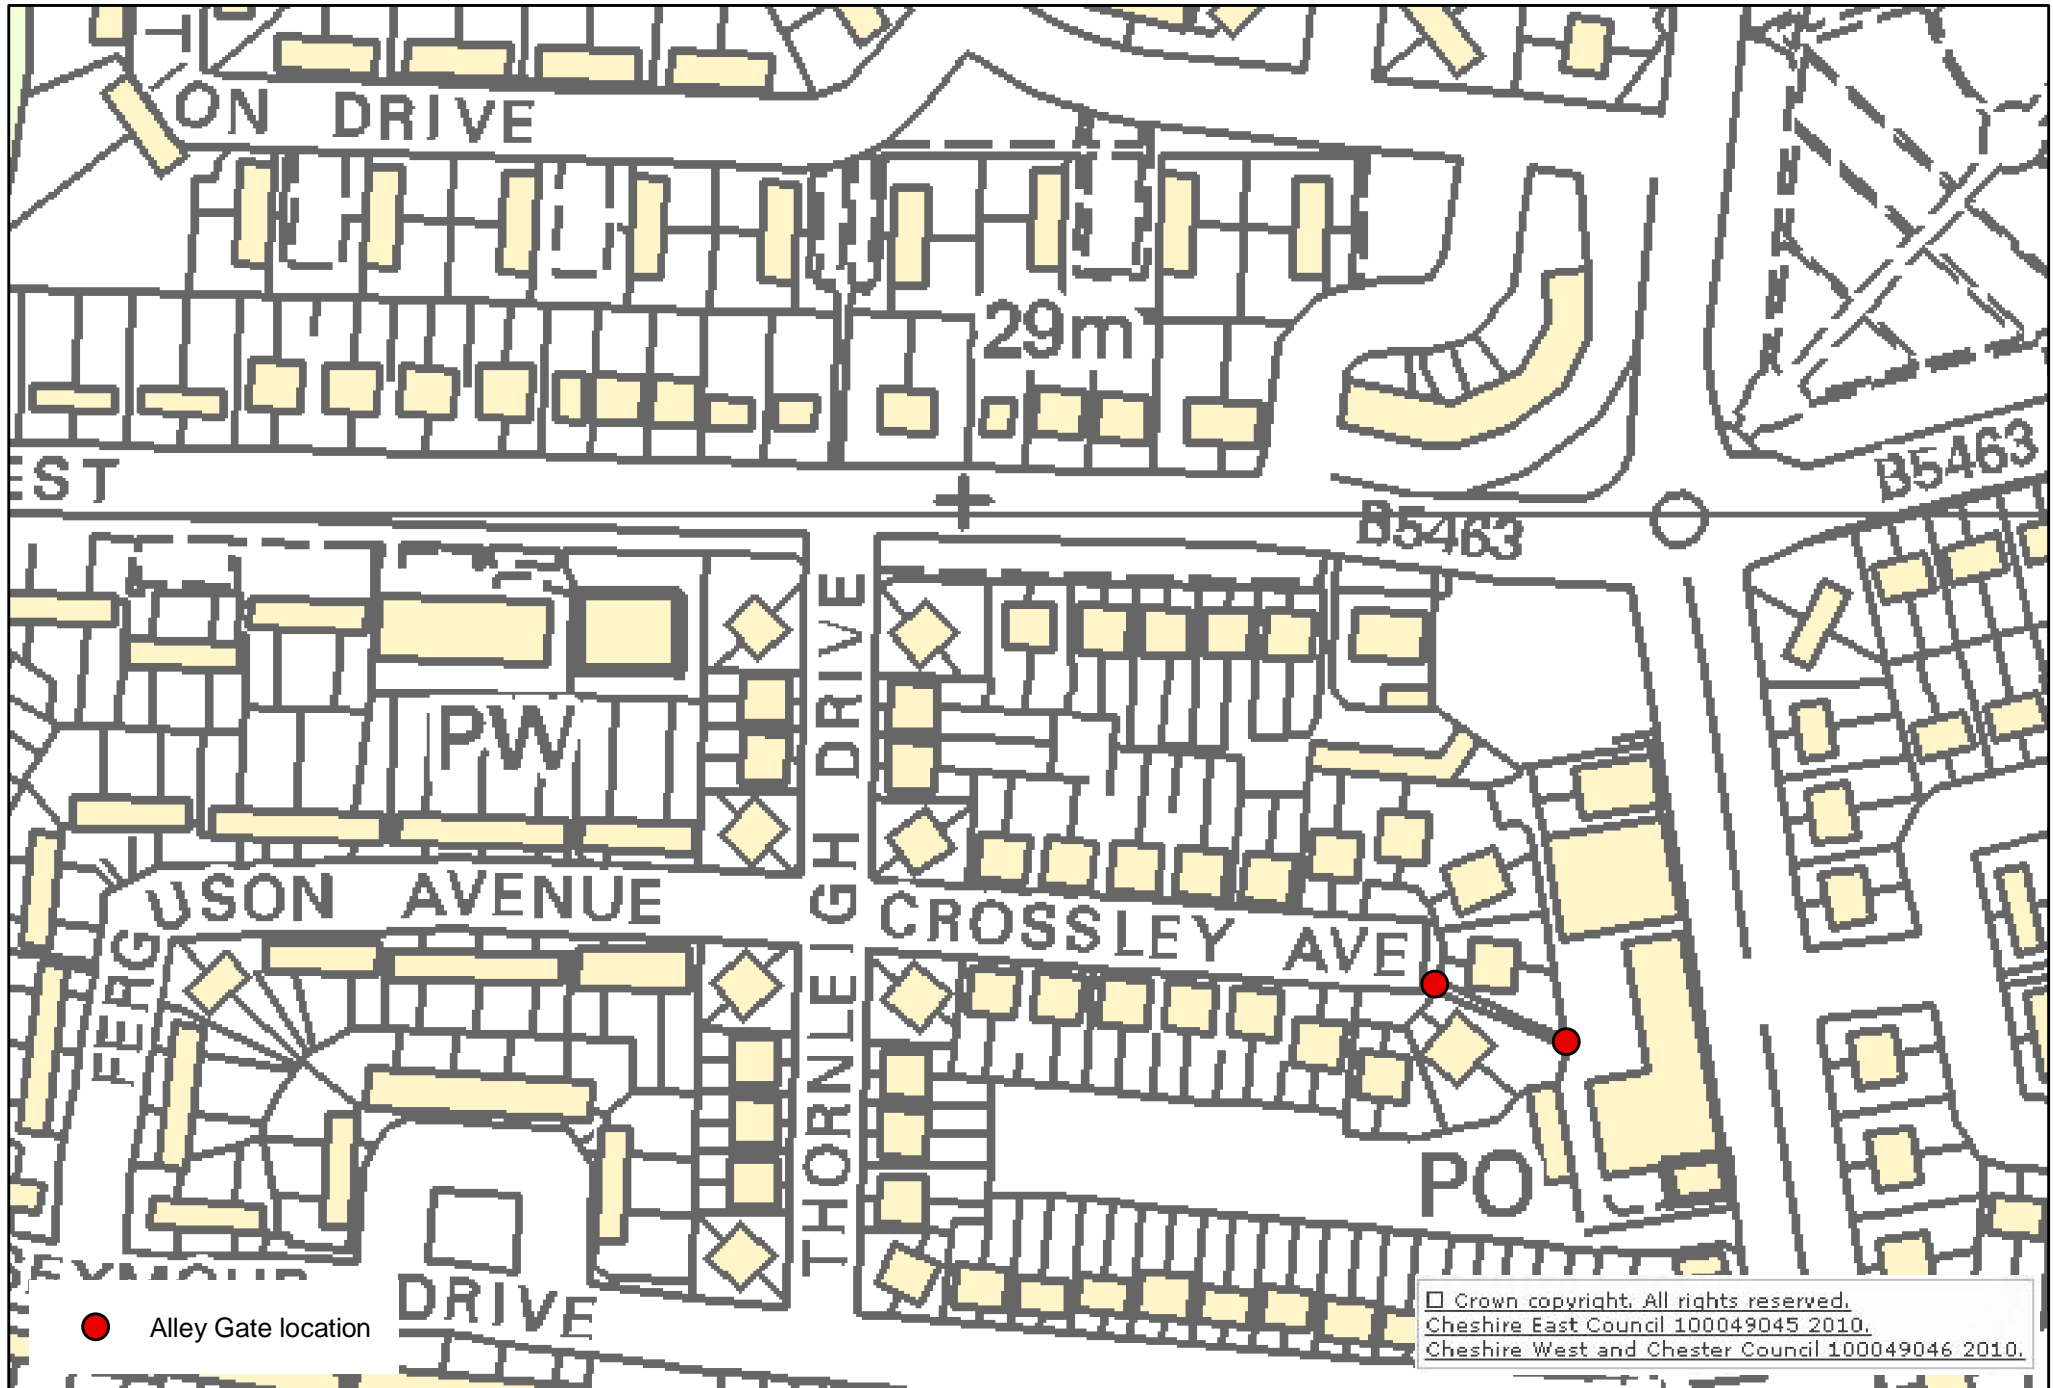

Crossley Avenue

0 30 60 120 Meters

24th June 2010