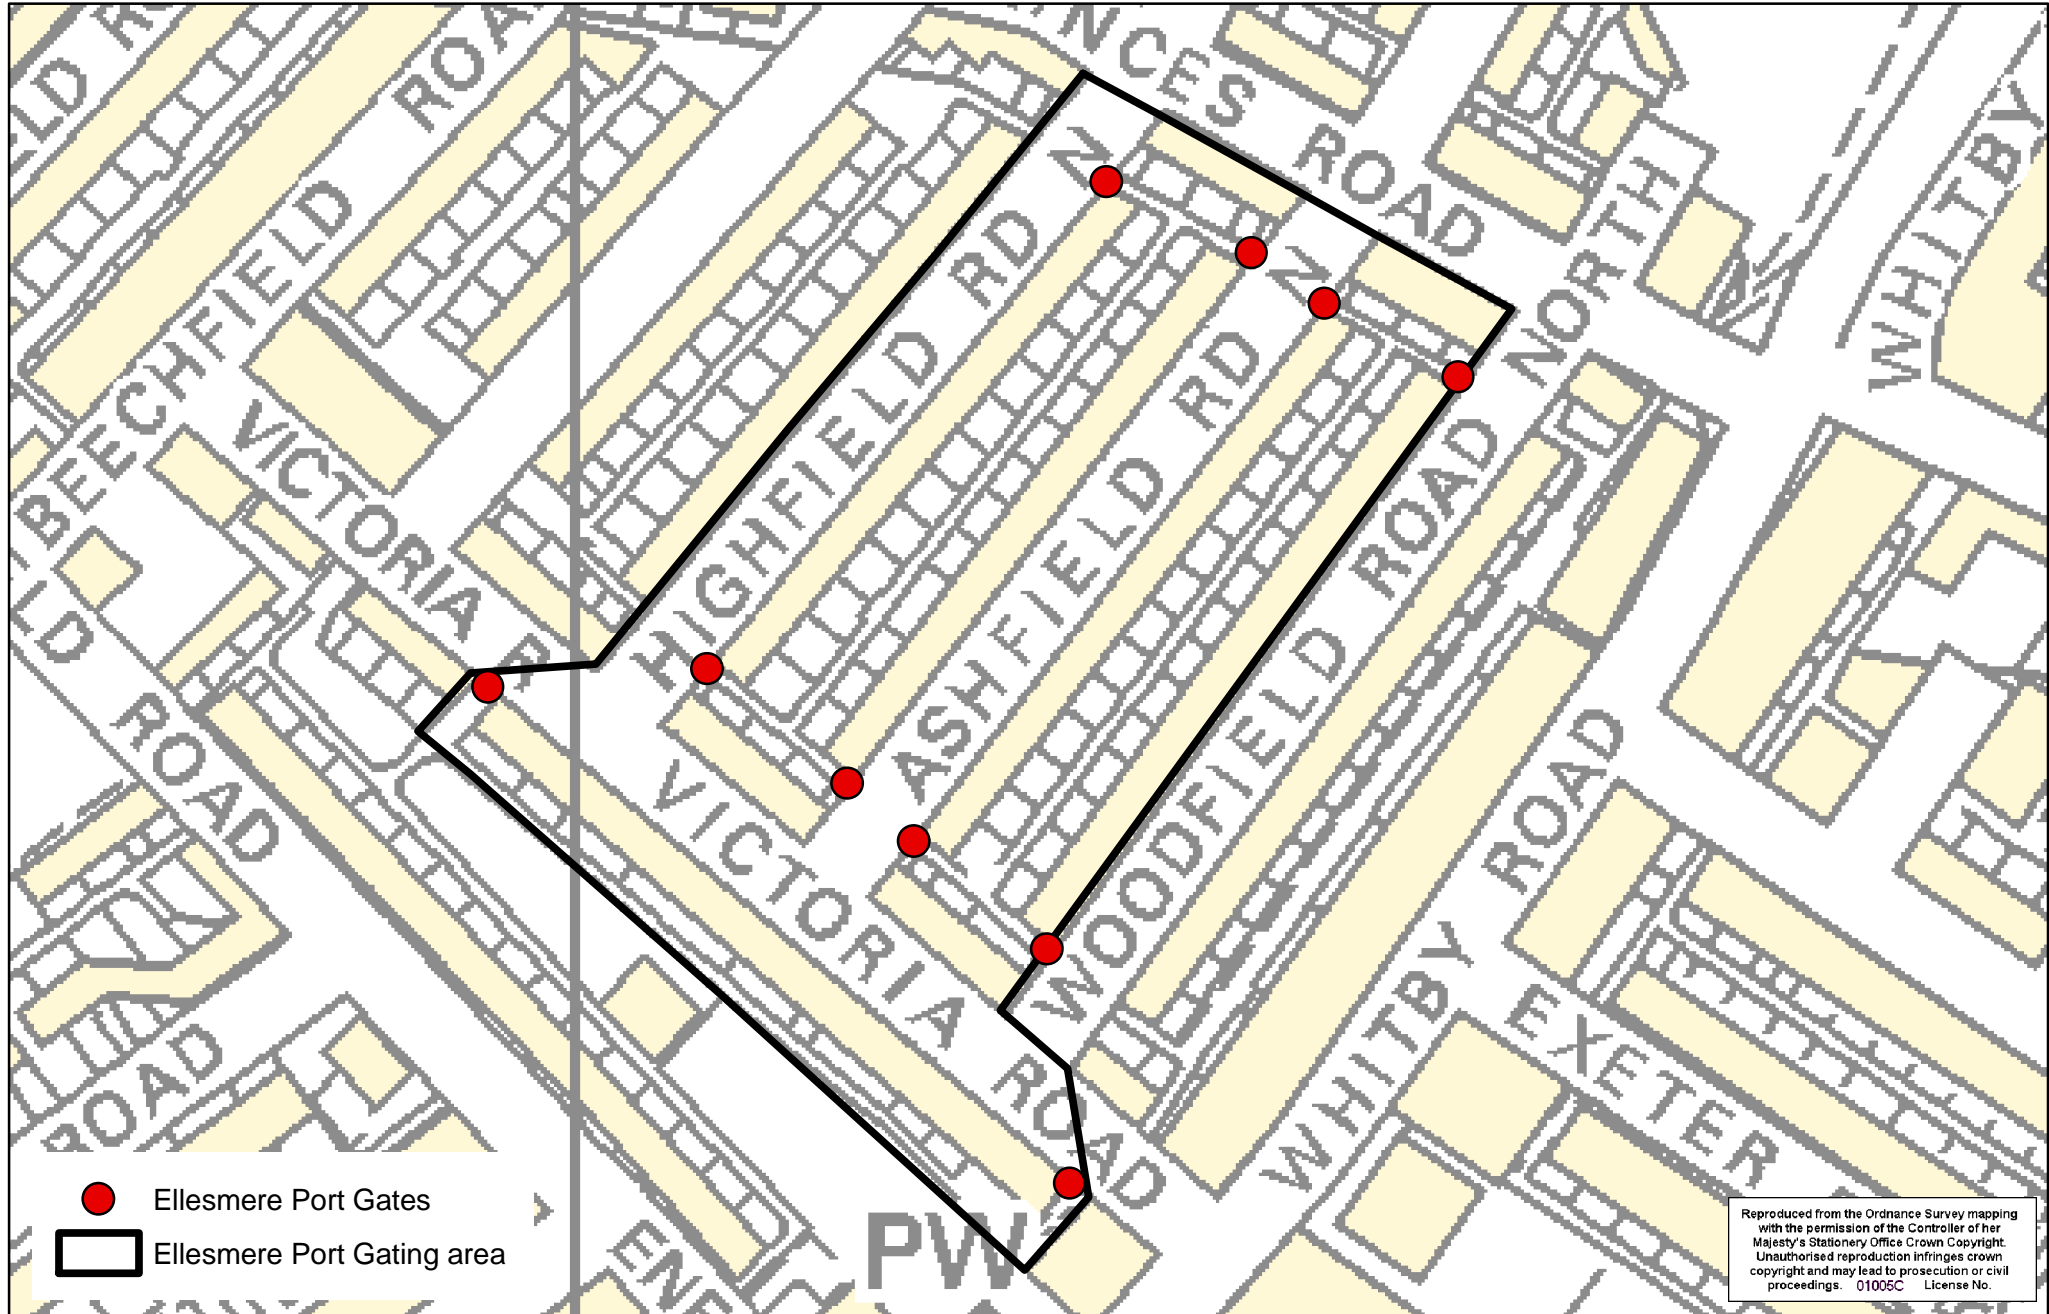

CO-STAR

Ellesmere Port proposed gating area and gate locations

- Ellesmere Port Gates
- Ellesmere Port Gating area

28th April 2010