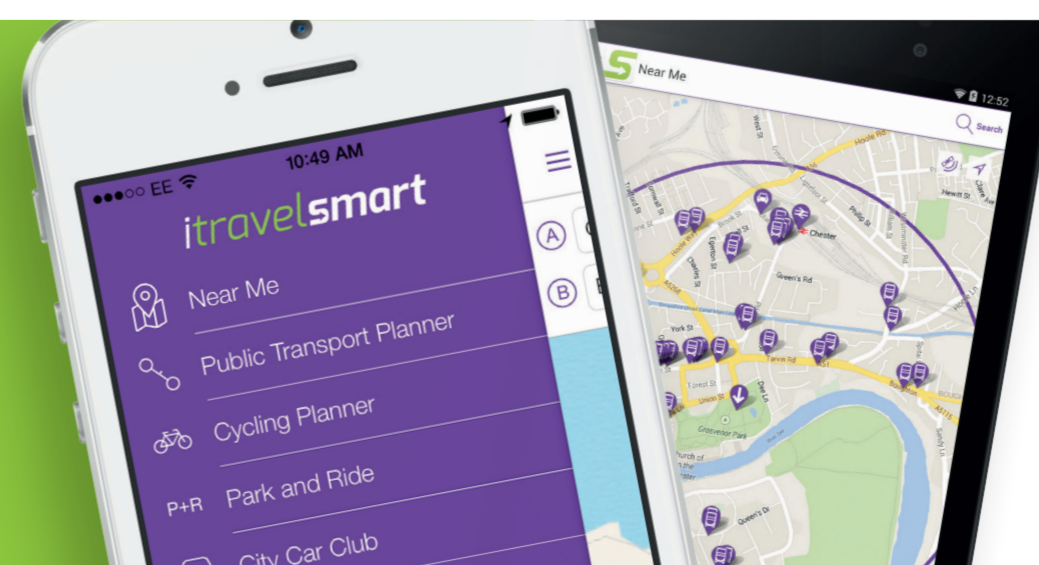

Destination	Service	Bay/Stop
Stoak	26	CBI-K, H, V
Tarporley	84	CBI-B, DD
Tarvin	82 84	CBI-L, DD CBI-B, DD
Tattenhall	41, 41A	CBI-C, S5, DD
Thornton-le-Moors	2	CBI-M, H, V
Tilston	41, 41A	CBI-C, S5, DD
Tilstone Fearnall	84	CBI-B, DD
University Of Chester	1A 15, 15A 22	CBI-H, H, V CBI-H, H, V CBI-J, H, V
Upton (Caughall Road)	26	CBI-K, V
Upton (Wheatshaf PH)	1 26	CBI-K, H, V CBI-K, H, V
Vicars Cross (Green La, Queens Rd)	7 8 (Sundays)	CBI-B, DD CBI-B, DD
Vicars Cross (A51 Tarvin Rd)	82 84	CBI-L, DD CBI-B, DD
Wardle	84	CBI-B, DD
Warrington	X30	CBI-B, Q
Waverton	41, 41A, 41B	CBI-C, DD, S5
Wervin	26	CBI-K, H, V
Westminster Park	61, 62	CBI-B, CC, Y
West Kirby	22	CBI-M, H, V
Weston Grove (Upton)	51	CBI-J, V
Whitby Cottage Hospital	2 26	CBI-M, K, H CBI-K, H, V
Whitchurch	41, 41A	CBI-C, DD, S5
Willaston (Nr Nantwich)	84	CBI-B, DD
Wrexham	1 5	S4, G, X CBI-C, DD
Zoo (Main Entrance)	1 X1	CBI-K, H, V CBI-L, S6

Codes : CBI - Chester Bus Interchange (then - Stand Number (eg: CBI-A = Chester Bus Interchange Stand A) AV - Service operated by Arriva SC - Service operated by Stagecoach

Download the award winning free **itravelsmart** app from