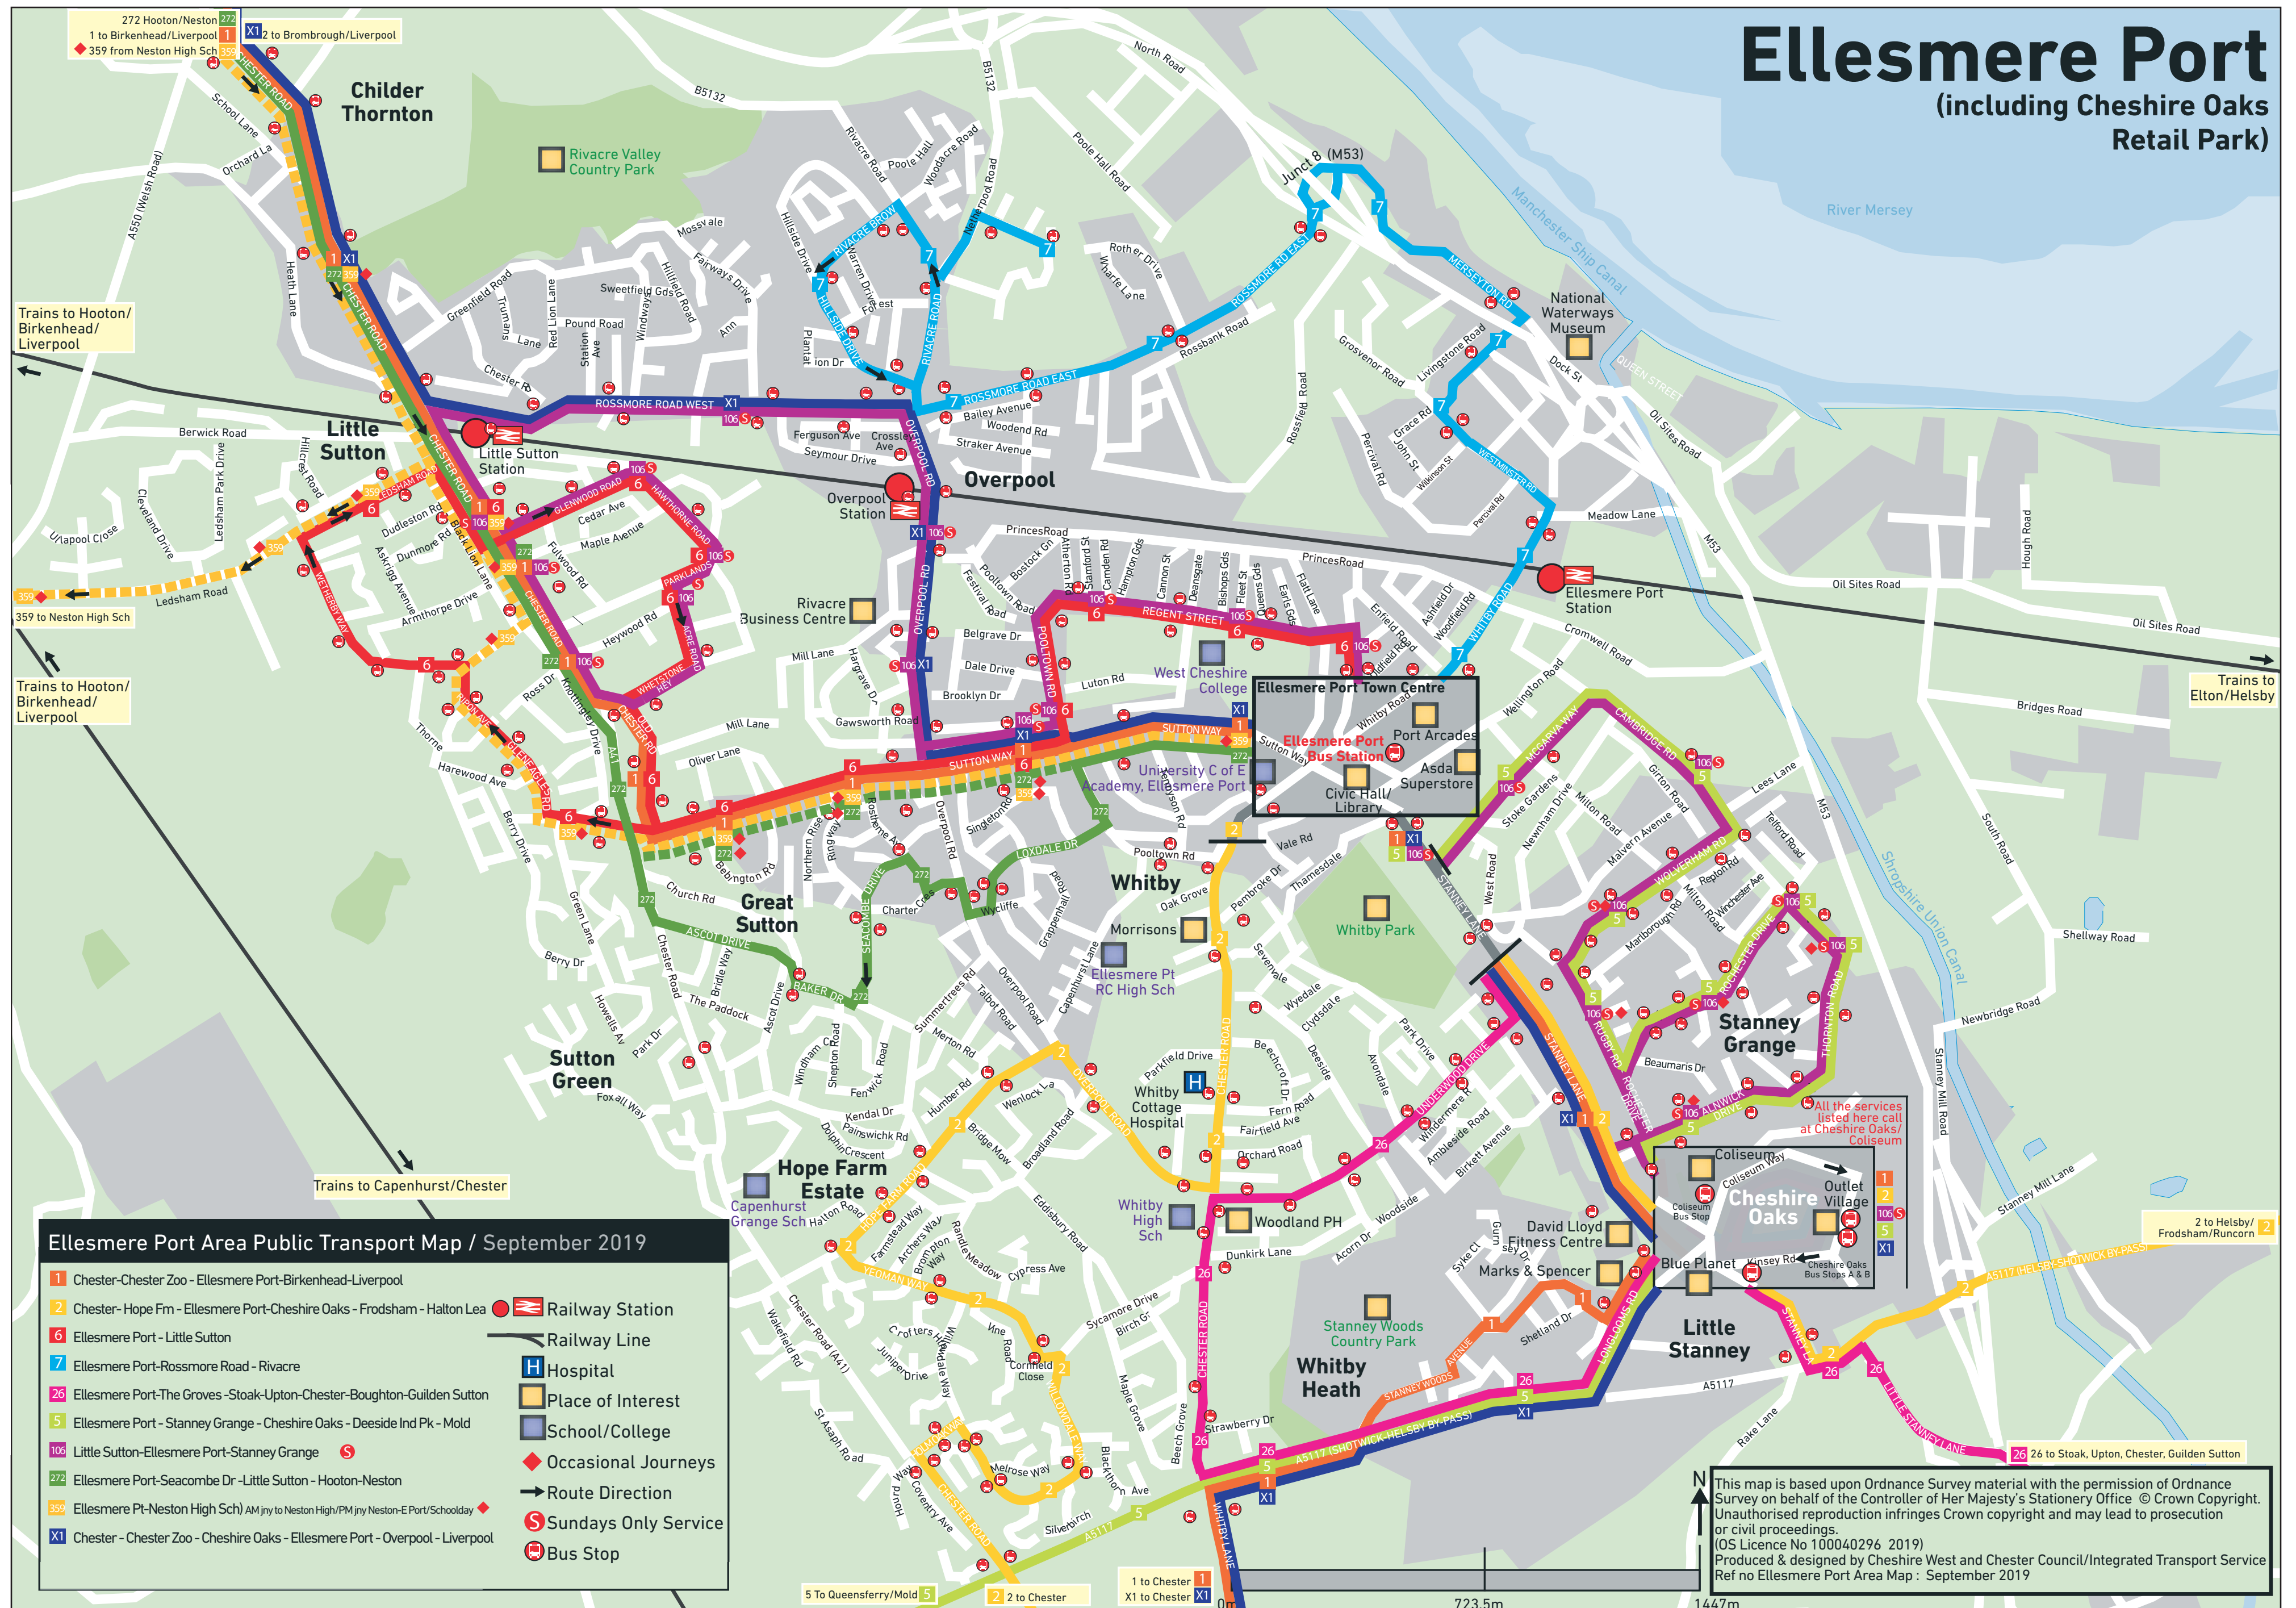

Cheshire West & Chester Council

Ellesmere Port Area Destination Finder/Map

Destination	Service	Stand
Backford	1, X1	1
Beechwood (Runcorn)	2	3
Birkenhead	1	4
Blue Planet Aquarium	1, X1	1
Boat Museum	5	7
Brombrough	1, X1	4
Buckley	5	7
Cheshire Oaks Retail Park	1, 106, X1	1
Chester	1, X1	1
Chester Business Park (Mon-Fri)	1	1
Chester Zoo (Main Entrance)	1, X1	1
Childer Thornton	1, X1	4
Countess of Chester Hospital	272, 359	6
Deeside Industrial Park	5	7
David Lloyd Leisure Centre	1, 106, X1	1
Eastham	1, X1	4
Ellesmere Port Railway Station	7	8
Elton	2	3
Frodsham	2	3
Great Sutton/Bulls Head	1	4
Guilfen Sutton	6	9
Halton Hospital	26	3
	2	3

Destination	Service	Stand
Hapsford	2	3
Helsby	2	3
Hooton Crossroads	1, X1	4
Hooton Rail Station	272, 274	6
Hope Farm Estate	272, 359	6
Ince	2	1
Kendal Drive	2	3
Little Stanney	272	6
Little Sutton (Estate)	26	2
Little Sutton (Post Office)	6	9
Little Sutton (Red Lion)	1, X1	4
Little Sutton (Railway Station)	1, X1	4
Liverpool	X1	4
Marks & Spencer	1, X1	1
Mold	1, X1	4
Neston	5	7
New Ferry	272, 359	6
Overpool	1	4
Overpool (Cemetery Gates)	7	8
Overpool (Railway Station)	272	6
Percival Road	106, X1	4
Portside Industrial Estate	272	6
Queensferry	7	8
	7	8
	5	7

Destination	Service	Stand
Rivacre	7	8
Rock Ferry	1	4
Rossmore Industrial Estate	7	8
Runcorn	2	3
Stanney Grange	5	7
Stanney Lane (Grace Arms)	1, X1	1
Stanney Woods	1	1
Stoak Village	26	2
Sutton Way (Tesco)	1	4
Thornton-le-Moors	6	9
Underwood Drive	106	4
Upton (Wheatsheaf PH)	7	8
Wervin Village	26	2
West Cheshire College (Regent Street)	1	1
Westminster Road	26	2
Whitby Cottage Hospital	2	1
Whitby Lane (Strawberry R'bout)	2	1
Whitby Road, Morrisons	1, X1	1
Whitby, The Groves	2	1
Whitby, The Woodlands	26	3
Willaston Village	2	1
Wolverham	272, 359	6
	5	7
	106	1

Download the **award winning** free **itravelsmart** app from

Download from

Download on the **App Store**

ANDROID APP ON **Google play**