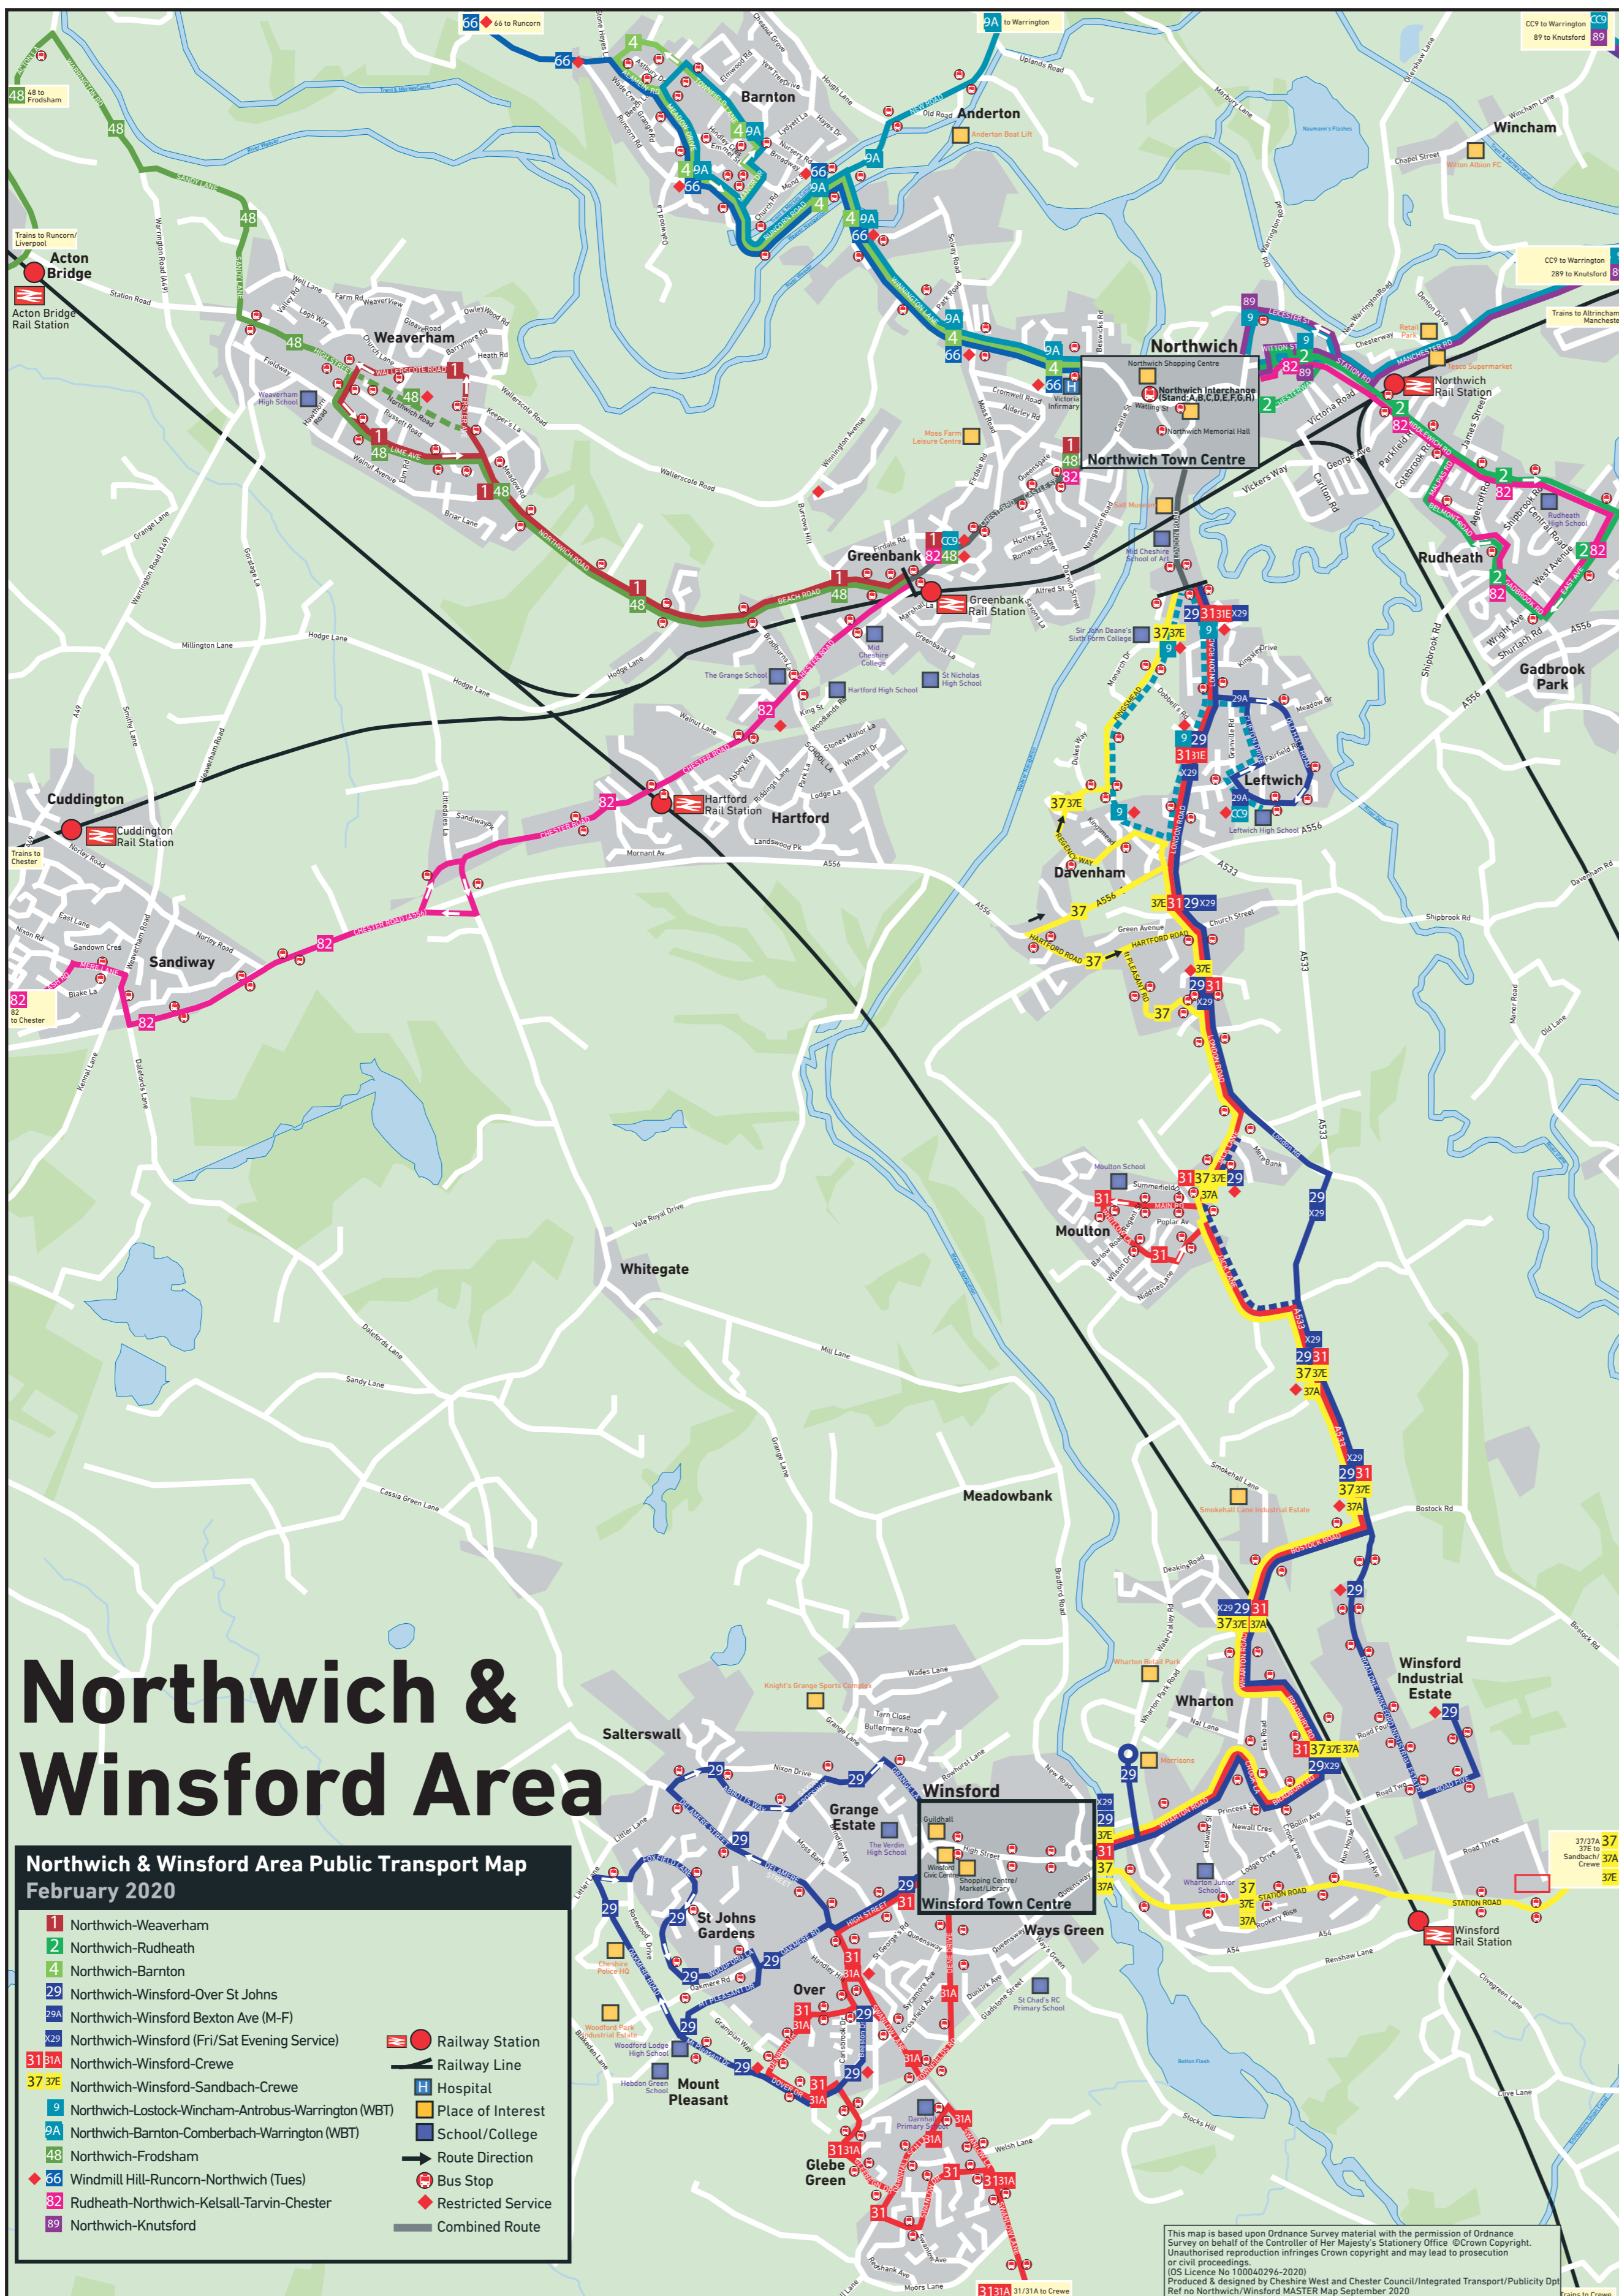

Cheshire West & Chester Council

Northwich Interchange

Destination Finder/Map

Destination	Service	Stand	Destination	Service	Stand
Acton Bridge	48	D	Crowton	48	D
Acton Cliffe	48	D	Davenham	29,29A, X29,31	G
Anderton	9A	F	Delamere	82	D
Antrobus	9A	F	Frodsham	48	D
Art College, London Road	29,29A,X29 31	G	Glebe Green (Winsford)	31	G
Barnton	4	E	Grange Estate (Winsford)	29	G
Castle	9A	F	Great Budworth	CAT9	F
Chester	82	D	Greenbank Station	1	C
Church Minshull	31	G		48, 82	D
Comberbach	CAT9, 9A	F			
Crewe	31	G			

Destination	Service	Stand
Hartford Church	82	D
Hartford Station	82	D
Hatchmere	48	D
Higher Marston	CAT9	F
Iron Bridge	1	C
Kelsall	48, 82	D
Kingsley	82	D
Kingsmead	48	D
Knutsford	37A, 37E	G
Leftwich (London Road)	89	F
Leftwich Estate	29,29A,X29 31	G
Leighton Hospital	29A	G
Lostock	31	G
Marbury Country Park	CAT9, 89	F
Mere	9A	F
Mid Cheshire College (Hartford Campus)	89	F
Mid Cheshire College (Winsford Campus)	82	D
Moulton Beehive Corner	29,29A,31 37A, 37E	G
Moulton Village	29, X29, 31	G
Norley	31	G
Northwich Station	48	D
Northwich Retail Park	2	A
Oakmere	CAT9, 89	F
Over St Johns	CAT9, 89	F
Pickmere	82	D
Rudheath	89	F
Salt Museum	2	A
Sandiway	29,29A,X29 31	G
Sir John Deane's College	82	D
Stockton Heath	37A, 37E	G
Stretton	CAT9, 9A	F
Swanlow Lane (Winsford)	CAT9, 9A	F
Tabley	31	G
Tarvin	89	F
Victoria Infirmary	82	D
Warrington	4	E
Weaverham	9A, 66	F
Wharton	CAT9, 9A	F
Wincham	1	C
Winnington	48	D
Winsford Industrial Estate	29,29A,X29 31	G
Winsford Town Centre	4	E
	CC9A, 66	F
	29*	G
	*certain services	
	29, 31	G
	37A, 37E	G

Northwich Destination Finder New West Style Ex-Large Portrait February 2020

Download the **award winning**
free **itravelsmart** app from

Download from