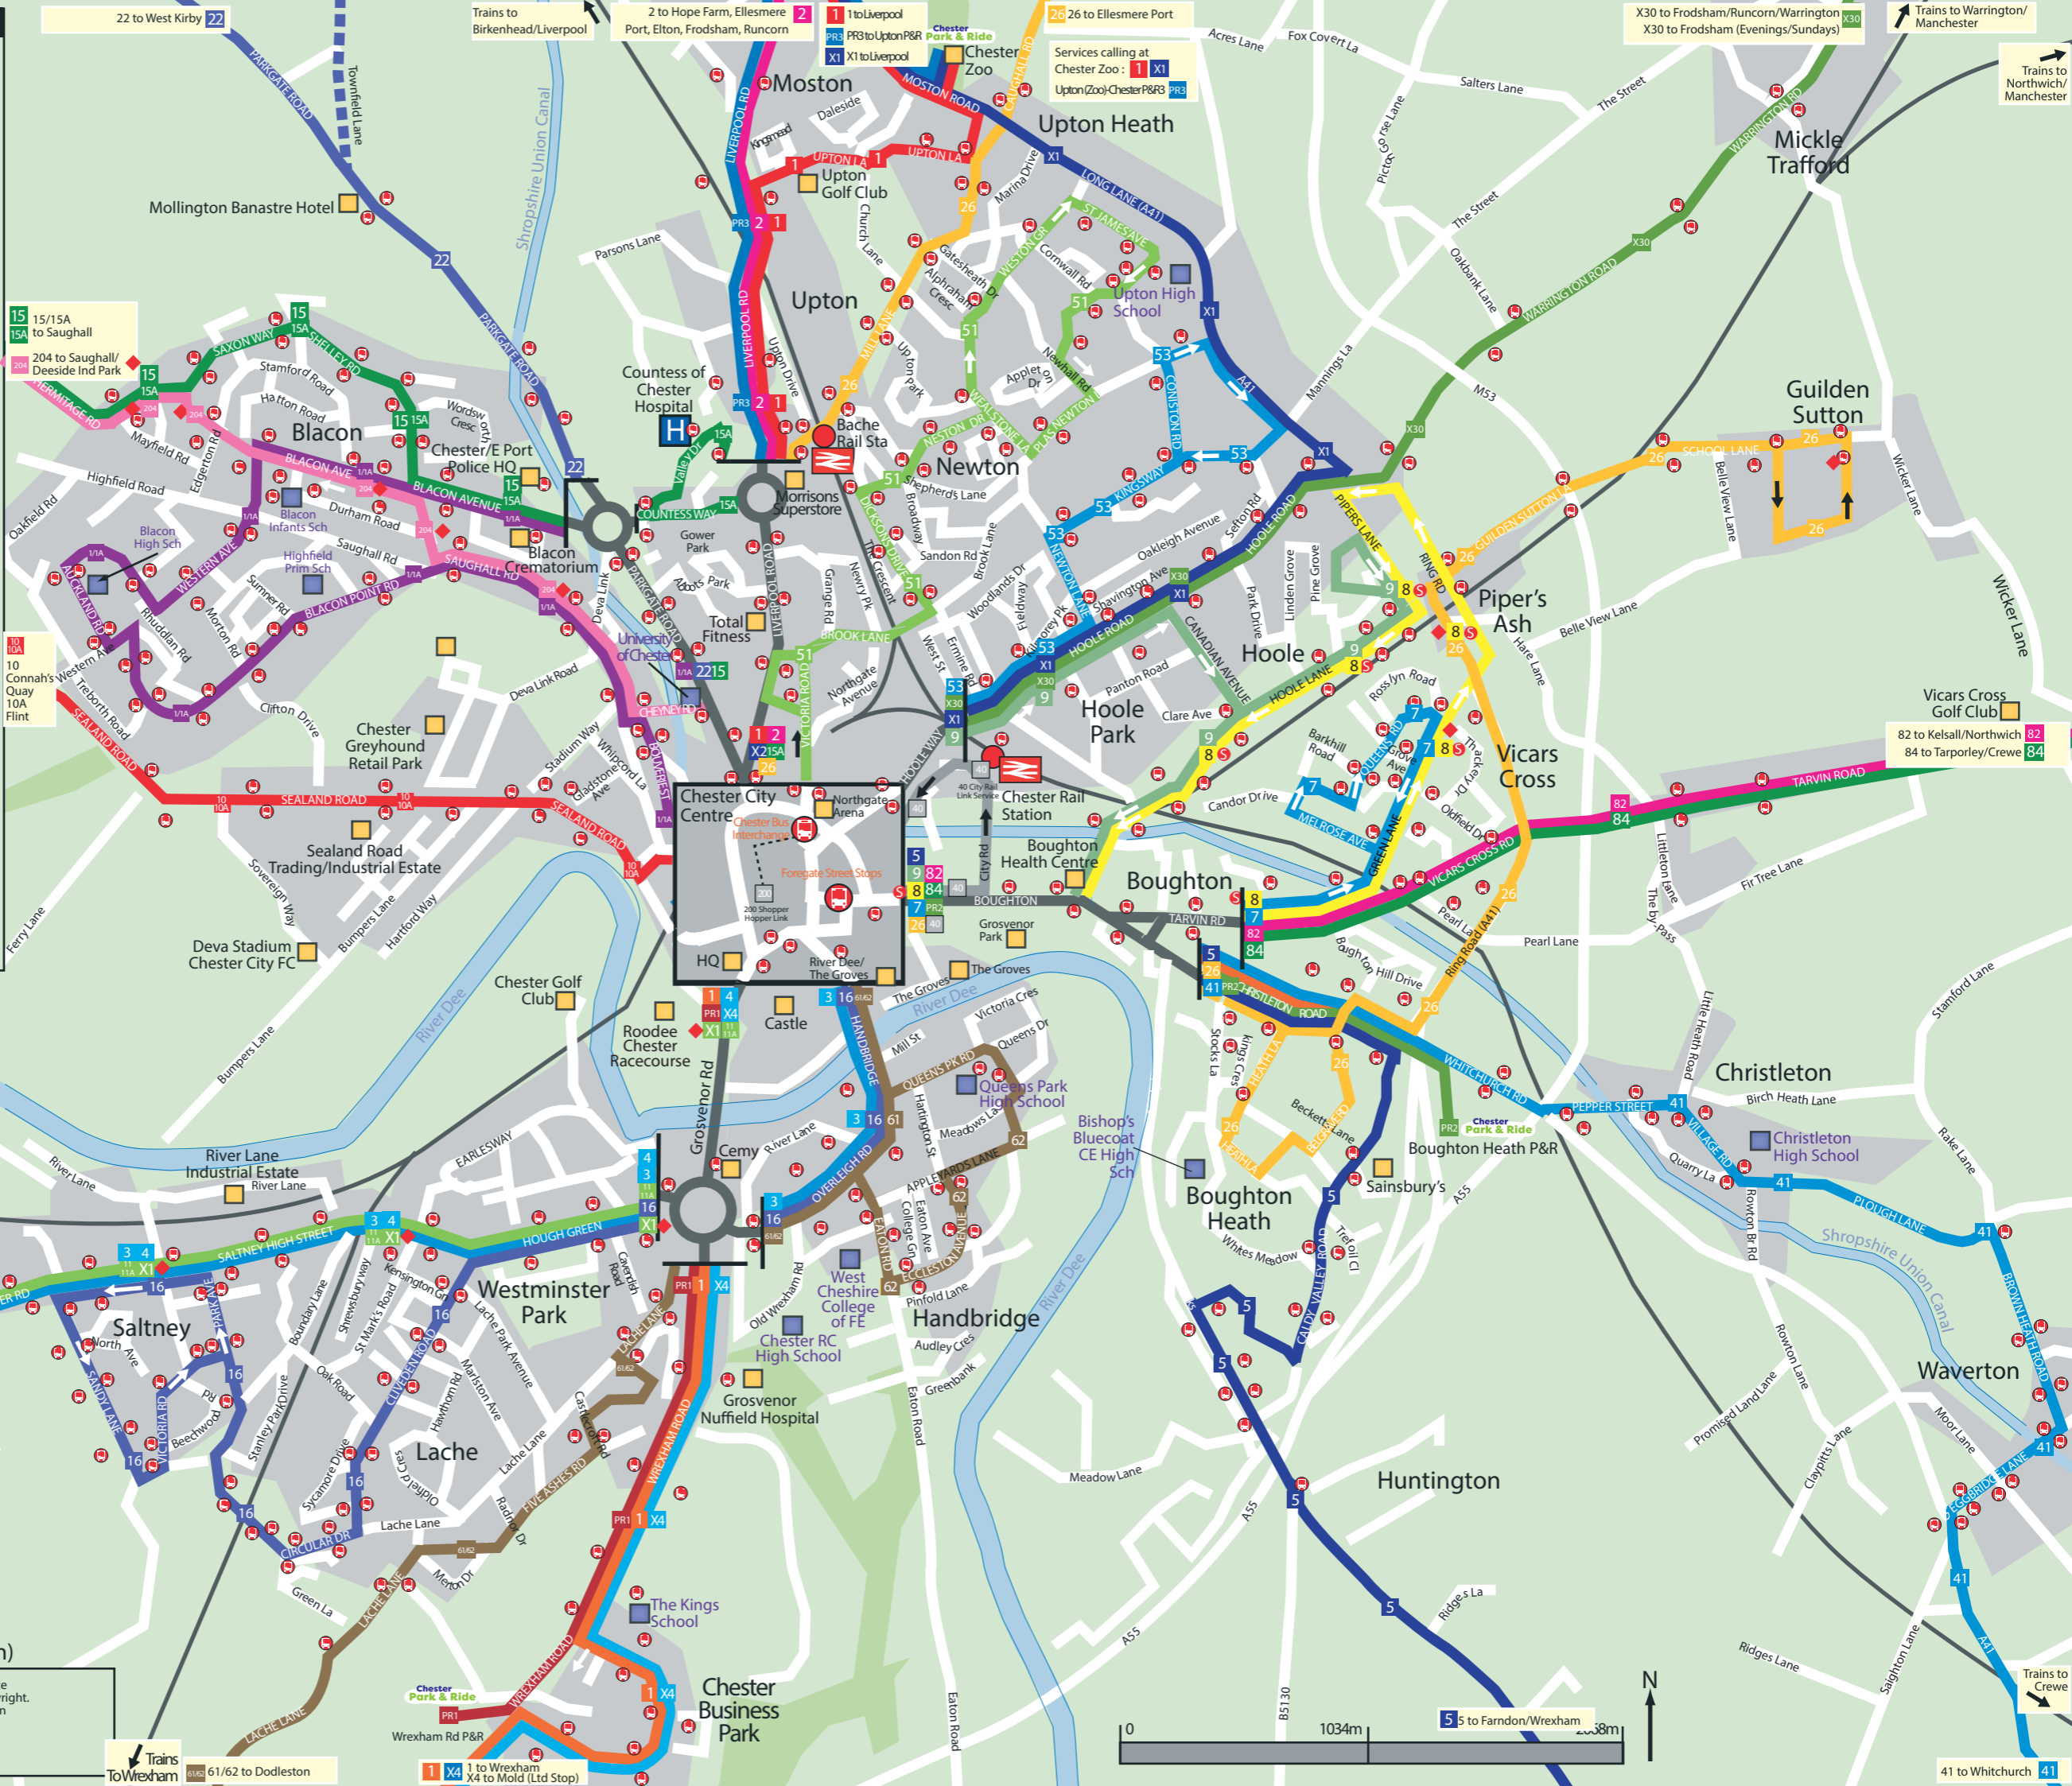

- City Centre Services
- 40 Chester Rail Station-City Centre (City Rail Link)
 - 20 Chester Bus Interchange-Hunter Street (Market) Shopper Hopper

- Key:
- Includes Evening Journeys
 - Occasional Journeys
 - Railway Station
 - Route Direction
 - Railway Line
 - Place of Interest
 - School/College
 - Sundays only
 - Bus Stop

Trains To North Wales

- 11/11A to Holywell
- 3 to Boughton
- 4 to Mold
- X1 to Mold/Ruthin

Chester

(including Blacon, Christleton, Huntington, Lache, Newton, Saltney, Vicars Cross, Waverton)

This map is based upon Ordnance Survey material with the permission of Ordnance Survey on behalf of the Controller of Her Majesty's Stationery Office © Crown Copyright. Unauthorised reproduction infringes Crown copyright and may lead to prosecution or civil proceedings. (OS Licence No 100040296 2022) Produced & designed by Cheshire West & Chester Council Transport and Highways Ref no Chester Master Map June 2022