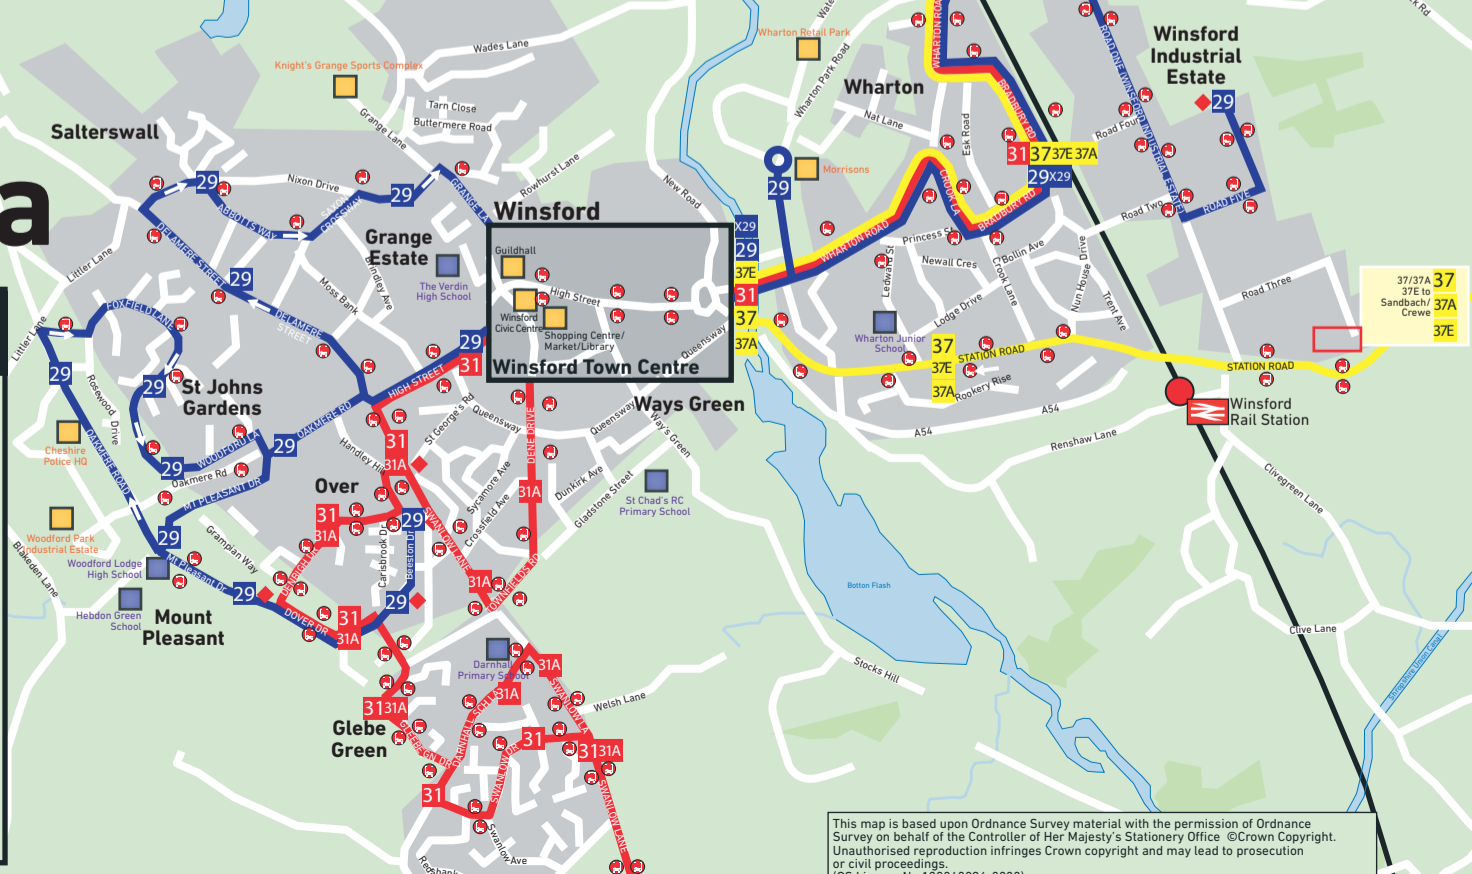

Northwich & Winsford Area

Northwich & Winsford Area Public Transport Map
February 2020

1 Northwich-Weaverham	Railway Station
2 Northwich-Rudheath	Railway Line
4 Northwich-Barnton	Hospital
29 Northwich-Winsford-Over St Johns	Place of Interest
29A Northwich-Winsford Bexton Ave (M-F)	School/College
X29 Northwich-Winsford (Fri/Sat Evening Service)	Route Direction
31 31A Northwich-Winsford-Crewe	Bus Stop
37 37E Northwich-Winsford-Sandbach-Crewe	Restricted Service
9 Northwich-Lostock-Wincham-Antrabus-Warrington (WBT)	Combined Route
9A Northwich-Barnton-Comberbach-Warrington (WBT)	
48 Northwich-Frodsham	
66 Windmill Hill-Runcorn-Northwich (Tues)	
82 Rudheath-Northwich-Kelsall-Tarvin-Chester	
89 Northwich-Knutsford