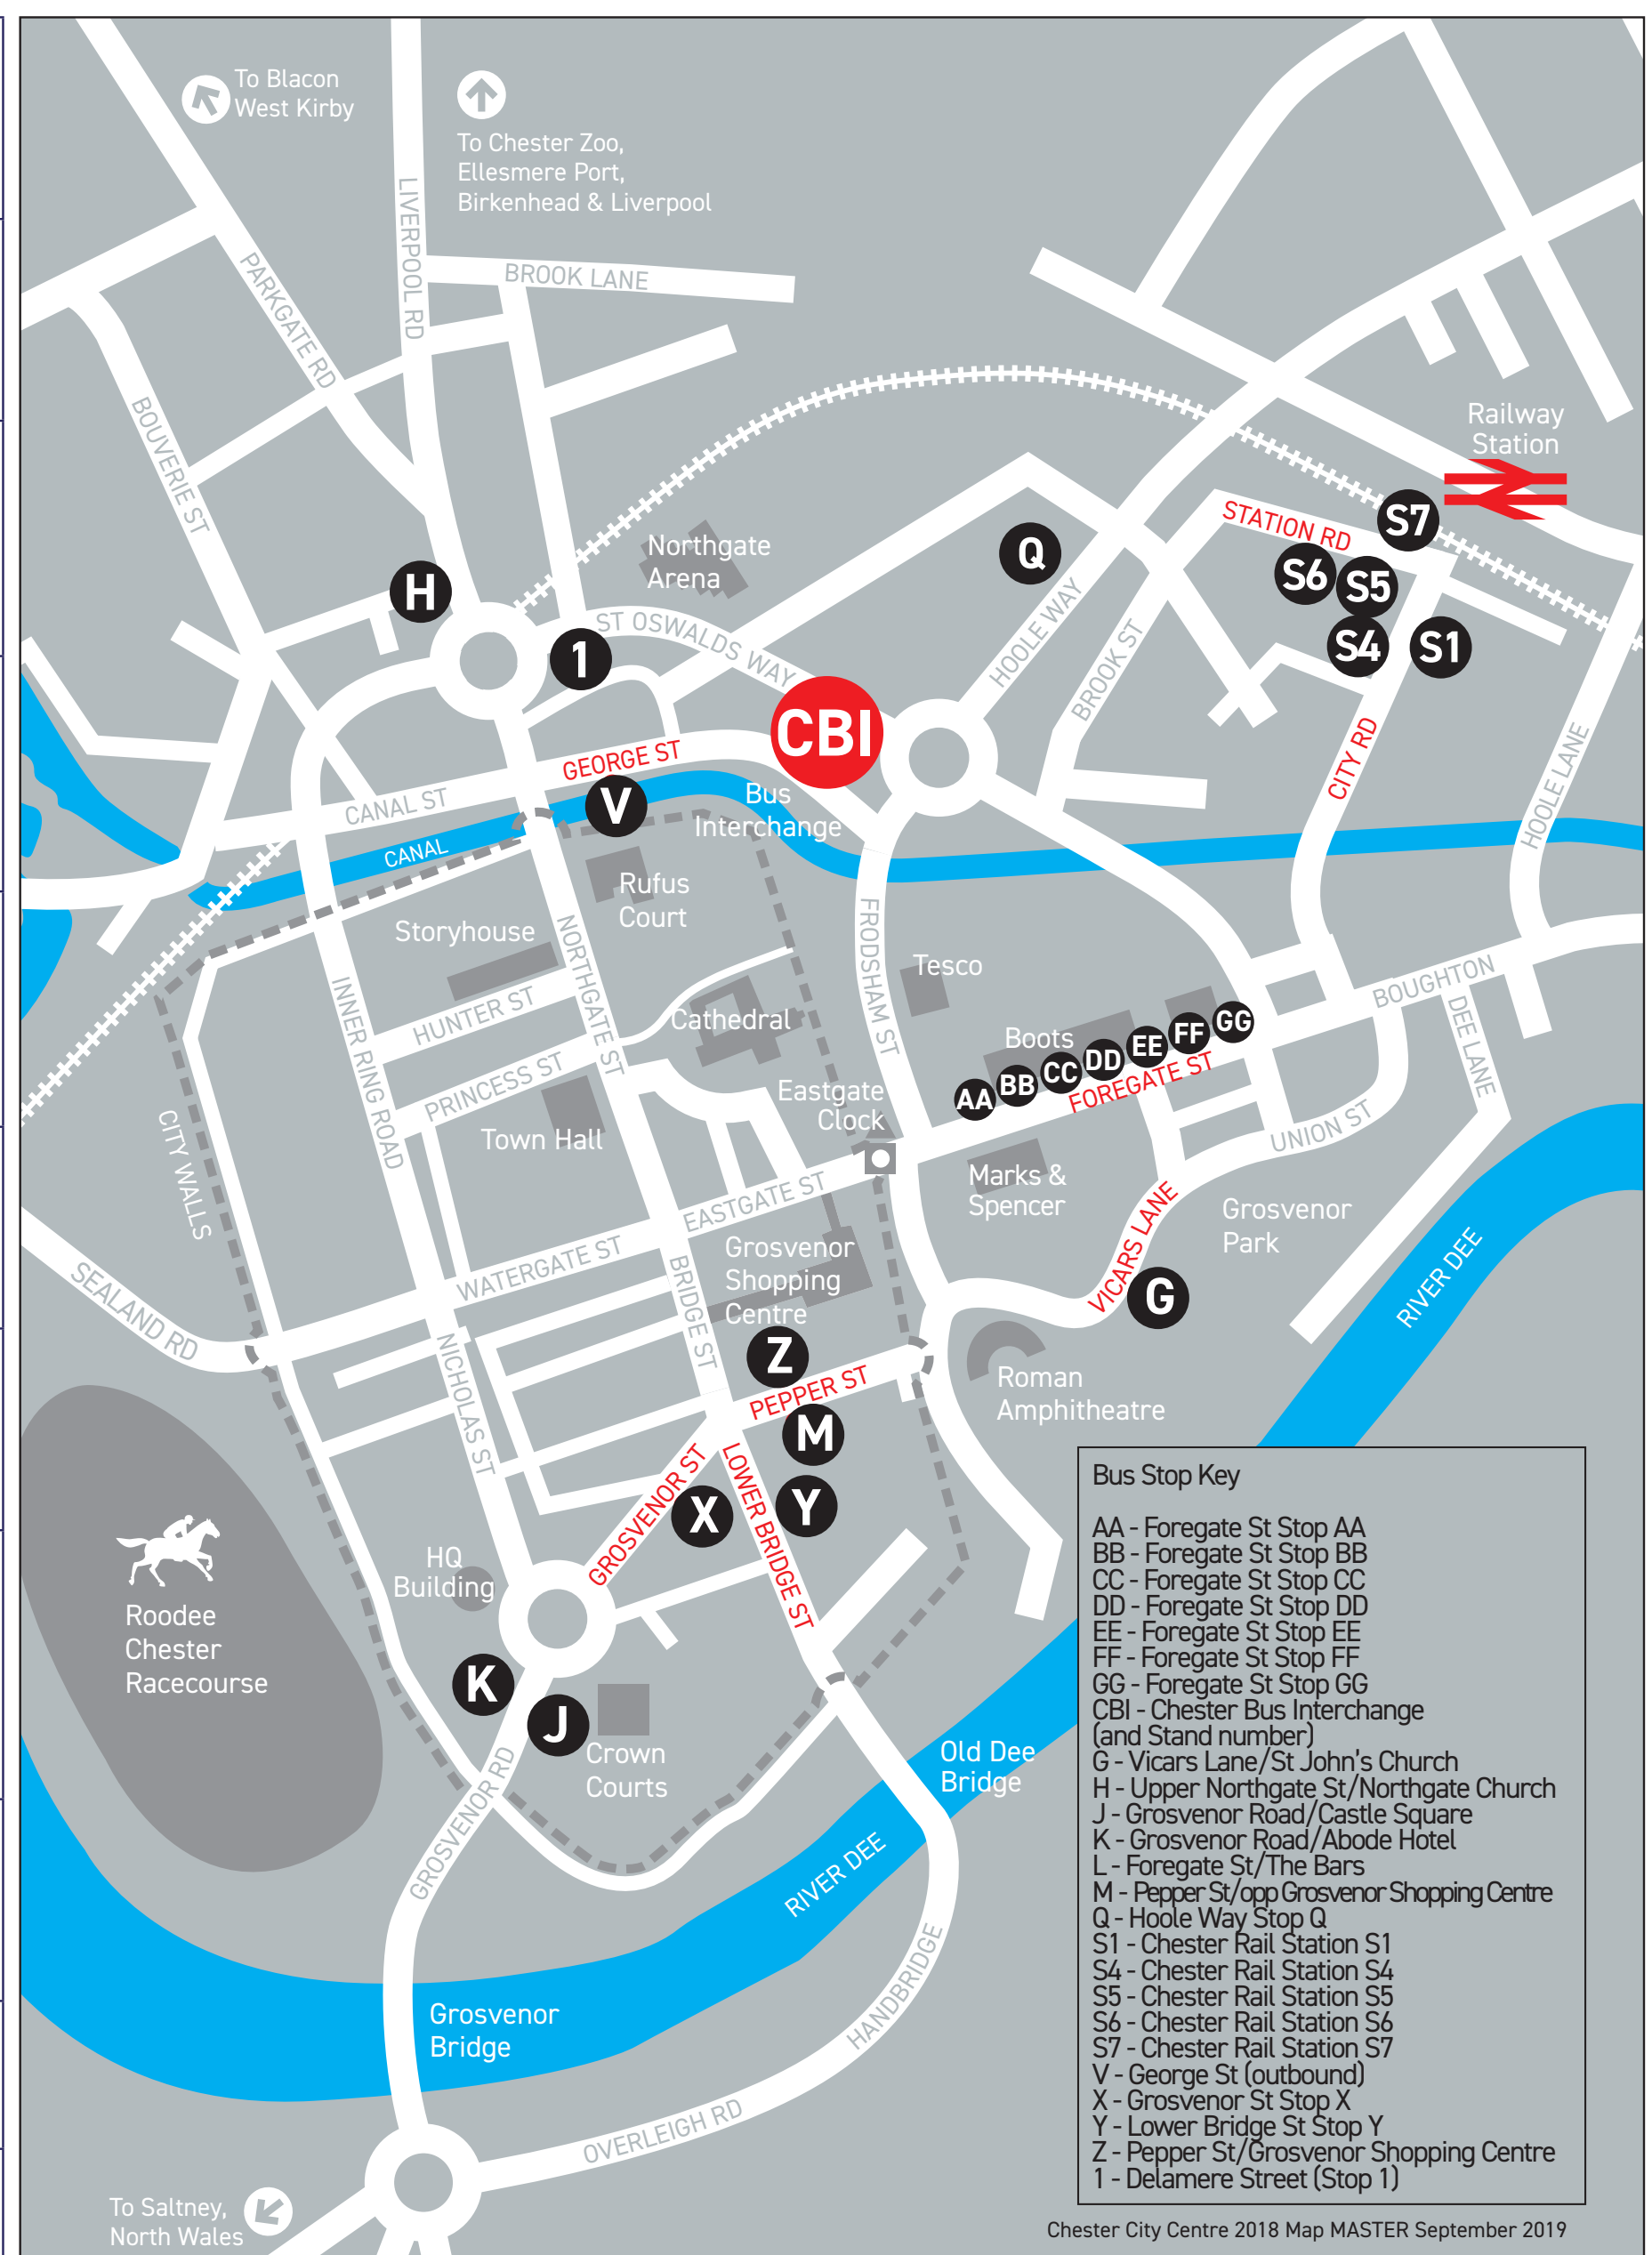

| | | | | |
|----------------|--|-------------------|--|------------------------------|
| 100 | City Sightseeing Tour Bus (Seasonal Service) | Aintree Coachline | Bus Interchange Foregate Street Railway Station Vicars Lane Lower Bridge Street | B EE S6 G Y |
| 200 | Shopper Hopper Service (Bus Interchange-Chester Market) | Stagecoach | Bus Interchange Princess St (Chester Market) | J |
| DB4 | Deeside Industrial Park via Blacon | Stagecoach | Bus Interchange George Street Northgate Street | G V H |
| PR1 Blue Line | Upton (Zoo) Park & Ride | Park-Ride | Grosvenor Rd (Abode Hotel) Pepper St, Grosvenor Shopping Foregate Street Bus Interchange George Street | K Z GG E V |
| PR1 Blue Line | Wrexham Road Park & Ride | Park-Ride | Delamere Street Bus Interchange Foregate Street Pepper St, Grosvenor Shopping Grosvenor Road opp Abode | U D AA M J |
| PR2 Green Line | Boughton Heath Park & Ride | Park-Ride | Canal Street Bus Interchange Foregate Street | D AA |
| PR2 Green Line | Sealand Road Park & Ride | Park-Ride | Bus Interchange George Street | E V |
| X1 | Liverpool via Hoole Road, Chester Zoo, Cheshire Oaks, Ellesmere Port, Overpool | Stagecoach | Railway Station Bus Interchange | S6 L |
| X1 | Ruthin via Boughton Park, Mold, Loggerheads | M&H Coaches | Railway Station Bus Interchange Foregate Street Vicars Lane Grosvenor Street Grosvenor Road | S4 C BB G X J |
| X4 | Mold via Chester Business Park, Broughton Park, Buckley | arriva | Railway Station Bus Interchange Foregate Street Grosvenor Street Grosvenor Road | S4 C BB X J |
| X30 | Warrington via Hoole Road, Mickle Trafford, Helsby, Frodsham, Runcorn | Stagecoach | Bus Interchange Hoole Way | B Q |
| X30 | Frodsham via Hoole Road, Mickle Trafford, Helsby (Evenings & Sundays) | Stagecoach | Bus Interchange Hoole Way | B Q |