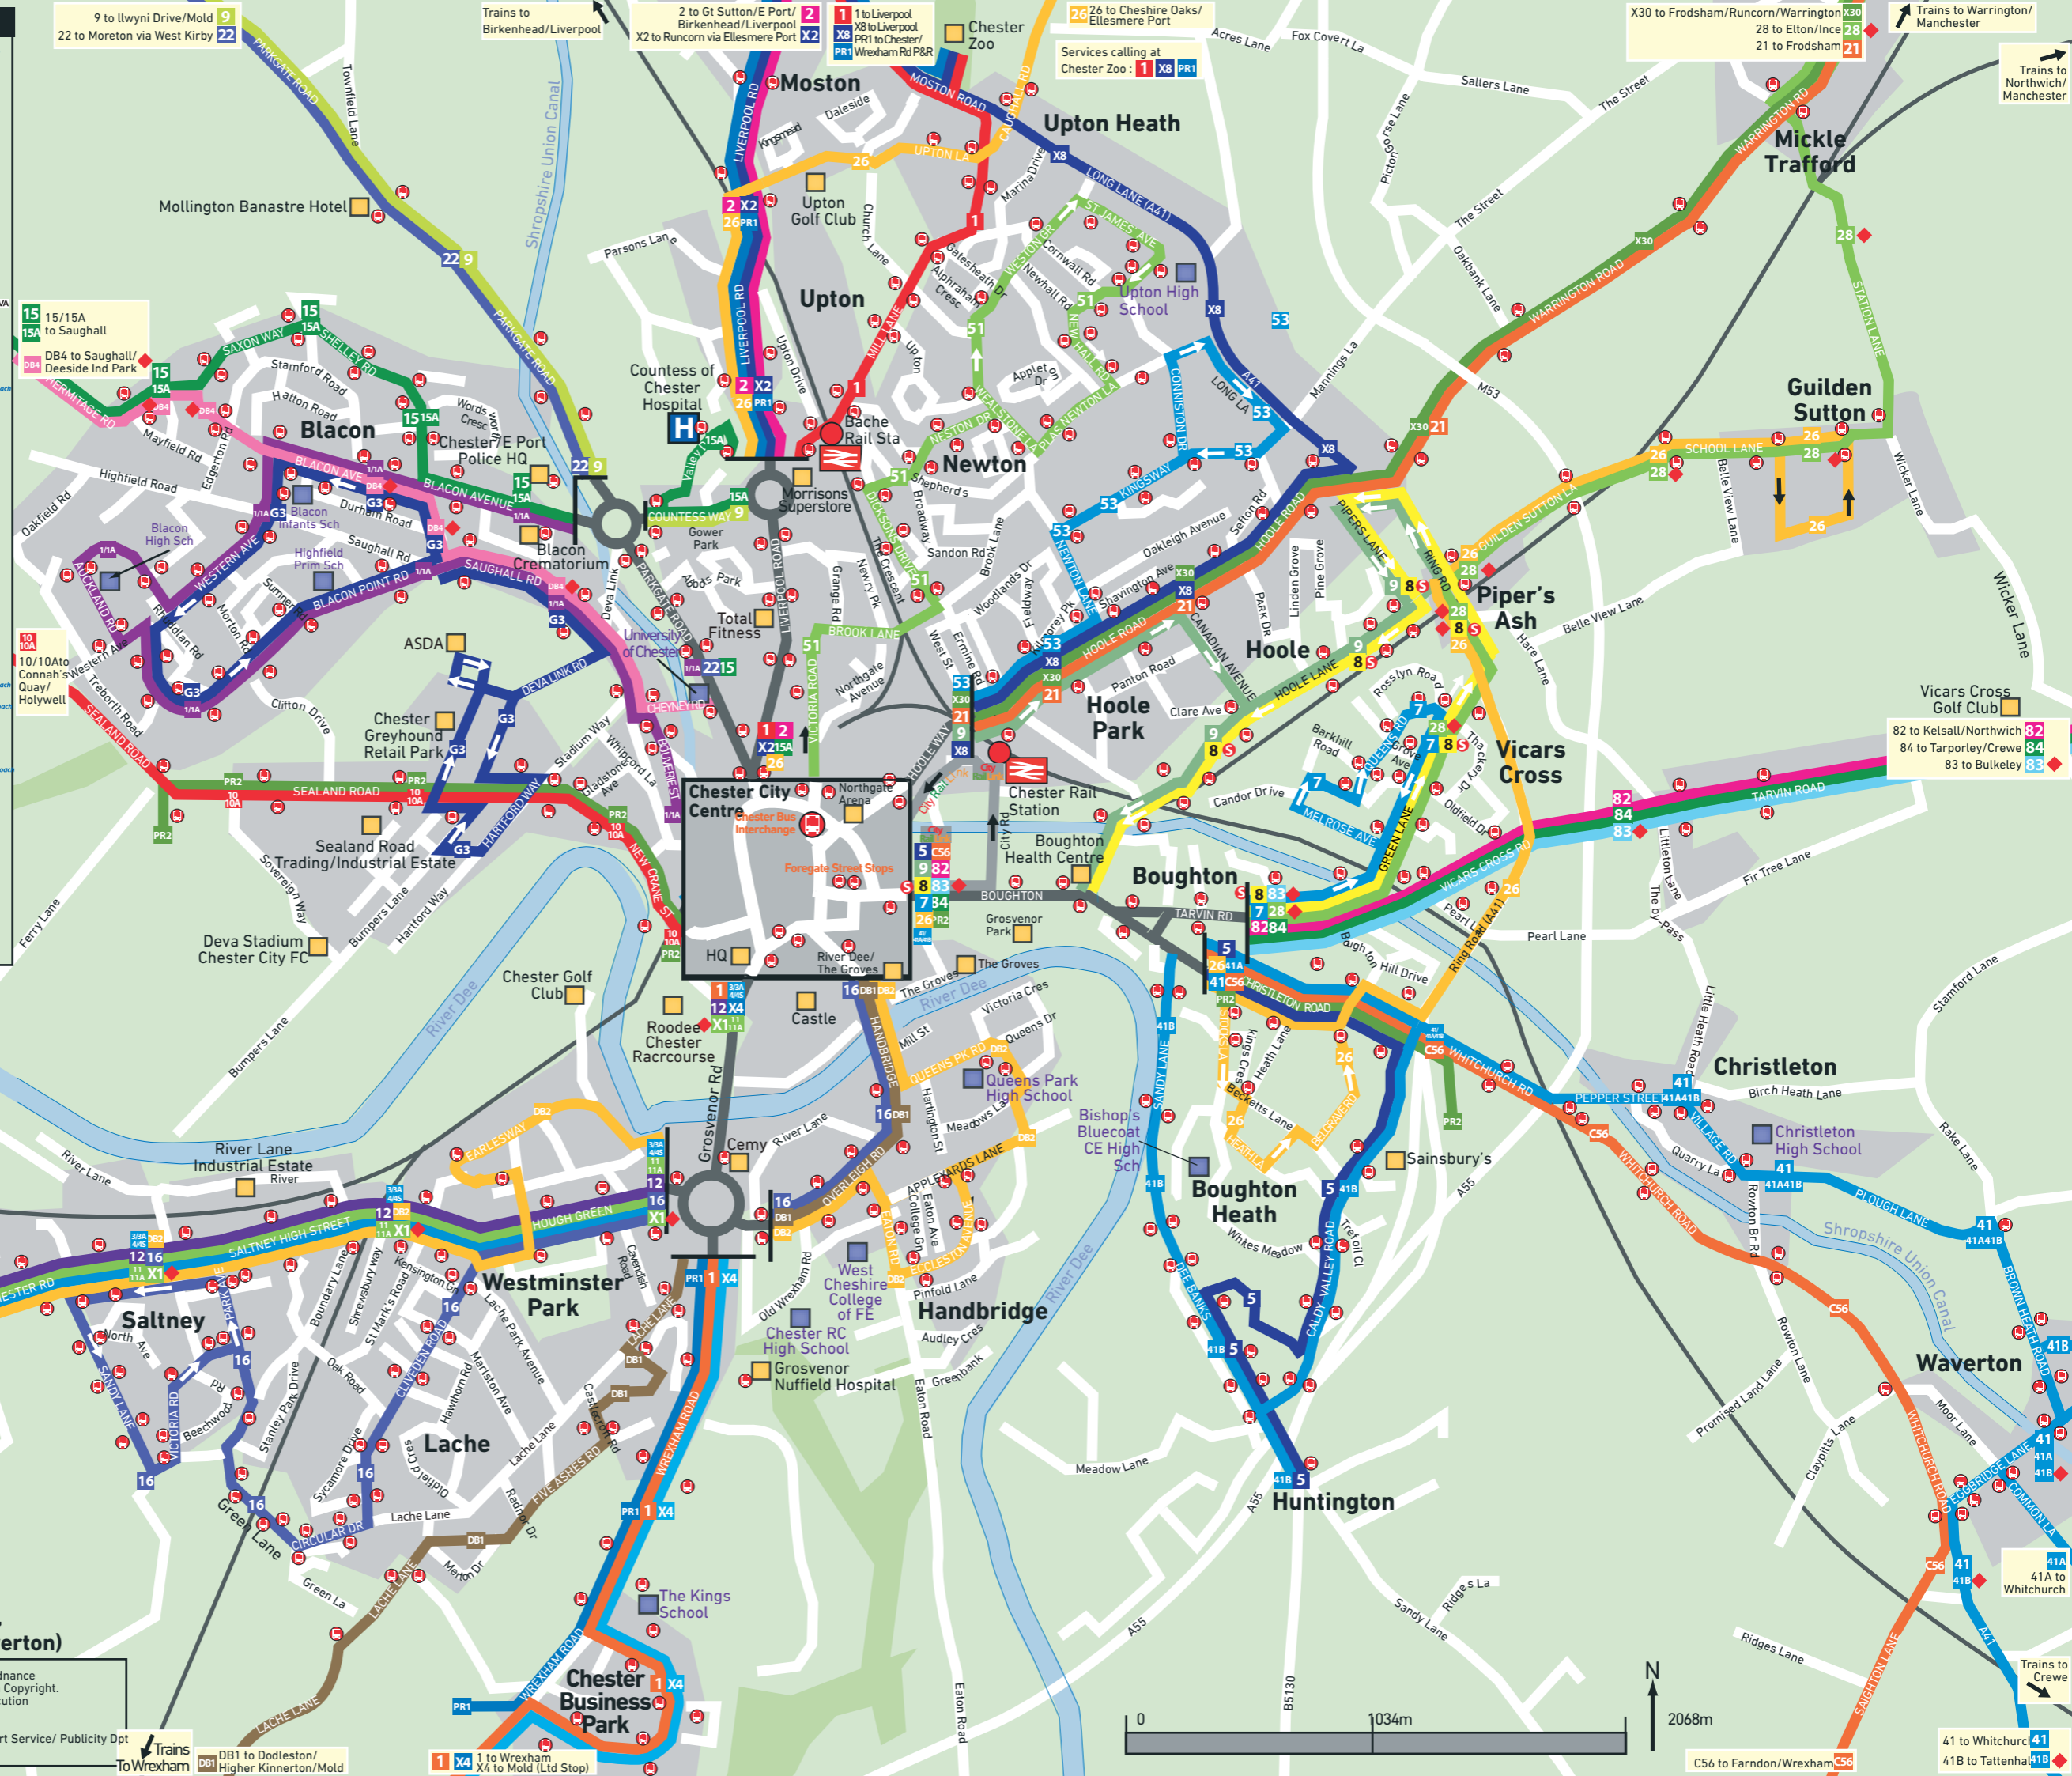

**Key:**

- Evening service
- Railway Station
- Railway Line
- Place of Interest
- School/College
- Occasional Journeys
- Route Direction
- Sundays only
- Bus Stop

Trains To North Wales

- 12 12 to Connah's Quay
- 11/11A 11/11A to Holywell/Mold
- 3/3A/4/4a 3/3A/4/4a to Mold
- X1 X1 to Mold/Ruthin

# Chester

(including Blacon, Christleton, Huntington, Lache, Newton, Saltney, Vicars Cross, Waverton)

This map is based upon Ordnance Survey material with the permission of Ordnance Survey on behalf of the Controller of Her Majesty's Stationery Office © Crown Copyright. Unauthorised reproduction infringes Crown copyright and may lead to prosecution or civil proceedings. (OS Licence No 100040296 2017) Produced & designed by Cheshire West & Chester Council Integrated Service/ Publicity Dpt Ref no Chester Master Map September 2017