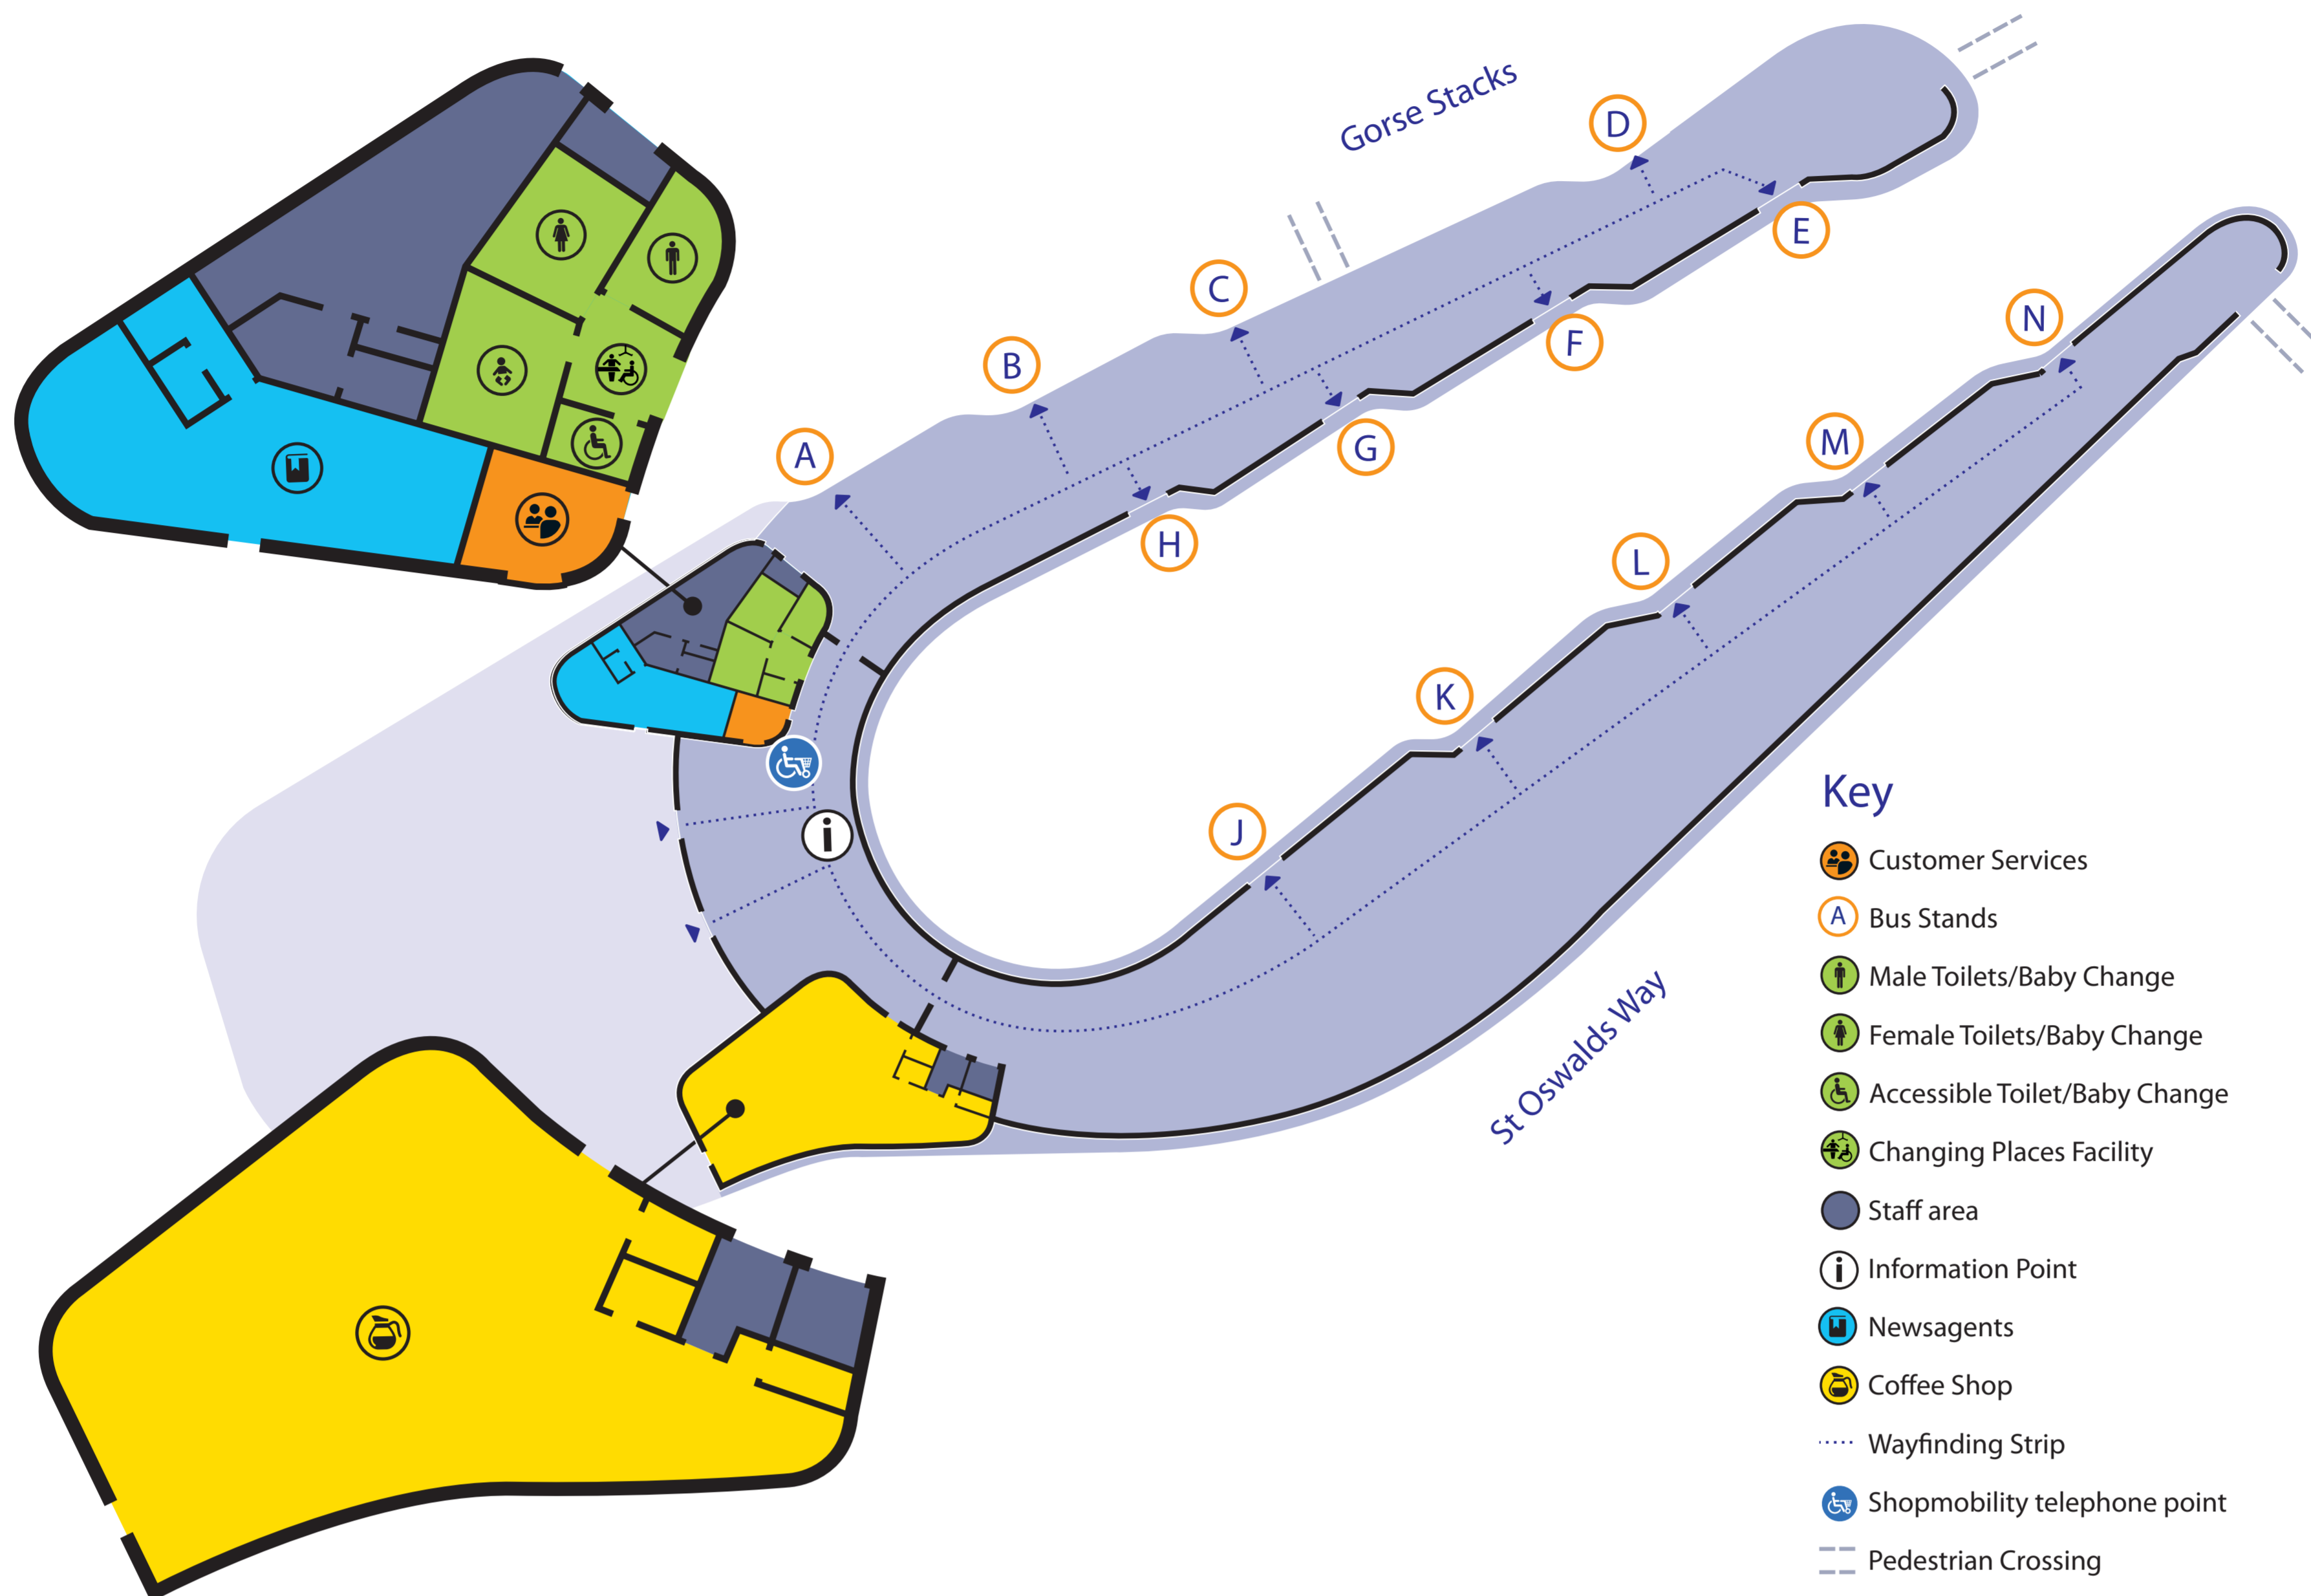

Chester Bus Interchange - Stand Departure Information

Stand Bus No Service Route

Stand	Bus No	Service Route
A	16	Saltney via Handbridge, Hough Green, Cliveden Rd/Lache
	53	Kingsway via Hoole Road
	8	Vicars Cross/Pipers Ash via Tarvin Road. Vicars Cross (Sundays)
	9	Pipers Ash via Hoole Road, Canadian Avenue, Hoole Lane
	21	Frodsham via Hoole Road, Helsby (Evenings & Sundays)
B	82	Northwich via Tarvin, Kelsall, Sandiway, Hartford* (3 journeys)
	84	Crewe via Tarvin, Tarporley, Nantwich
	61,62	Dodleston via Handbridge, Westminster Park
	X30	Warrington via Hoole Road, Helsby, Frodsham, Runcorn
	100	City Open Top Tour (Summer) Monday - Friday & Saturdays
C	605	Bishops Bluecoat School
	5	Huntington via Boughton, Christleton Road, Caldly Valley
	7	Vicars Cross via Boughton, Tarvin Road
	26	Guilden Sutton via Boughton, Belgrave Road
	41/41A/41B	Whitchurch via Waverton, Tattenhall, Malpas
D	C56	Wrexham via Whitchurch Road, Farndon, Holt
	CRL	City Centre/Chester Railway Station Link
	X1	Ruthin via Mold
E	PR1	Wrexham Road Park & Ride
	PR2	Boughton Heath (Sainsburys) Park & Ride
F	PR1	Upton (Zoo) Park & Ride
	PR2	Sealand Road Park & Ride