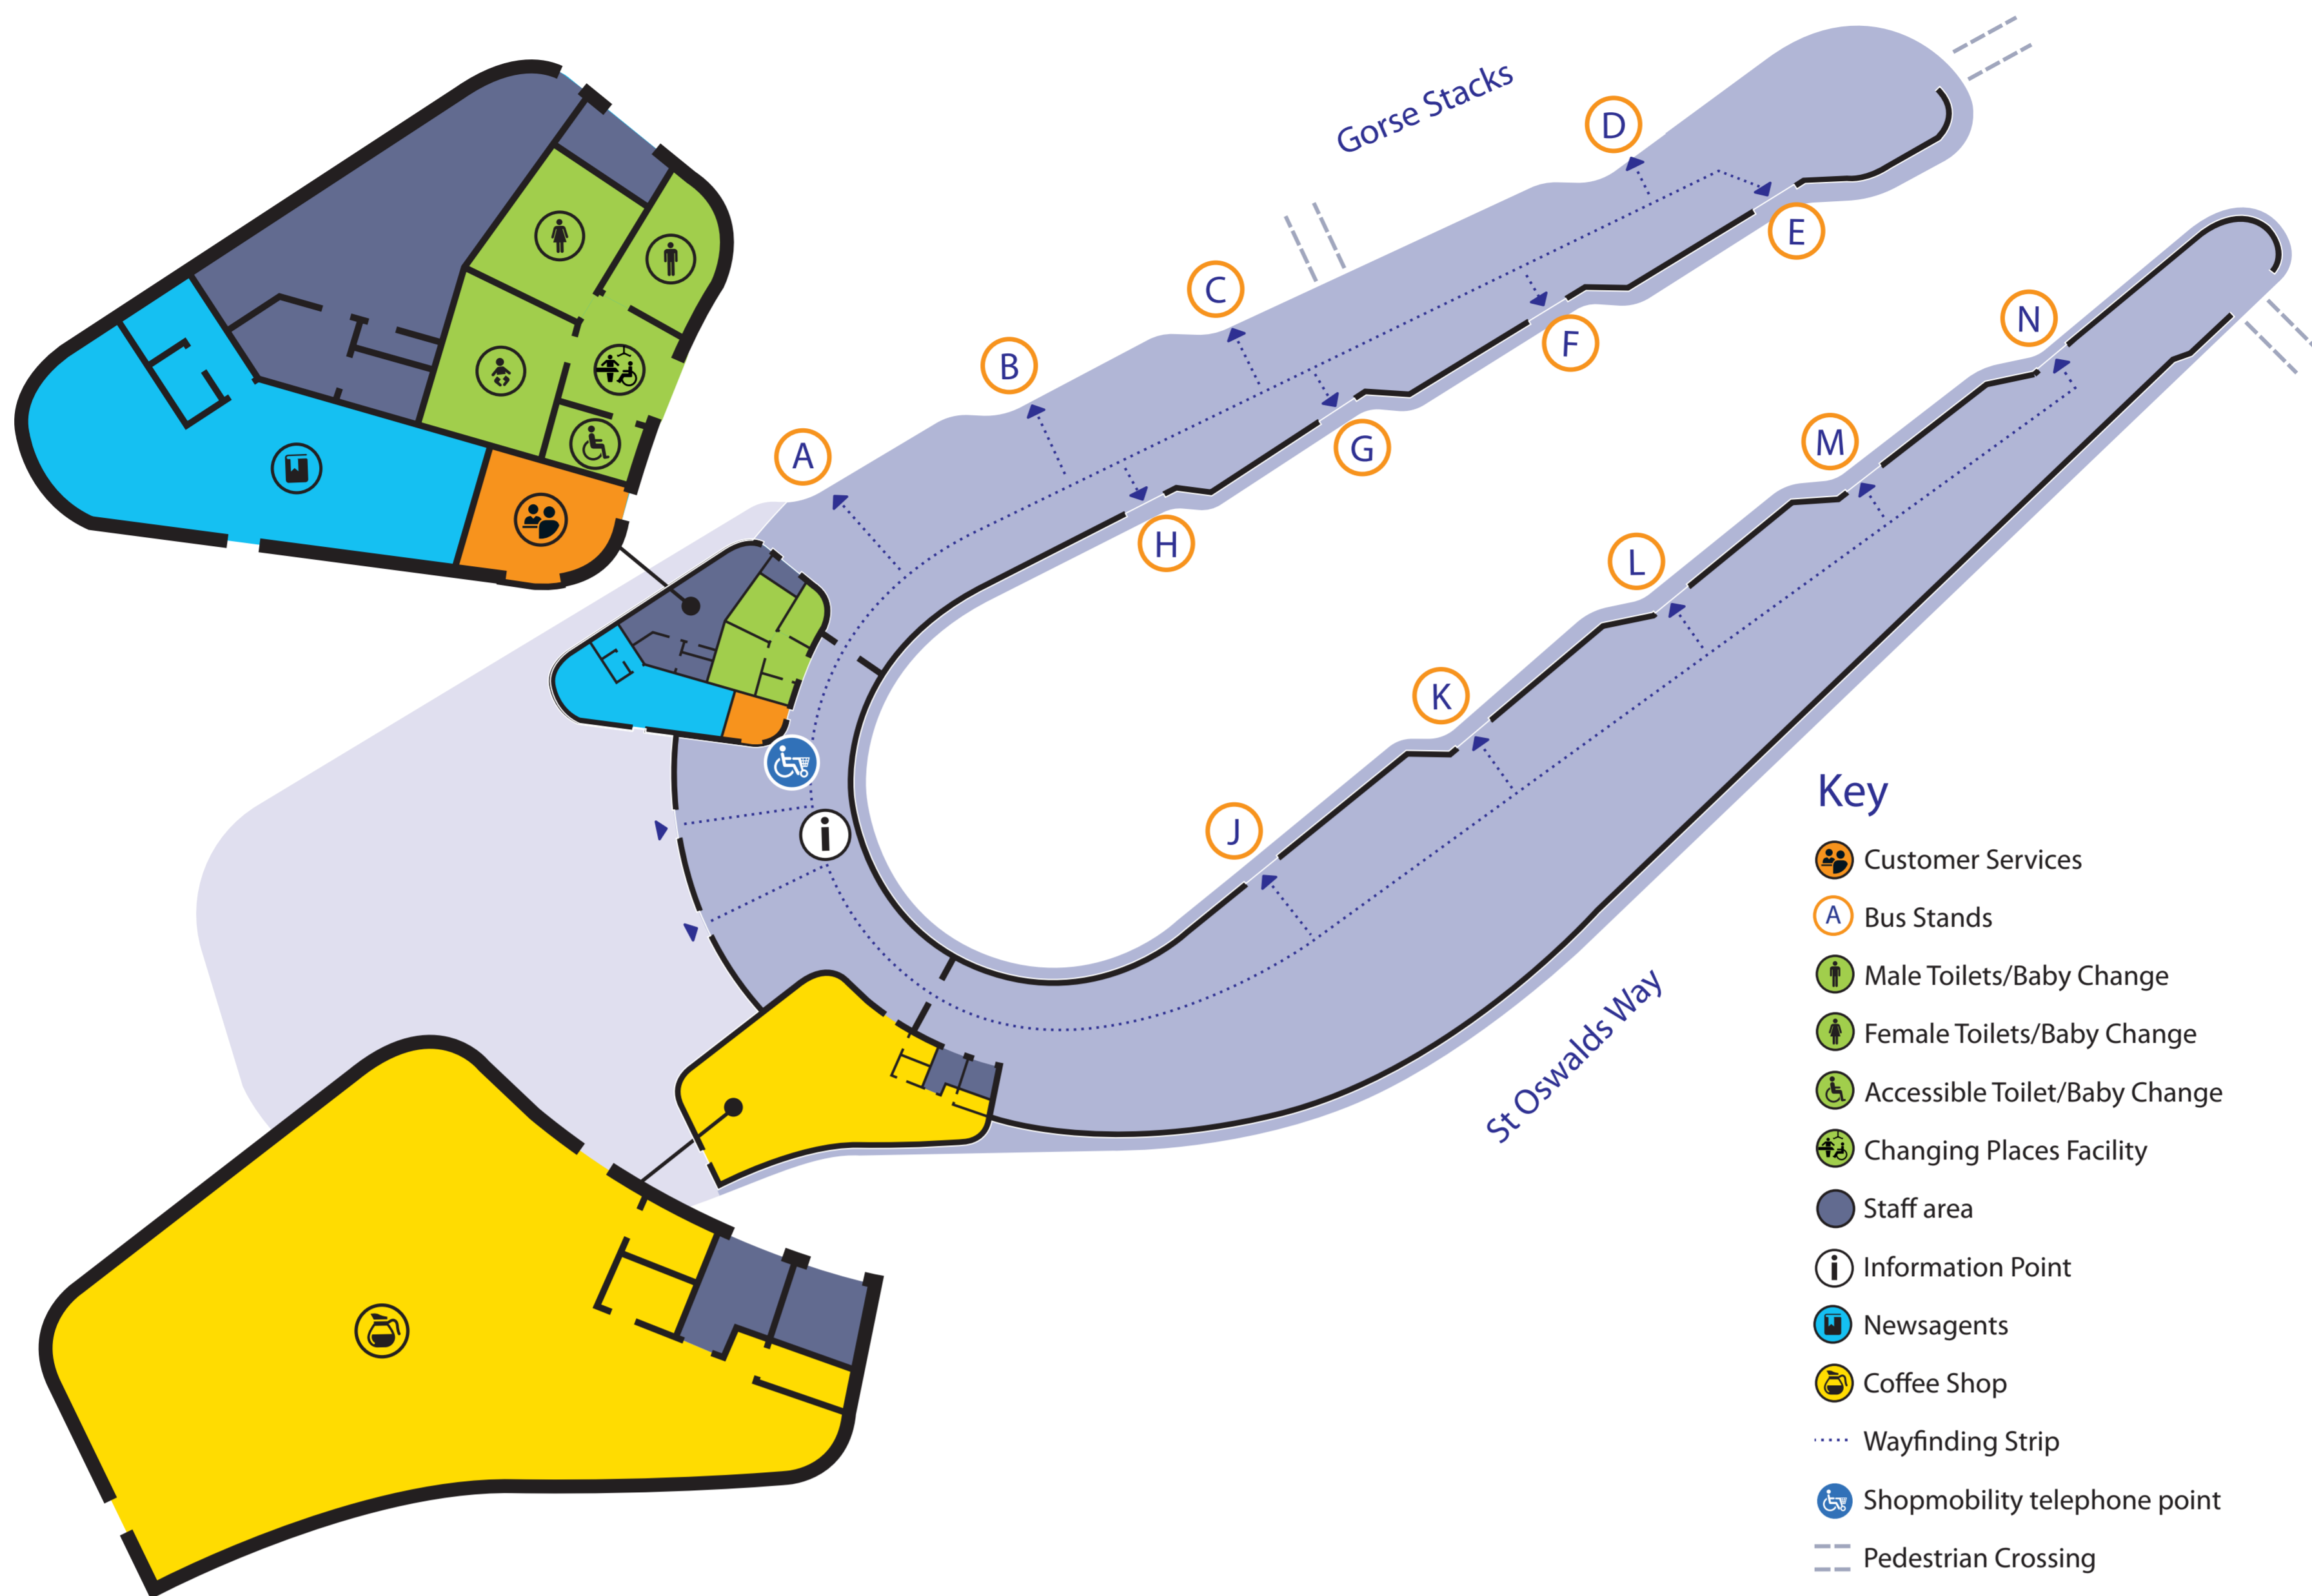

Chester Bus Interchange - Stand Departure Information

Key

- Customer Services
- Bus Stands
- Male Toilets/Baby Change
- Female Toilets/Baby Change
- Accessible Toilet/Baby Change
- Changing Places Facility
- Staff area
- Information Point
- Newsagents
- Coffee Shop
- Wayfinding Strip
- Shopmobility telephone point
- Pedestrian Crossing

Stand Bus No Service Route

Stand	Bus No	Service Route
A	16	Saltney via Handbridge, Hough Green, Cliveden Rd/Lache
	53	Kingsway via Hoole Road
	7	Vicars Cross via Boughton, Tarvin Road
	8	Vicars Cross/Pipers Ash via Tarvin Road. Vicars Cross (Sundays)
	9	Pipers Ash via Hoole Road, Canadian Avenue, Hoole Lane
B	21	Frodsham via Hoole Road, Helsby (Evenings & Sundays)
	84	Crewe via Tarvin, Tarporley, Nantwich
	61,62	Dodleston via Handbridge, Westminster Park, Kinnerton
	X30	Warrington via Hoole Road, Helsby, Frodsham, Runcorn
	100	City Open Top Tour (Summer) Monday - Friday & Saturdays
	605	Bishops Bluecoat School
	DB4	Deeside Industrial Park via Blacon, Saughall
C	5	Huntington/Wrexham via Christleton Road, Caldley Valley, Farndon
	4,4S	Mold via Boughton Park, Buckley
	12	Mold via Sandycroft, Queensferry, Northop
	13	Mold via Handbridge, Boughton, Buckley
	26	Guilden Sutton via Boughton, Belgrave Road
	41/A/B/C	Whitchurch via Waverton, Tattenhall, Malpas
	40	Chester Railway Station (City Rail Link)
D	X1	Ruthin via Mold
	X4	Mold via Chester Business Park, Boughton Park
	X4	Ellesmere Port via Liverpool Road, Cheshire Oaks
	PR1	Wrexham Road Park & Ride
PR2	Boughton Heath Park & Ride	