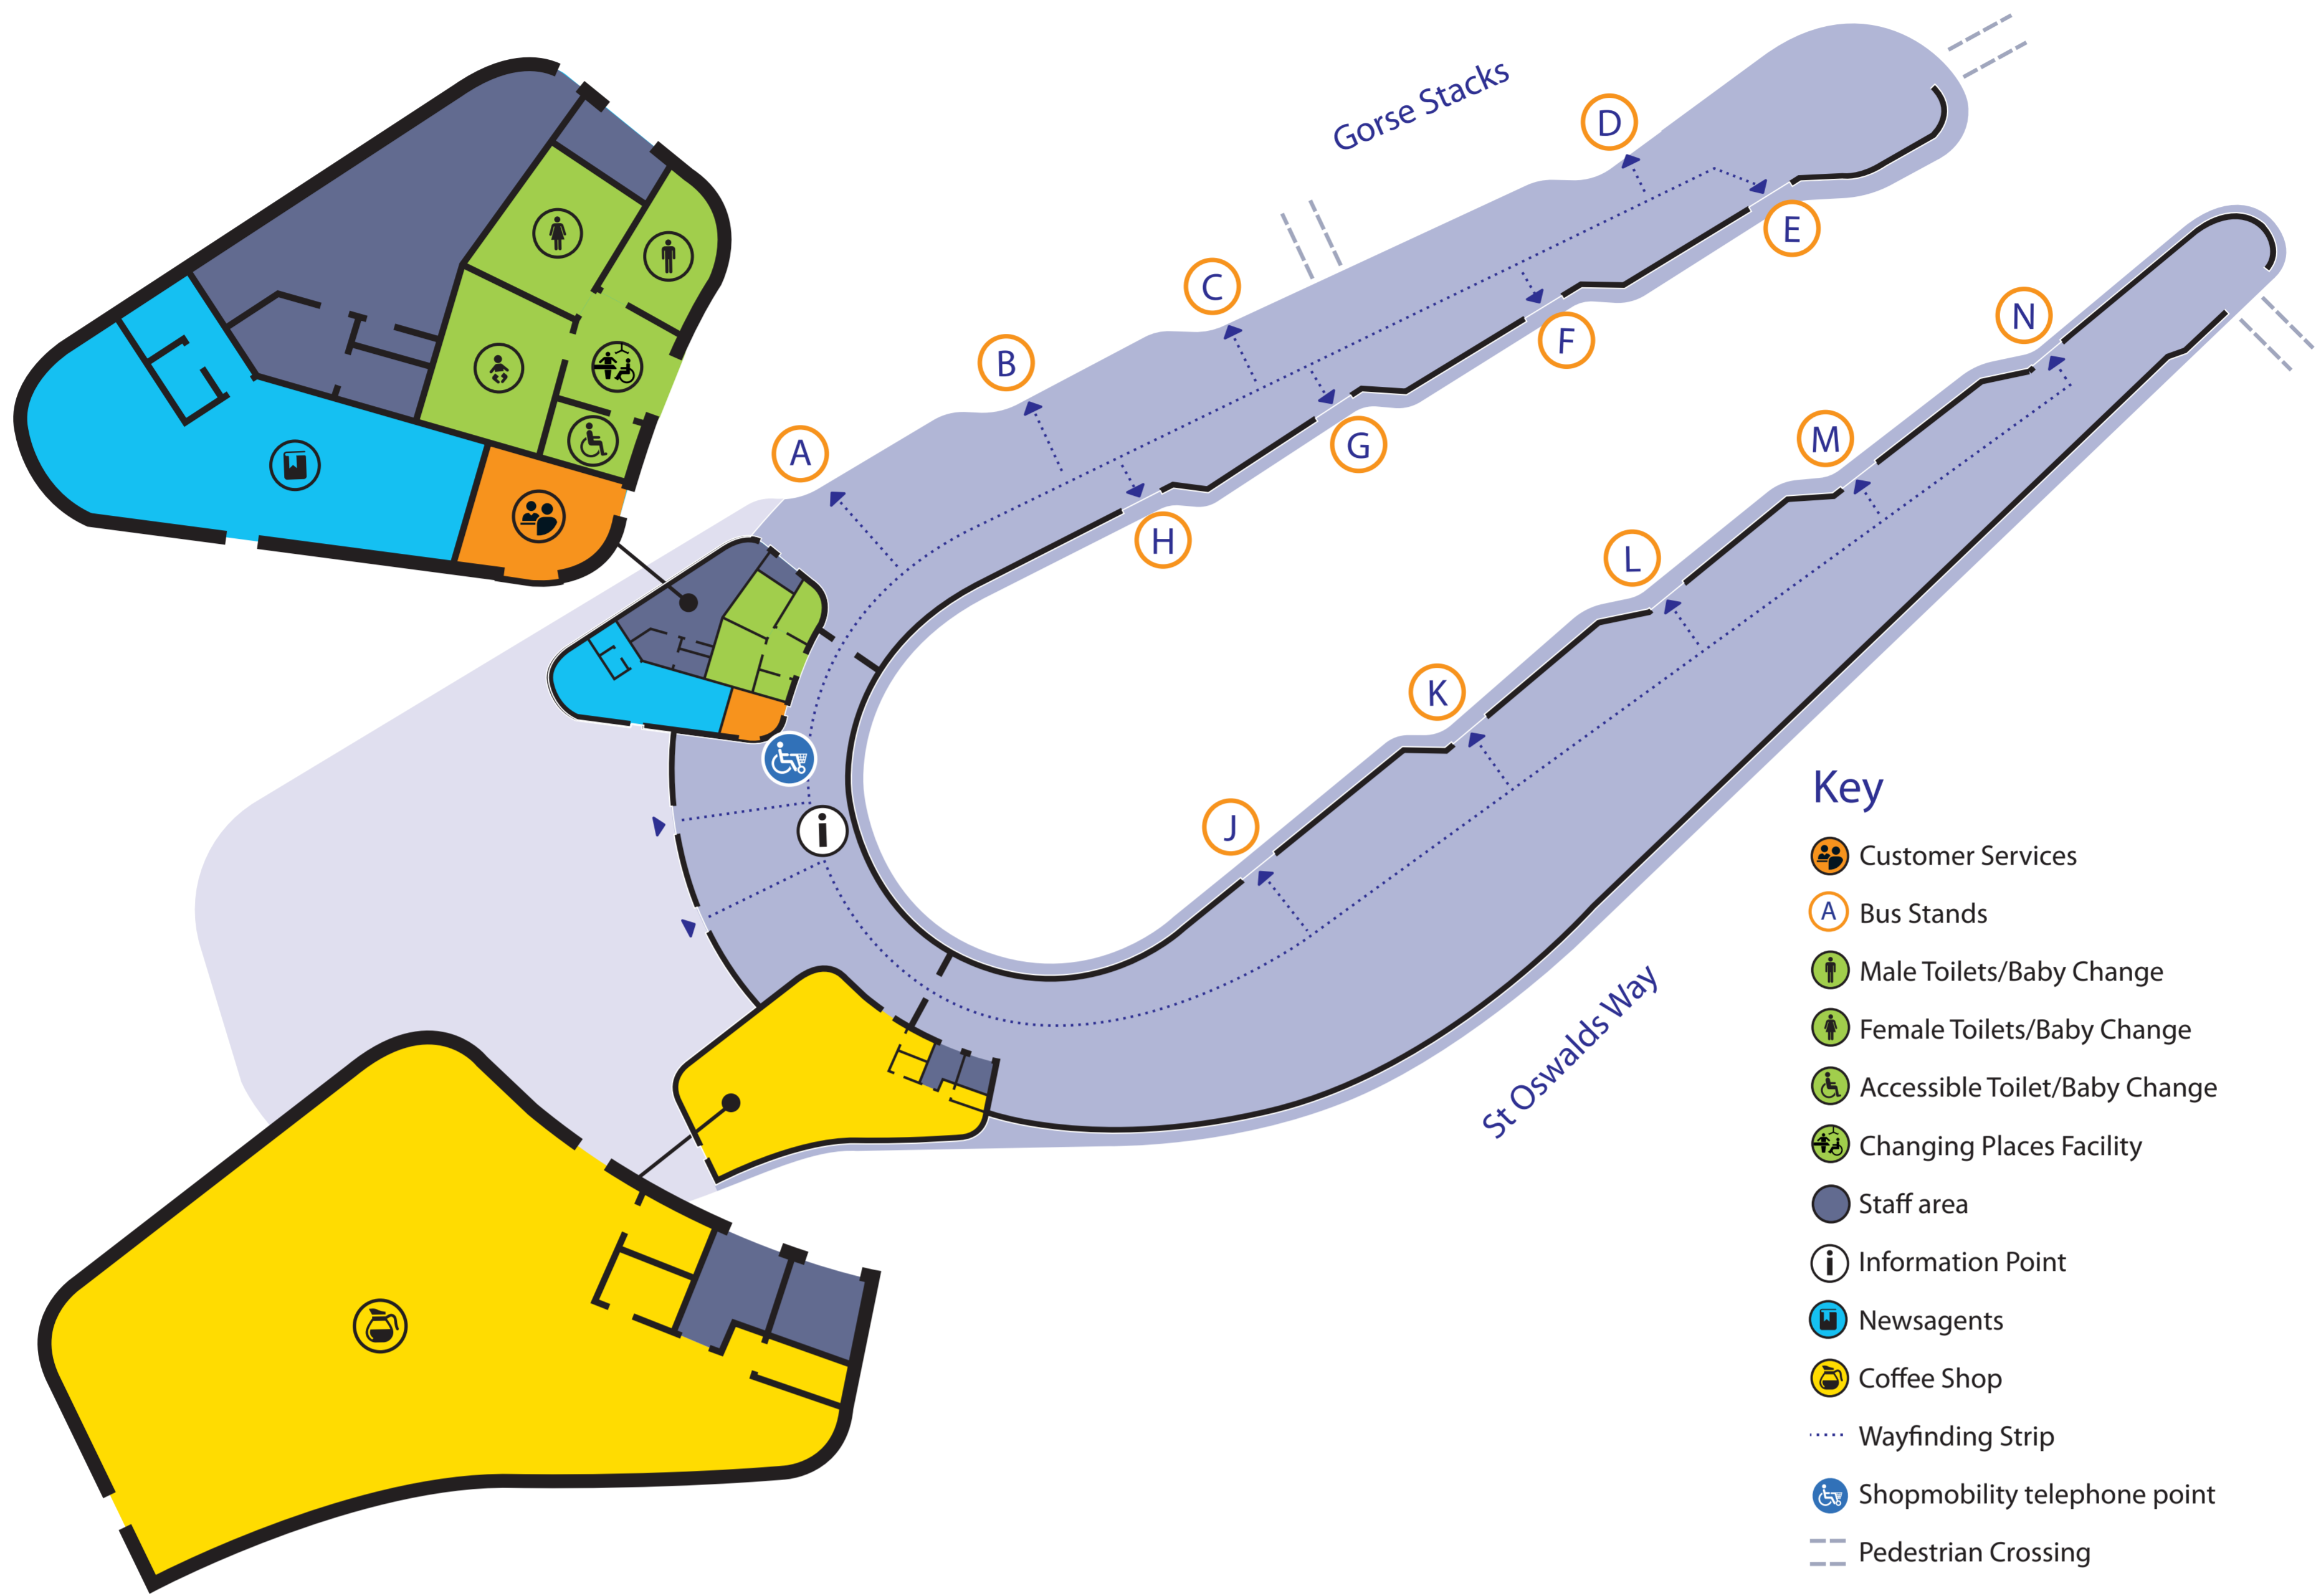

Chester Bus Interchange - Stand Information

Stand	Bus No	Service Route
A	16	Saltney via Handbridge, Hough Green, Cliveden Rd/Lache
	53	Kingsway via Hoole Road
	7	Vicars Cross via Boughton, Tarvin Road
	8	Vicars Cross/Pipers Ash via Tarvin Road. Vicars Cross (Sundays)
B	9	Pipers Ash via Hoole Road, Canadian Avenue, Hoole Lane
	100	City Tour Bus (Summer) Mondays to Saturdays
	61,62	Doddleston via Handbridge, Westminster Park, Kinnerton
	X30	Warrington via Hoole Road, Helsby, Frodsham, Runcorn
	X30	Frodsham via Mickle Trafford, Helsby (Evenings & Sundays)
C	5	Huntington/Wrexham via Christleton Road, Caldley Valley, Farndon
	4,4S	Mold via Boughton Park, Buckley
	26	Guilden Sutton via Boughton, Belgrave Road
	41	Whitchurch via Waverton, Tattenhall, Malpas
	40	Chester Railway Station (City Rail Link)
	X1	Ruthin via Mold
D	PR1	Wrexham Road Park & Ride
	PR2	Boughton Heath Park & Ride

Stand	Bus No	Service Route
E	PR3	Upton (Zoo) Park & Ride
	PR2	Sealand Road Park & Ride No Service currently
F	10/10A (10)	Ffordd Llanarth via Sealand Rd / (10A) Flint via Sealand Rd
	11/11A	Holywell via Boughton, Queensferry, Flint
G	1	Blacon via Blacon Point Road, Blacon Parade
	1A	Blacon via Blacon Parade, Blacon Point Road
H	15	Saughall via Parkgate Road, Blacon
	15A	Saughall via Countess Hospital, Blacon
J	51	Plas Newton via Upton, Weston Grove
	200	Shopper Hopper - Bus Interchange-Princess Street-Chester Racecourse
	204	Deeside Industrial Park via Blacon, Saughall
K	1	Liverpool via Zoo, Cheshire Oaks, Ellesmere Port (services after 2100 dep from stand F)
	26	Ellesmere Port via Stoak, Wervin
L	X1	Liverpool via Hoole Road, Zoo, Cheshire Oaks, Ellesmere Port, Overpool
	82	Northwich/Rudheath via Tarvin, Kelsall, Sandiway, Hartford, Greenbank
M	84	Crewe via Vicars Cross Rd, Tarvin, Tarporley, Nantwich
	2	Ellesmere Port/Runcorn via Hope Farm, Ellesmere Port, Elton, Frodsham
N	22	West Kirby via Willaston, Neston, Parkgate, Heswall
		national express National Express Coach Services