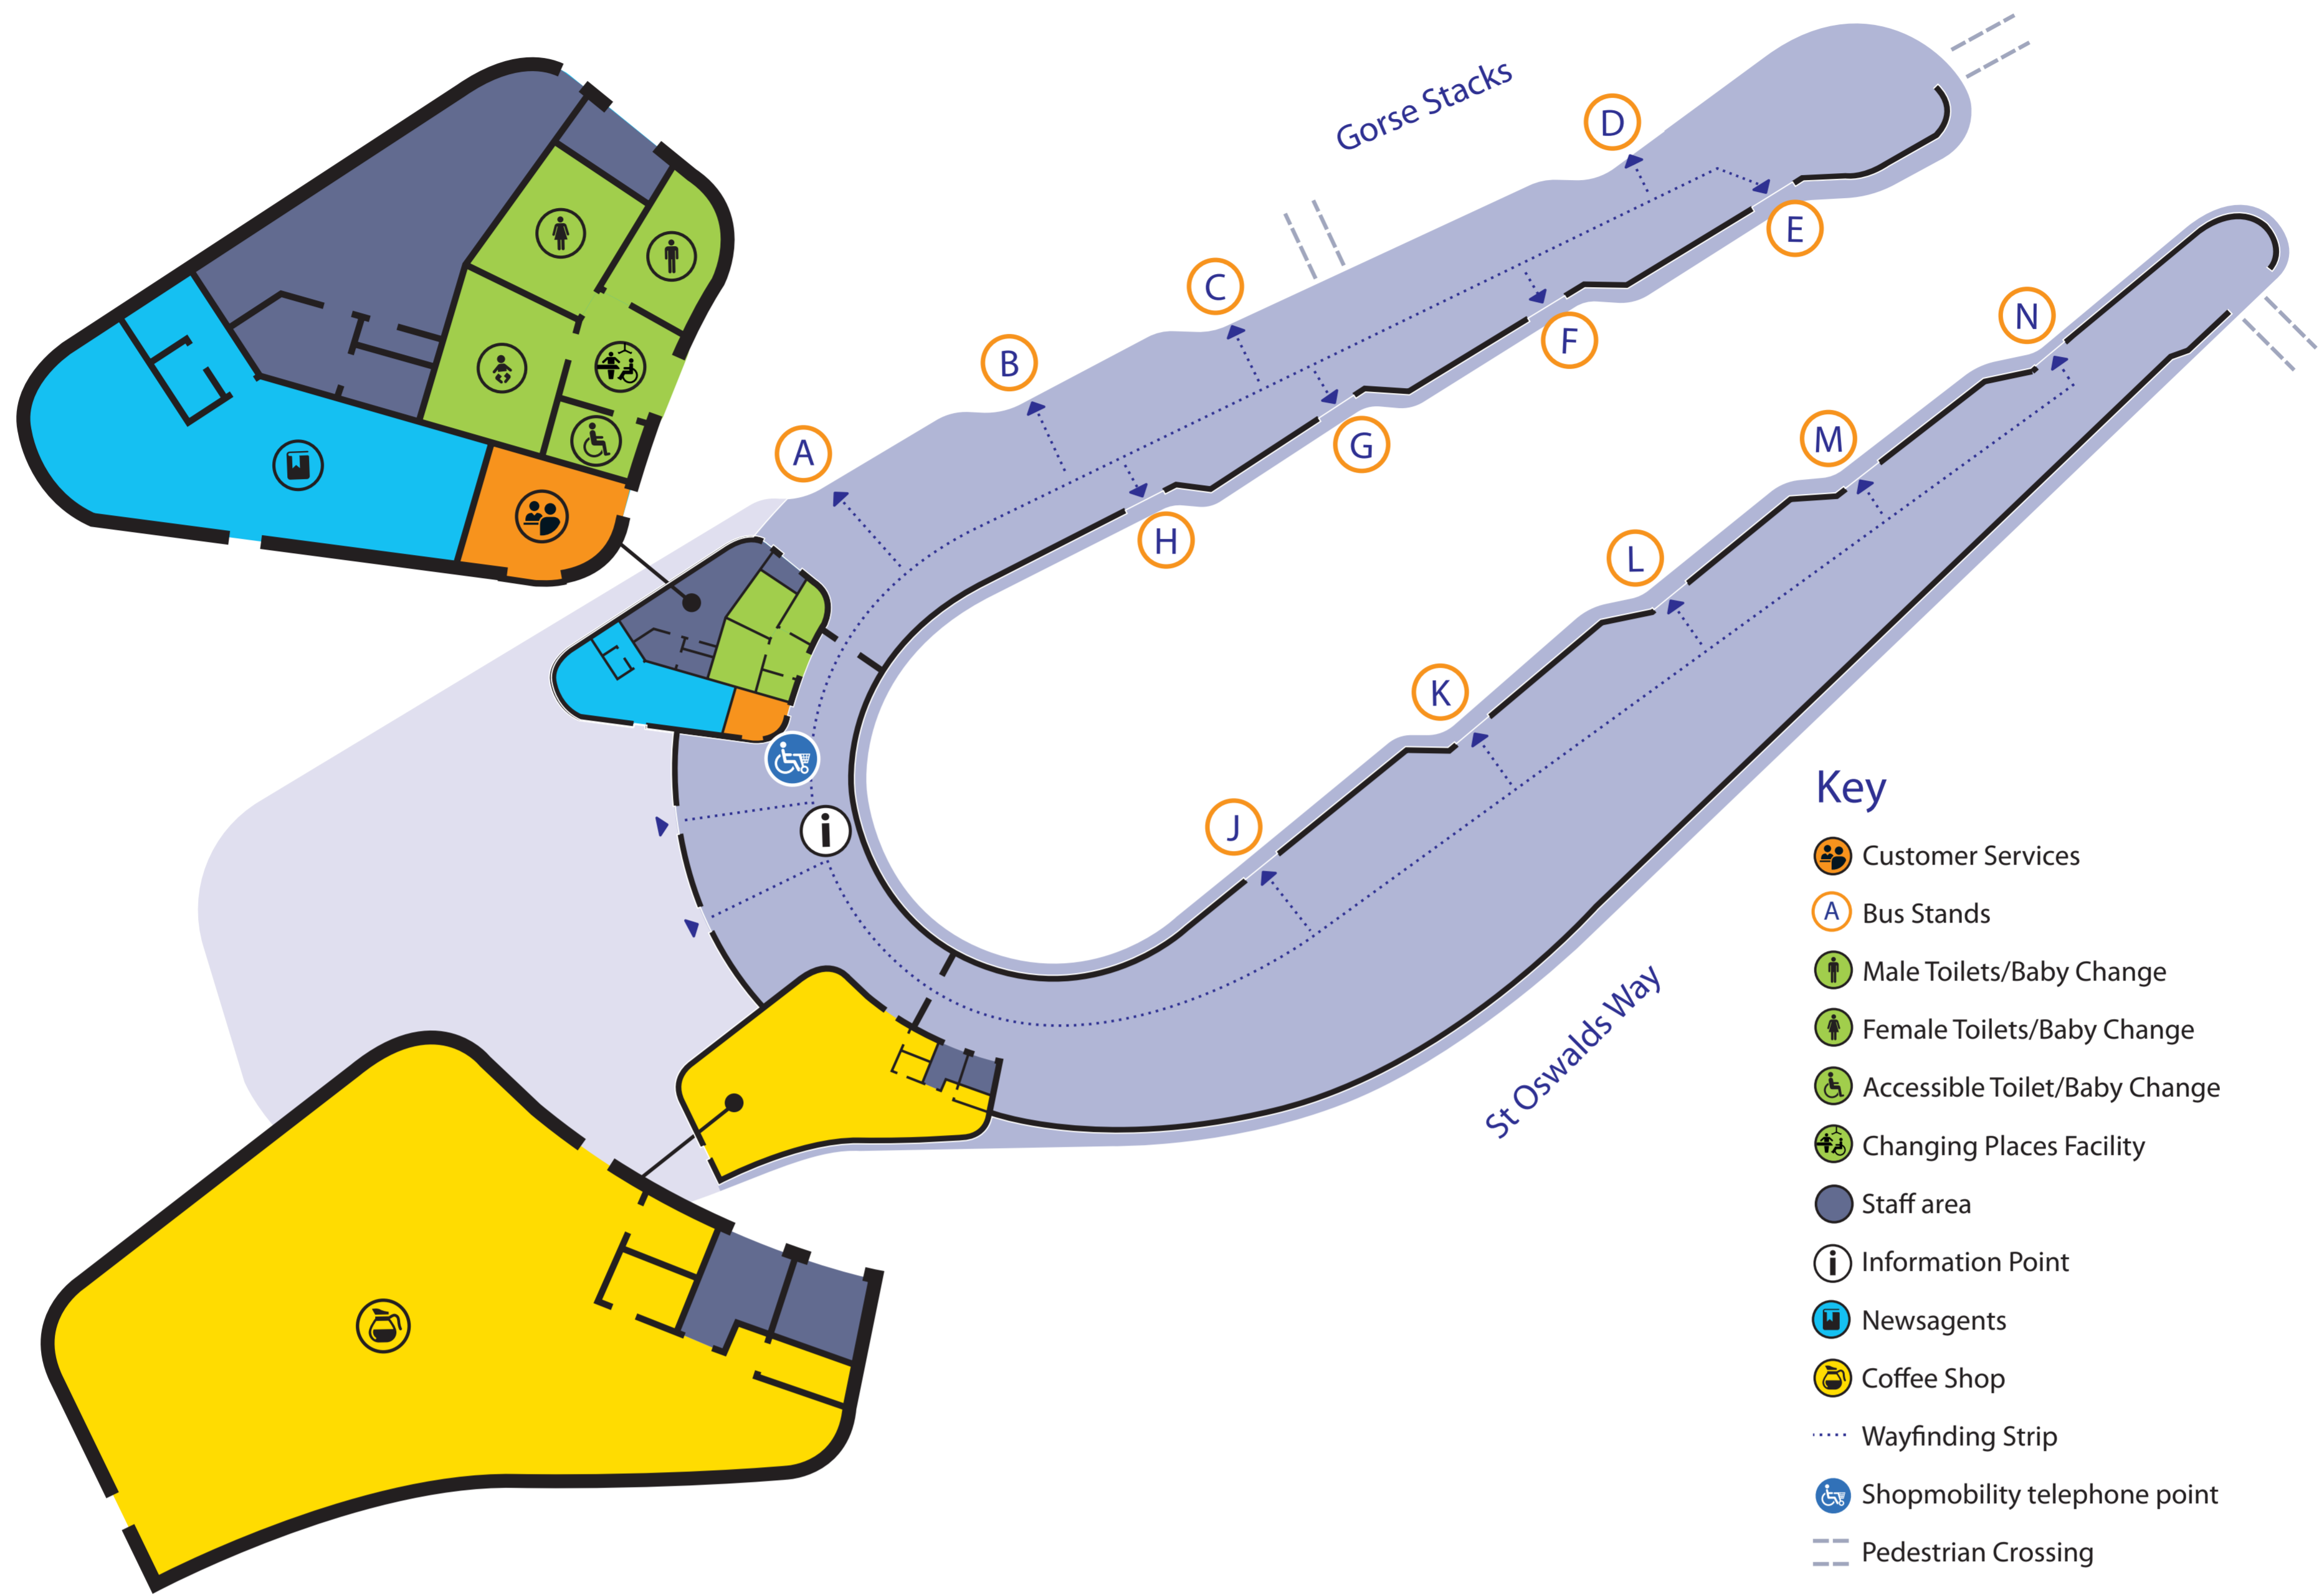

Chester Bus Interchange - Stand Information

Key

- Customer Services
- Bus Stands
- Male Toilets/Baby Change
- Female Toilets/Baby Change
- Accessible Toilet/Baby Change
- Changing Places Facility
- Staff area
- Information Point
- Newsagents
- Coffee Shop
- Wayfinding Strip
- Shopmobility telephone point
- Pedestrian Crossing

Stand Bus No Service Route

| Stand | Bus No | Service Route |
|-------|--------|--|
| A | 16 | Saltney via Handbridge, Hough Green, Cliveden Rd/Lache |
| | 53 | Kingsway via Hoole Road |
| | 7 | Vicars Cross via Boughton, Tarvin Road |
| | 8 | Vicars Cross/Pipers Ash via Tarvin Road. Vicars Cross (Sundays) |
| | 9 | Pipers Ash via Hoole Road, Canadian Avenue, Hoole Lane |
| B | 100 | City Tour Bus (Summer) Mondays to Saturdays |
| | 61,62 | Doddleston via Handbridge, Westminster Park, Kinnerton |
| | X30 | Warrington via Hoole Road, Helsby, Frodsham, Runcorn |
| | X30 | Frodsham via Mickle Trafford, Helsby (Evenings & Sundays) |
| | 5 | Huntington/Wrexham via Christleton Road, Caldley Valley, Farndon |
| C | 4,4S | Mold via Boughton Park, Buckley |
| | 26 | Guilden Sutton via Boughton, Belgrave Road |
| | 41 | Whitchurch via Waverton, Tattenhall, Malpas |
| | 40 | Chester Railway Station (City Rail Link) |
| | X1 | Ruthin via Mold |
| D | PR1 | Wrexham Road Park & Ride |
| | PR2 | Boughton Heath Park & Ride |