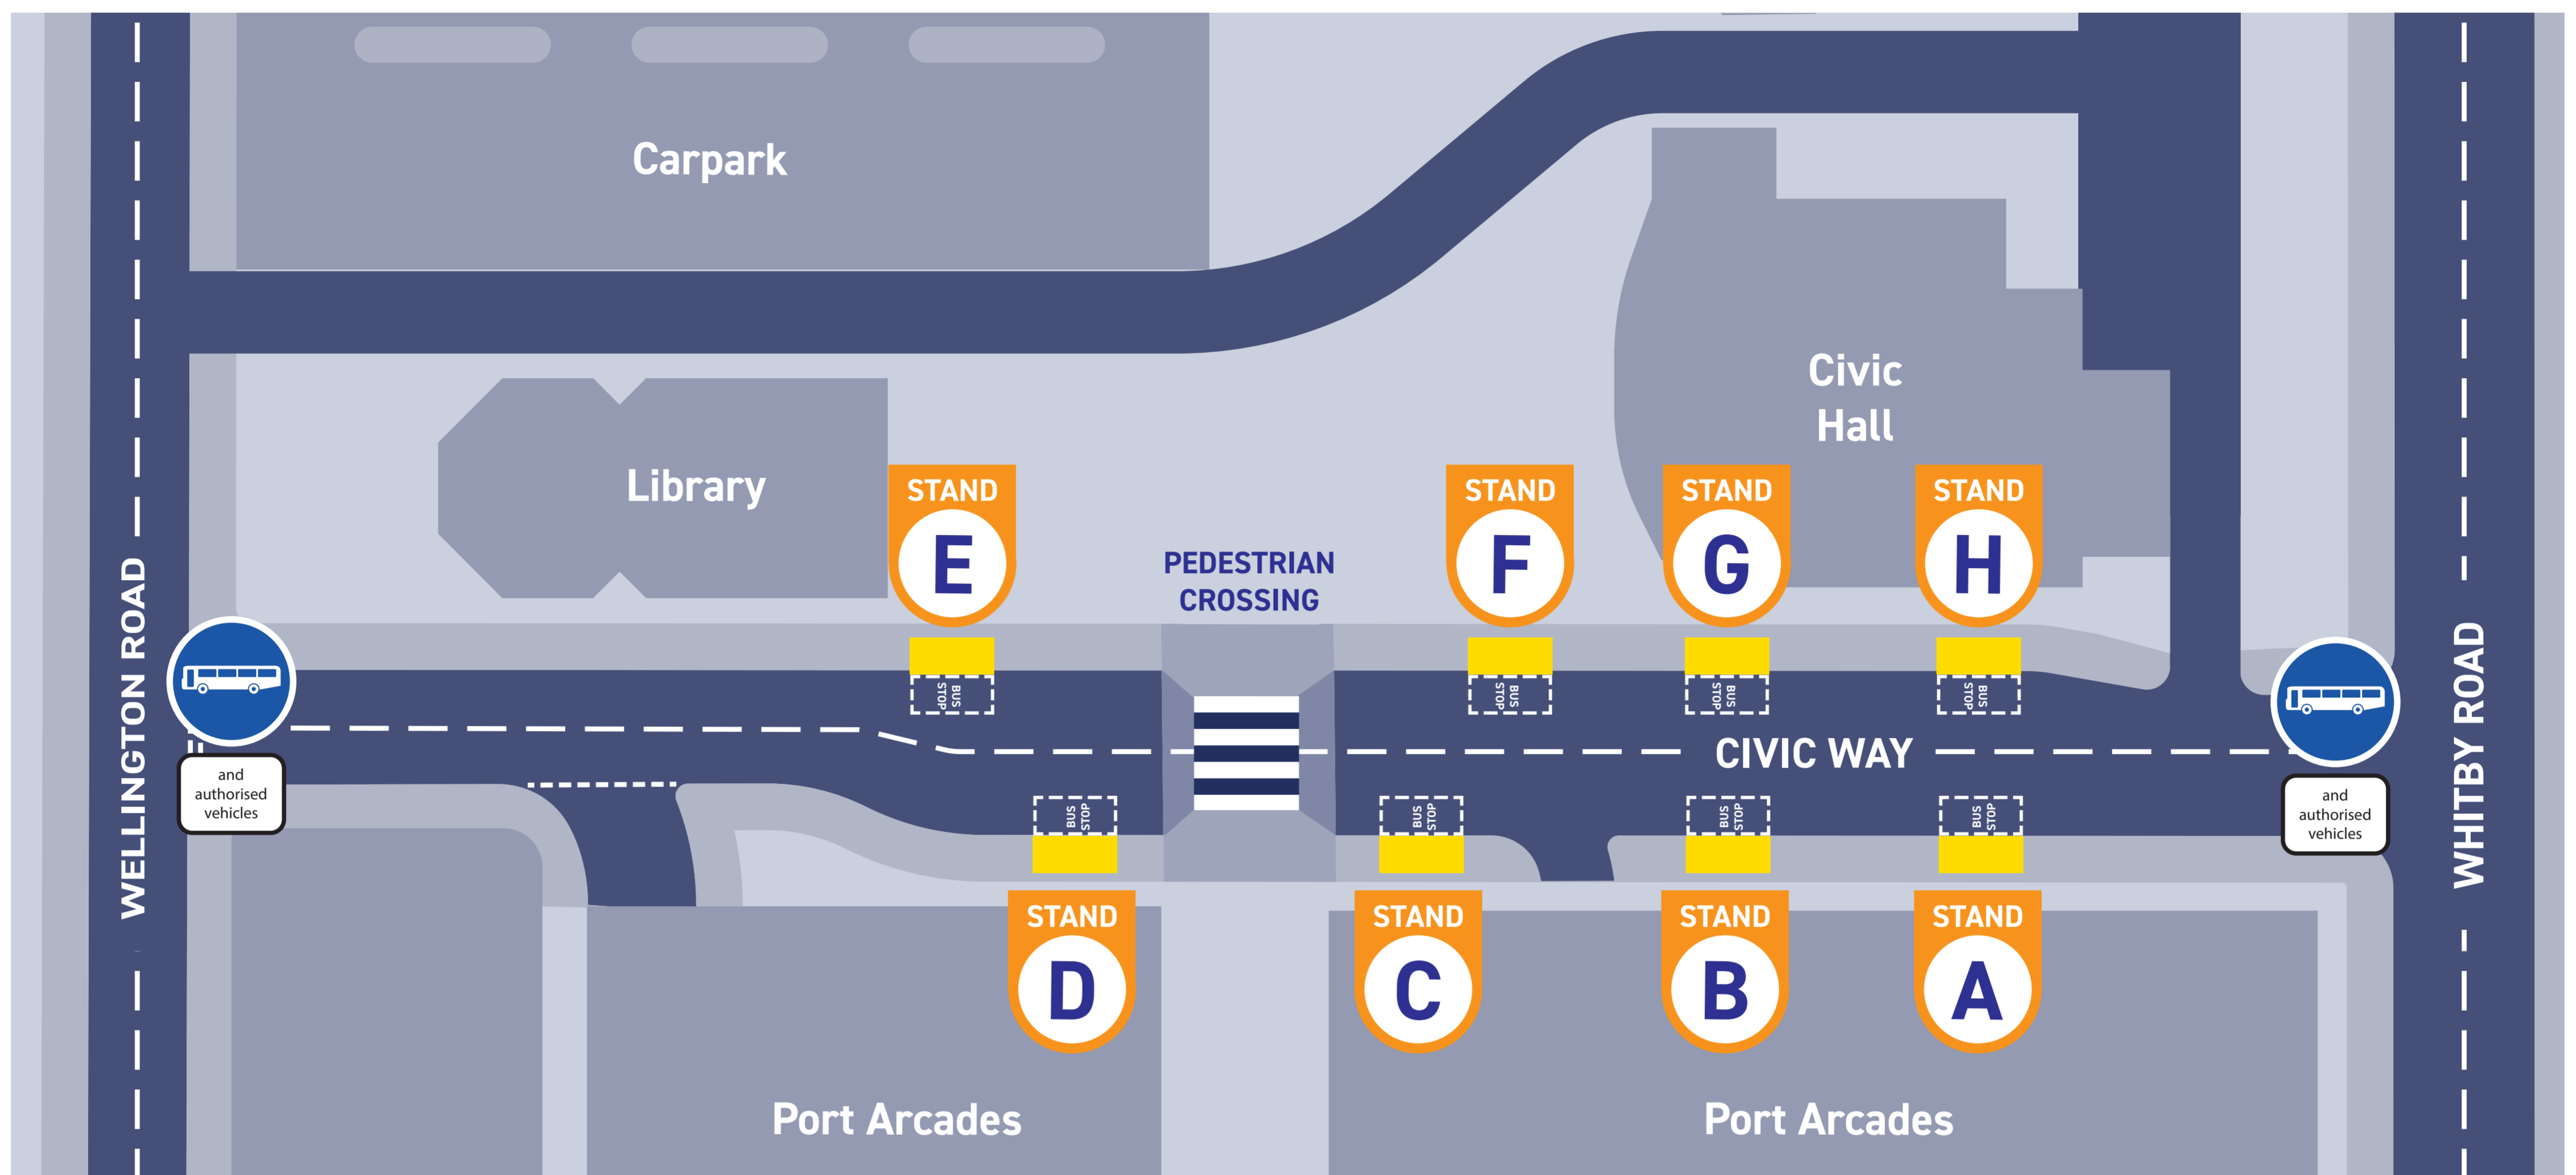

## Ellesmere Port Bus Interchange - Stand Information

Stand	Bus No	Destination/Route	Operator	Stand	Bus No	Destination/Route	Operator
<b>A</b>		<b>Alighting Stand</b> Buses do not pick up here		<b>E</b>		<b>Alighting Stand</b> Buses do not pick up here	
	2	<b>Runcorn</b> (Halton Lea) via Cheshire Oaks Elton, Helsby, Frodsham	Stagecoach	<b>F</b>		<b>This stand is temporarily out of use</b>	
<b>B</b>	5	<b>Mold</b> via Stanney Grange, Cheshire Oaks Deeside Industrial Park, Queensferry Ewloe, Buckley	arriva		1	<b>Liverpool</b> via Great Sutton, Little Sutton Eastham, Bromborough, Rock Ferry, Birkenhead	Stagecoach
	1	<b>Chester Railway Station</b> via Cheshire Oaks Stanney Oaks, Chester Zoo, Upton, Countess of Chester Hospital, Chester Bus Interchange	Stagecoach		X1	<b>Liverpool</b> via Overpool, Little Sutton Eastham, Bromborough, Rock Ferry, Birkenhead	Stagecoach
<b>C</b>	X1	<b>Chester</b> via Cheshire Oaks, Chester Zoo Upton, Hoole, Chester Railway Station	Stagecoach	<b>G</b>	7	<b>Rivacre (Local Service)</b> via Westminster Road (for Merseyrail Station) Rossmore Road East, Netherpool	Stagecoach
	2	<b>Chester</b> via Whitby, Hope Farm, Backford Cross Countess of Chester Hospital	Stagecoach		102 & 103	<b>Ellesmere Port Merseyrail Station</b> via Whitby Road (Sundays & Bank Holidays)	Stagecoach
	26	<b>Guilden Sutton</b> via Underwood Drive Chester Road, Stoak, Wervin, Upton Countess of Chester Hospital, Chester Bus Interchange, Boughton	Arrowbrook		6	<b>Little Sutton (Local Service)</b> via Regent Street Sutton Way, Gleneagles Road, Wetherby Way Glenwood Road	Stagecoach
<b>D</b>	102	<b>Ellesmere Port Circular</b> via Stanney Grange Cheshire Oaks, Sycamore Drive, Hope Farm Whitby Cottage Hospital (Sunday & Public Holidays)	Stagecoach	<b>H</b>	272	<b>Neston</b> via Loxdale Drive, Little Sutton Hooton Merseyrail Station, Willaston	Aintree Coachline
	103	<b>Ellesmere Port Circular</b> via Whitby Cottage Hospital Hope Farm, Sycamore Drive, Cheshire Oaks Stanney Grange (Sundays & Public Holidays)	Stagecoach		359	<b>Neston High School</b> via Little Sutton, Hooton, Willaston, (Schooldays)	Aintree Coachline