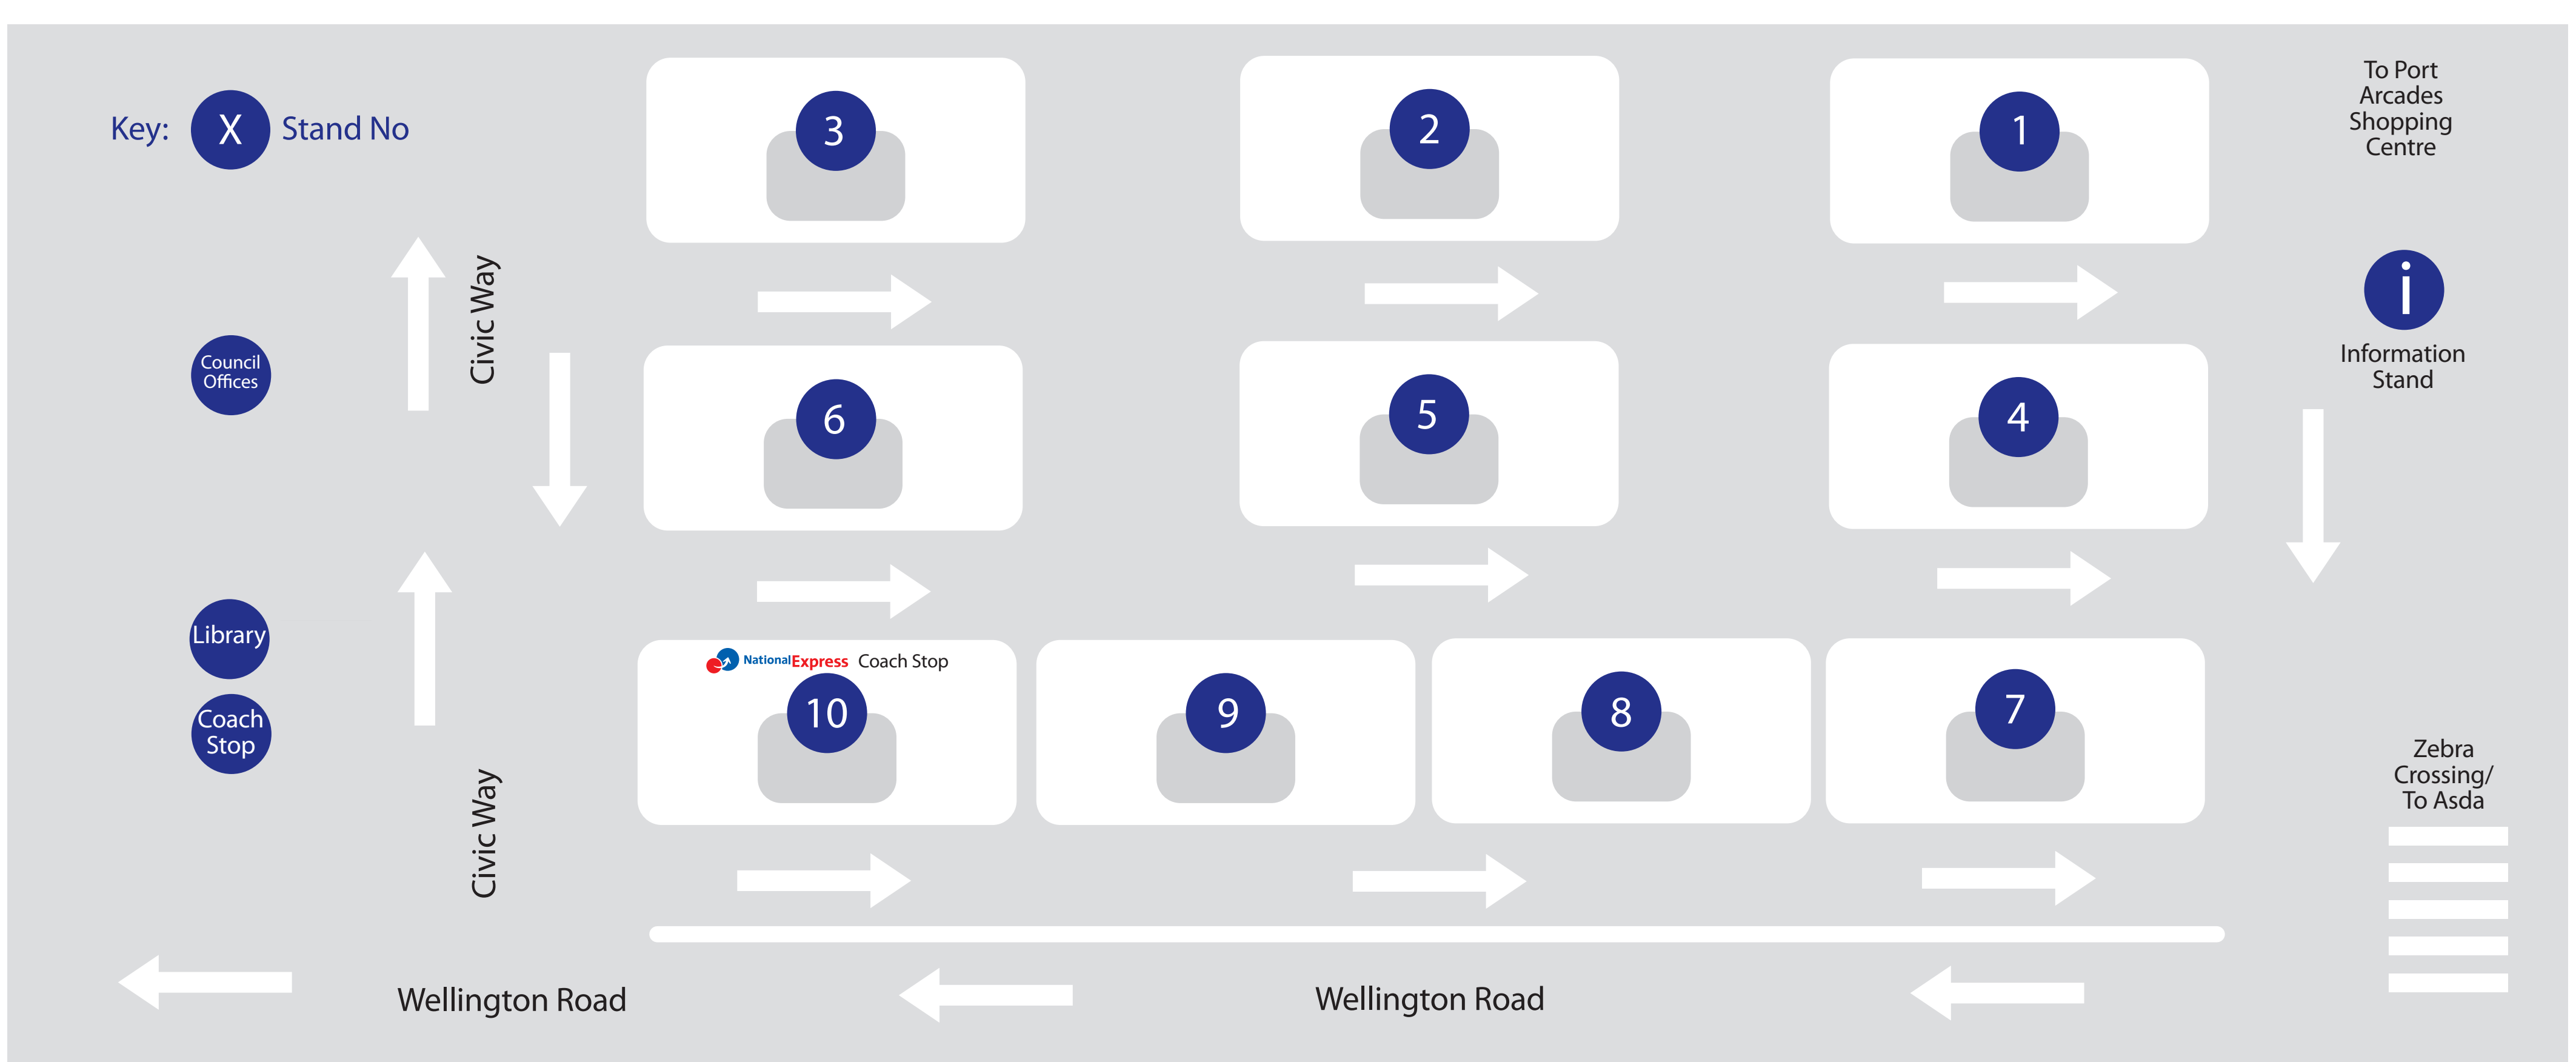

2 Chester via Chester Road Whitby, Overpool Road, Hope Farm Strawberry Fields, A41, Liverpool Road

26 Guilden Sutton via Underwood Drive, Stoak, Wervin, Upton, Countess Hospital, Chester, Boughton

3 2 Runcorn via Stanney Lane, Cheshire Oaks, Elton, Helsby, Frodsham Sutton Weaver

1 Liverpool via Sutton Way, Little Sutton, Eastham, Bromborough, New Ferry, Rock Ferry, Birkenhead

4 X1 Liverpool via Overpool Road, Overpool Station, Rossmore Road West Little Sutton, Eastham, Brombrough

7 5 Mold via Stanney Grange (Wolverham Rd/Rugby Rd/Rochester Dr/ Alnwick Dr), Cheshire Oaks, Deeside Ind Pk, Queensferry, Buckley

8 7 Rivacre via Percival Road, Grace Road, Rossmore Road Netherpool Road

9 6 Little Sutton via Regent Street, Sutton Way

10 All **national express** Coach Service Departures and arrivals

Call Traveline for local or national information: 0871 200 22 33

Seven days a week 8am-8pm. Text Relay 18001 0871 200 22 33 (calls from landlines cost 12p per minute plus network charges)