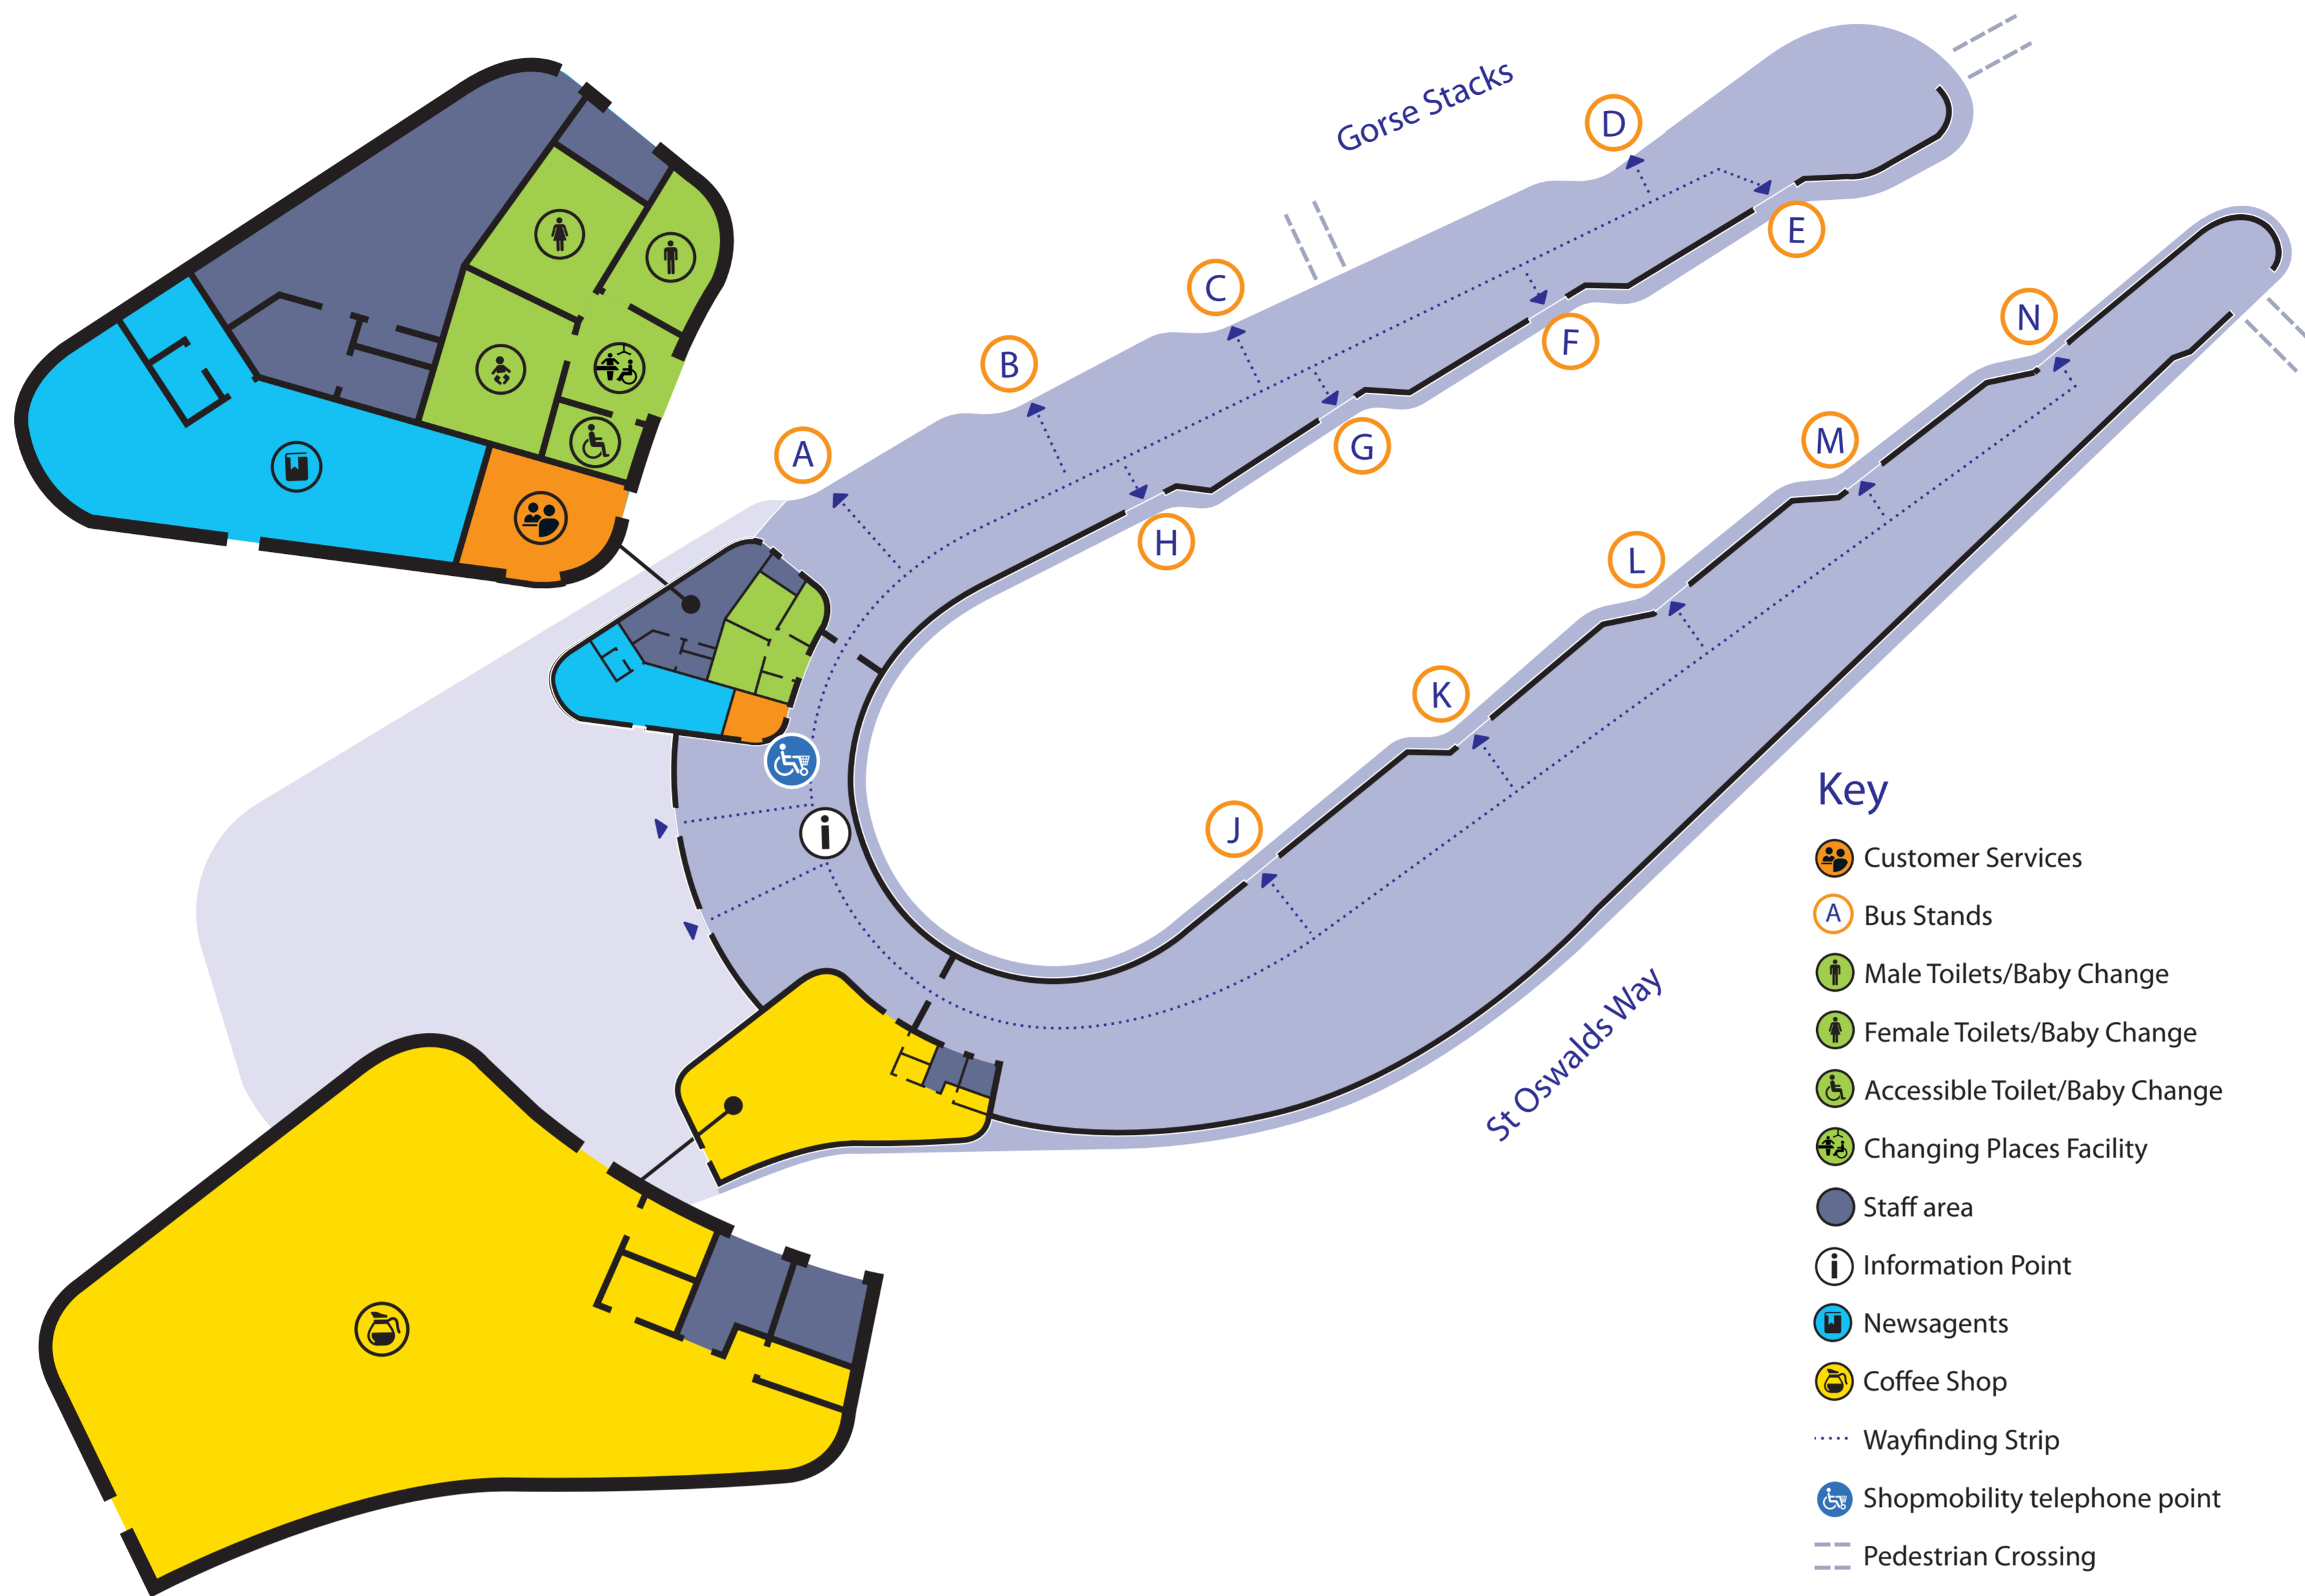

Chester Bus Interchange - Stand Departure Information

Stand Bus No Service Route

Stand	Bus No	Service Route	
A	16	Saltney via Handbridge, Hough Green, Cliveden Rd/Lache	
	53	Kingsway via Hoole Road	
	8	Vicars Cross/Pipers Ash via Tarvin Road. Vicars Cross (Sundays)	
	9	Pipers Ash via Hoole Road, Canadian Avenue, Hoole Lane	
	21	Frodsham via Hoole Road, Helsby (Evenings & Sundays)	
	82	Northwich via Tarvin, Kelsall, Sandiway, Hartford* (2 journeys)	
	B	84	Crewe via Tarvin, Tarporley, Nantwich
		DB1	Dodleston/Mold via Handbridge, Westminster Park
		DB2	Saltney Ferry via Handbridge, Curzon Park
		X30	Warrington via Hoole Road, Helsby, Frodsham, Runcorn
100		City Open Top Tour (Summer) Monday - Friday & Saturdays	
605		Bishops Bluecoat School	
C		3	Mold via Boughton, Buckley
	5	Huntington via Boughton, Christleton Road, Caldby Valley	
	7	Vicars Cross via Boughton, Tarvin Road	
	26	Guilden Sutton via Boughton, Belgrave Road	
	41/41A/41B	Whitchurch via Waverton, Tattenhall, Malpas	
D	PR1	Wrexham Road Park & Ride	
	PR2	Boughton Heath (Sainsburys) Park & Ride	
	E	PR1	Upton (Zoo) Park & Ride
PR2		Sealand Road Park & Ride	

Stand Bus No Service Route

Stand	Bus No	Service Route
F	10/10A	Connah's Quay/Holywell via Garden City, Queensferry
	1	Liverpool via Ellesmere Port (Late night services after 1130pm)
G	1	Blacon via Blacon Point Road, Blacon Parade
	1A	Blacon via Blacon Parade, Blacon Point Road
	15	Saughall via Parkgate Road, Blacon
H	15A	Saughall via Countess Hospital, Blacon
	DB4	Deeside Industrial Estate via Blacon, Saughall
	100	City Tour Bus (Summer) Sundays & Bank Holidays
J	22	Moreton via Neston, Parkgate, Arrowe Park, West Kirby
	51	Plas Newton via Upton, Western Grove
	200	Shopper Hopper - Bus Interchange - Princess Street - Setting down stop for Services 1, 1A, 15, 15A, 22, DB4
K	1	Liverpool via Zoo, Cheshire Oaks, Ellesmere Port (services after 11.30 from stand F)
	2	Liverpool via Strawberry Fields, Ellesmere Port
	9	Connah's Quay (Wepre) via Countess Hospital, Queensferry, Shotton
L	X2	Runcorn Halton Lea via Ellesmere Port, Cheshire Oaks, Elton
	X8	Liverpool via Hoole Road, Cheshire Oaks, Ellesmere Port
	26	Ellesmere Port via Stoak, Wervin
M	-	Setting Down Stop for Services 1, 2, X2, X8
N	Various	national express Coach Services

Welcome to Chester Bus Interchange > free wifi