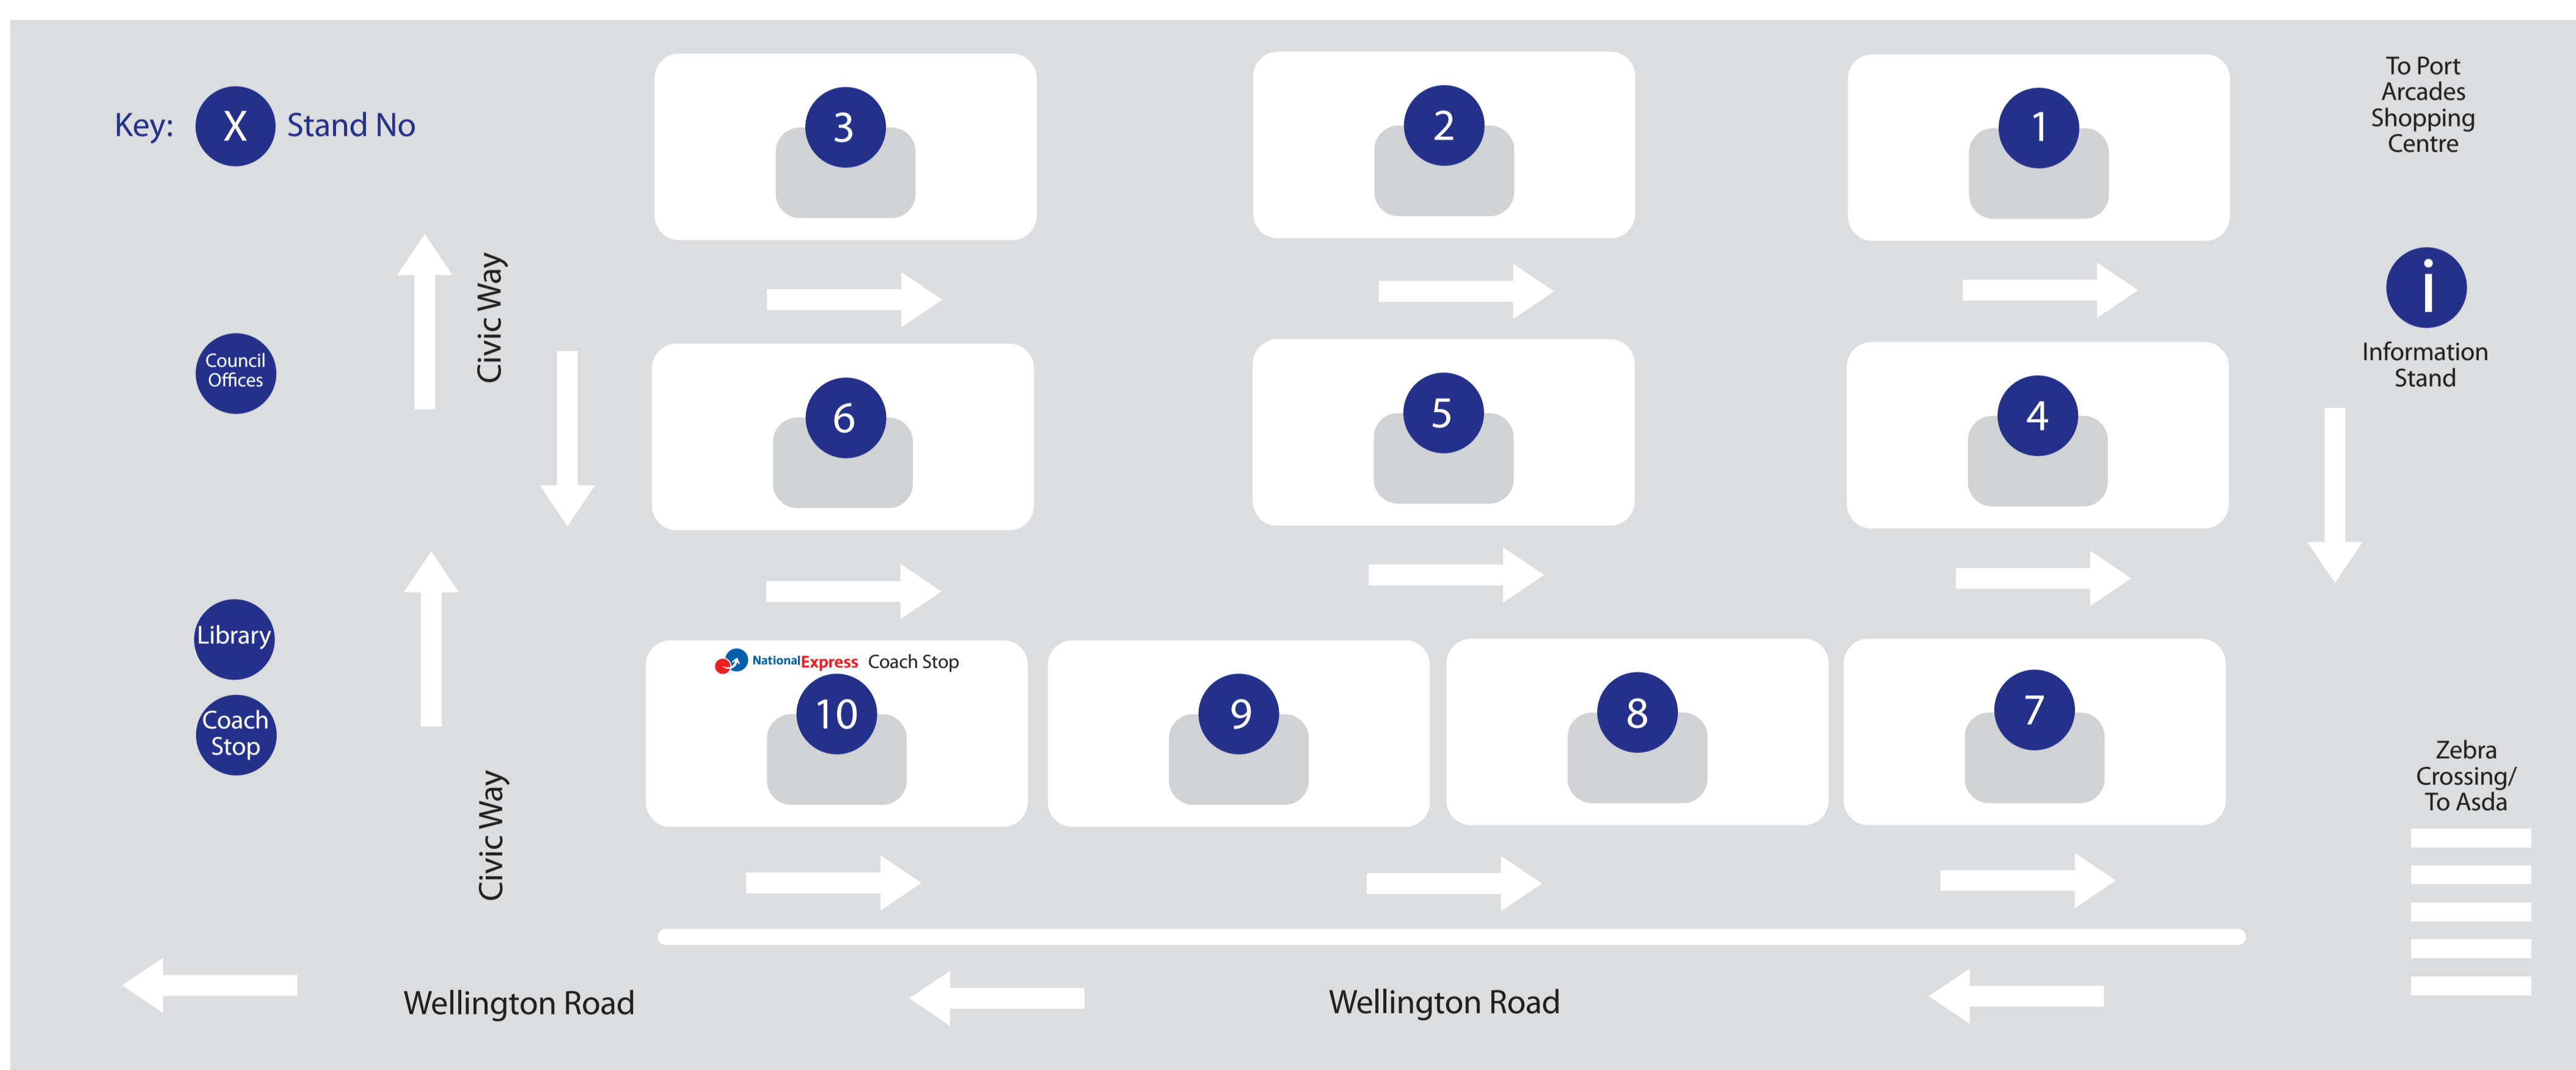

Stand Bus No Route

	1, N1	Liverpool via Sutton Way, Little Sutton, Eastham, Bromborough, New Ferry, Rock Ferry, Birkenhead, Liverpool
4	2	Liverpool via Overpool Road, Little Sutton, Eastham, Bromborough New Ferry, Rock Ferry, Birkenhead, Liverpool
	106	Little Sutton/Glenwood Road via Regent Street, Sutton Way, Overpool Road, Little Sutton Post Office, Glenwood Road
5	X8	Liverpool (Limited Stop) via Ellesmere Port Rail Station Eastham, Bromborough
	272	Neston via Sutton Way, Overpool Road, Little Sutton Hooton Station, Willaston
6	359	Neston High School via Little Sutton, Hooton, Willaston
7	6	Stanney Grange via Stanney Lane, Dover Drive, Rugby Road, Wolverham Road, Cambridge Road, Stanney Lane
8	7, 7A	Rivacre via Percival Road, Grace Road, Rossmore Road Netherpool Road, Rivacre Brow
9	6	Little Sutton via Regent Street, Sutton Way, Gleneagles Road Glenwood Road
10	7, 7A	Kendall Drive via Loxdale Drive, Seacombe Drive, Ascot Drive Hope Farm Road
		All national express Coach Service Departures and arrivals

Call **Traveline** for local or national information: **0871 200 22 33**

Seven days a week 8am-8pm. **Text Relay** 18001 0871 200 22 33 (calls from landlines cost 10p per minute plus network charges)

Visit: cheshirewestandchester.gov.uk

Ref **Ellesmere Port Stand Information Poster September 2016 04.09.16 (1020mm X 650mm)**