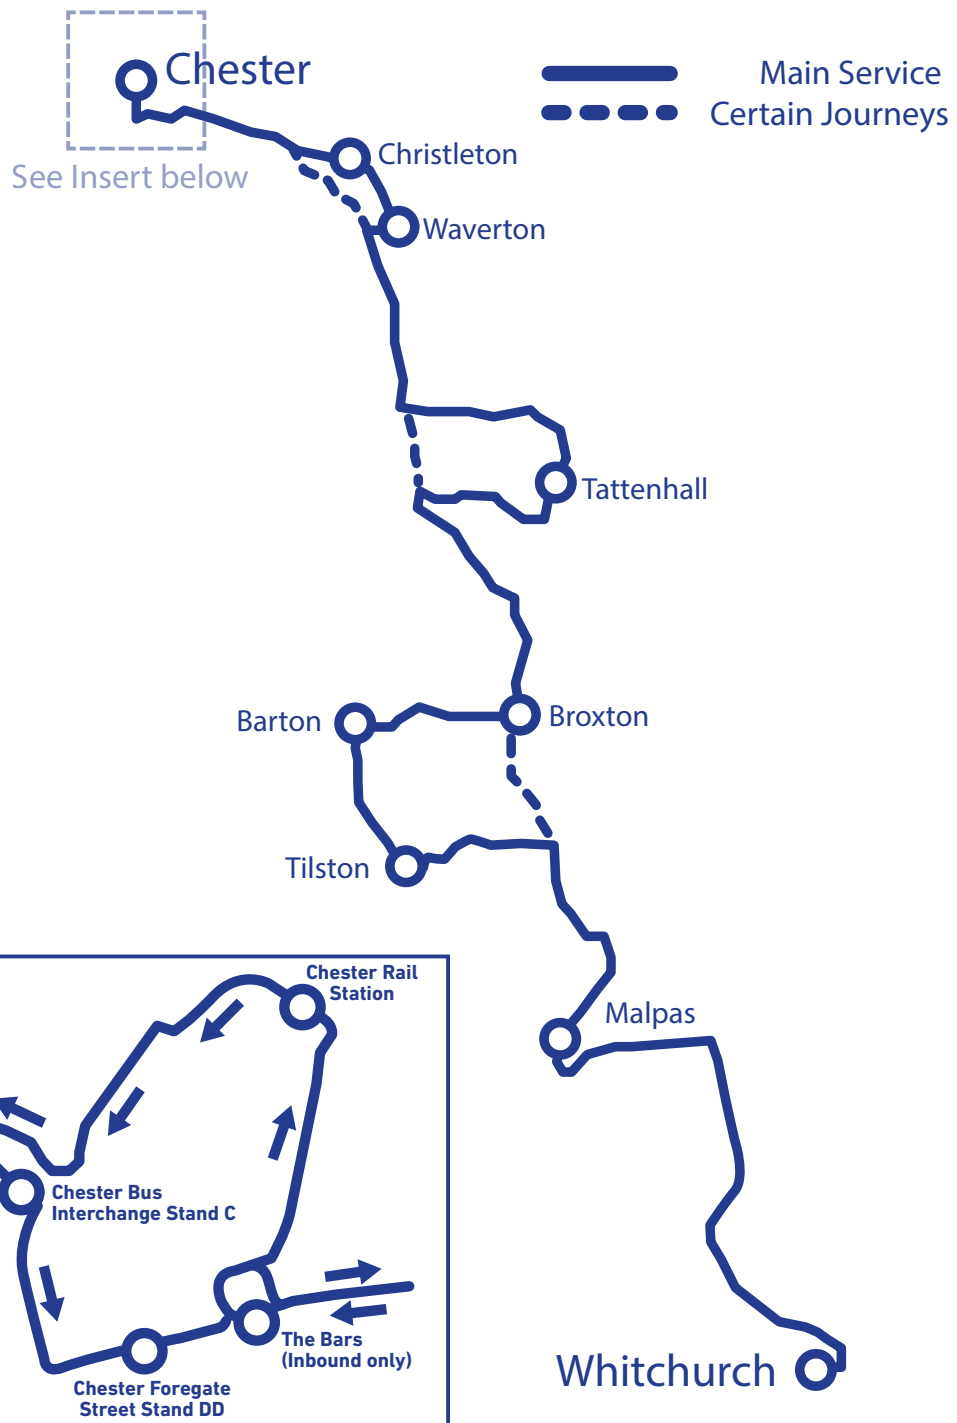

Service 41 Route Map

Bus Timetable

Service 41 Chester - Christleton - Waverton - Tattenhall - Malpas - Whitchurch

Re-printed
 Timetable
 November
 2022

For further local or national information phone the Traveline.

Timetable Codes NS - Not Saturdays NM - Journey starts at No Man's Heath, Cross O'Th Hill Road, Far Meadow at 0715

HEB - Journey operates into Bishop Heber High School Campus on Schooldays R - Journey extends to Milton Green and Tattenhall on request to driver (arrives at 1920)

MG - Journey operates direct via A41 from Waverton to Milton Green then via Frog Lane to Tattenhall CV - Service 41B, operates via Dee Banks/Huntington/Caldy Valley Road

Service 41 Route Descripton : Chester Station Road, Hoole Way, CBI, Frodsham Street, Foregate Street, The Bars, Boughton, Christleton Road, Whitchurch Road, Pepper Street, Plough Lane, Brown Heath Road, Eggbridge Lane, A41 (Journeys to Tattenhall only: continue on A41 Frog lane to Tattenhall High Street returning to Chester via Tattenhall Road, Newton Lane, Chester Road (Gatesheath) A41 then as outward journey) Chester Road (Gatesheath), Newton Lane, Tattenhall Road, High Street, Frog Lane, A41, Broxton roundabout, A534 Broxton Road, Barton Road, Stretton Hall Lane to Tilston, Duckington Lane, A41 Whitchurch Road to Hampton Heath roundabout, B5069 Chester Road, High Street (Malpas), Old Hall Street, Springfield Road, Well Meadow, Cross O'Th Hill Road, Bickley Lane, A41 Whitchurch Road, Chester Road (Whitchurch), London Road, Brownlow Street, Bridgewater Street to Tesco car park and Whitchurch Bus Station.