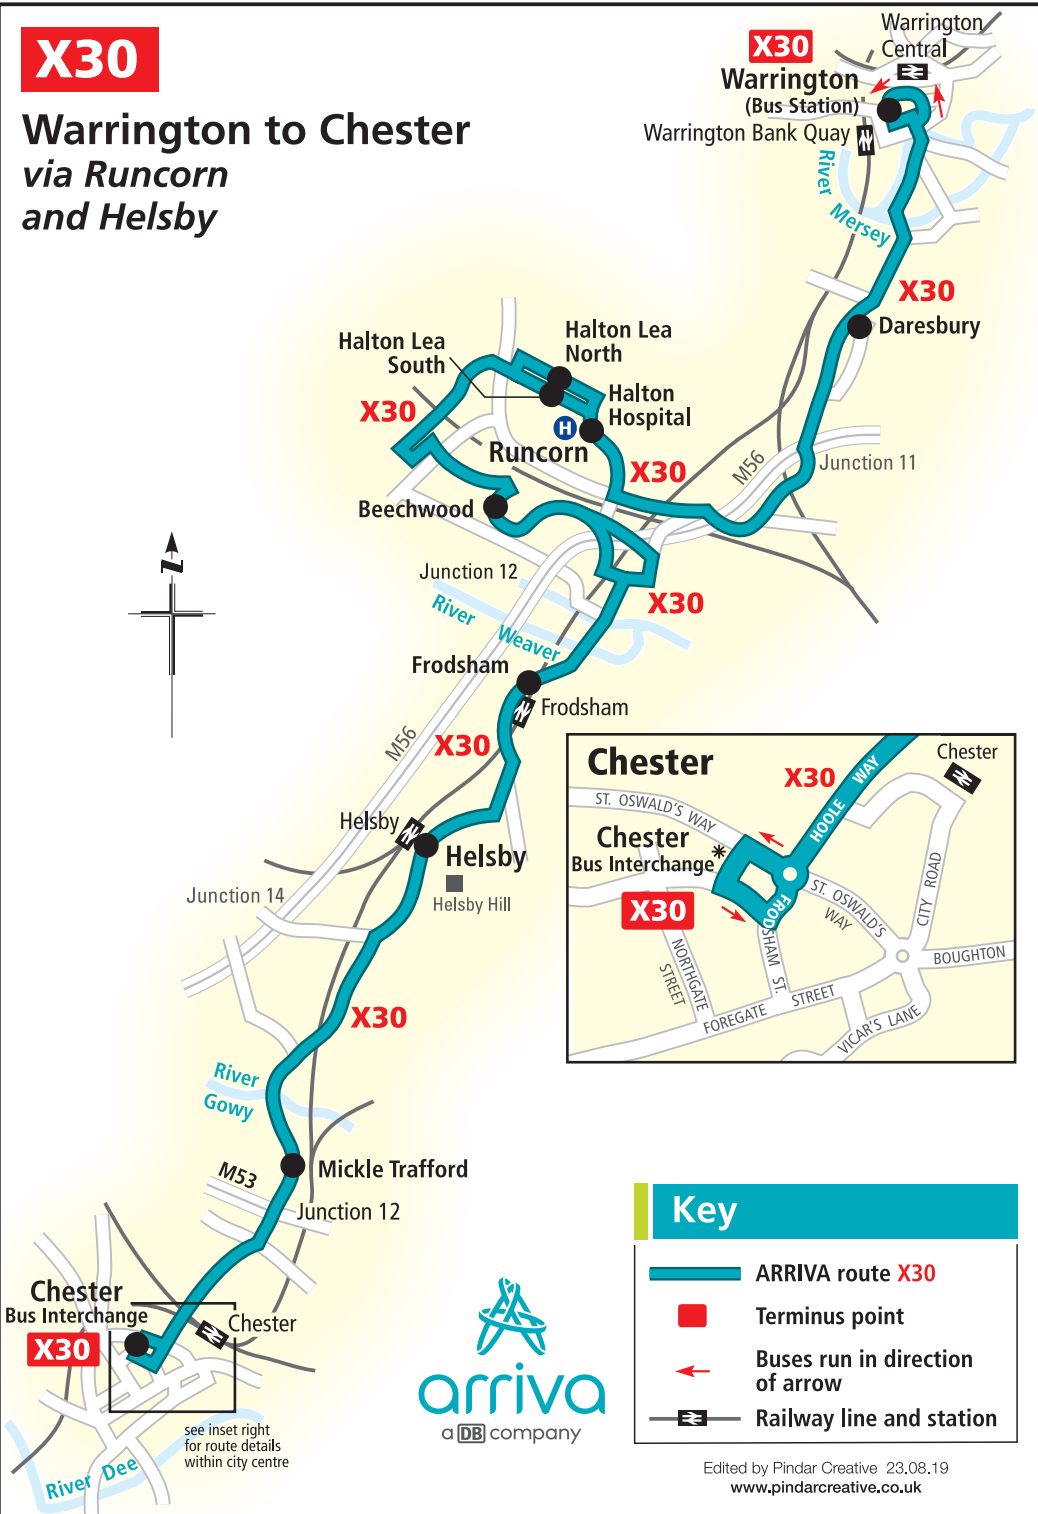

X30

Warrington to Chester via Runcorn and Helsby

Key

- ARRIVA route X30
- Terminus point
- Buses run in direction of arrow
- Railway line and station

Edited by Pindar Creative 23.08.19
www.pindarcreative.co.uk