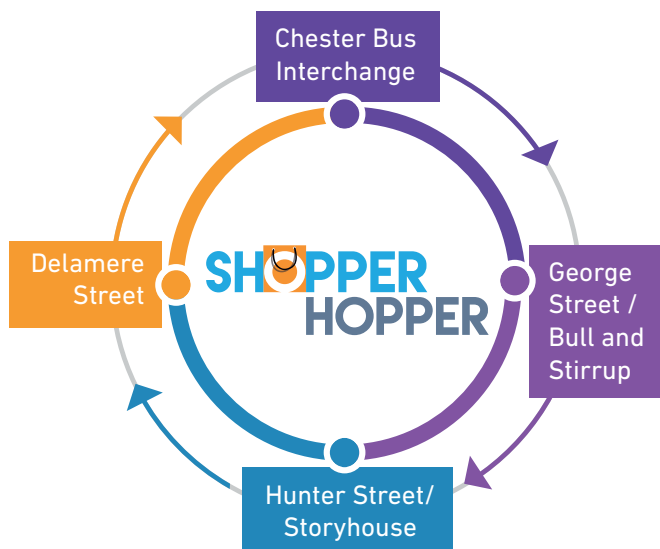

Bus Timetable

Service 200

Chester Bus Interchange - Huner Street (for Chester Market/ Storyhouse)

 Stagecoach on behalf of  Cheshire West and Chester

**New
Timetable
20 June
2021**

For further local or national information phone Traveline.

0871 200 22 33

(calls cost 12p per minute plus network charges)

Seven days a week 8am-8pm

Text Relay 18001 0871 200 22 33

Visit: cheshirewestandchester.gov.uk

Cheshire West and Chester

200 Circular Service **SHOPPER HOPPER**

Bus Interchange - Hunter Street (for Storyhouse/Market) - Delamere Street- Bus Interchange Mondays to Fridays (excluding Public Holidays)

Chester Bus Interchange	0930	0945	00	15	30	45	1445	1500	1515
George Street/Bull & Stirrup	0932	0947	02	17	32	47	mins	1447	1502
Hunter Street/Storyhouse (arr)	0934	0949	then	04	19	34	49	past	1449
Hunter Street/Storyhouse (dep)	0938	0953	at	08	23	38	53	each	1453
Delamere Street	0941	0956	11	26	41	56	hour	1456	1511
Chester Bus Interchange	0943	0958	13	28	43	58	until	1458	1513