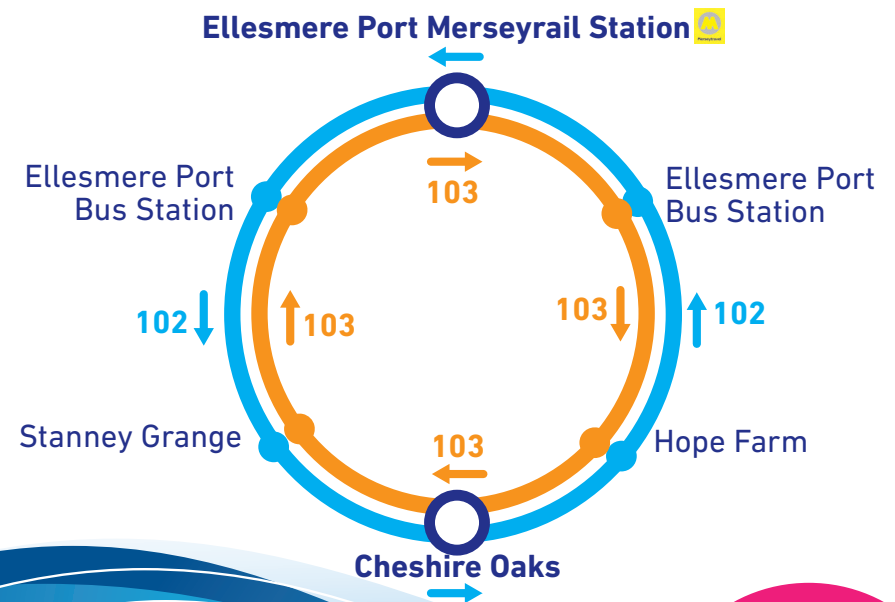

Plan your journey with Merseyrail

Visit merseyrail.org for the latest travel and ticket information

Cheshire West & Chester Council

Bus Timetable

Service 102/103

Ellesmere Port Merseyrail Station -
Hope Farm - Cheshire Oaks - Circular Services
(Sunday & Bank Holidays)

Service operated by Stagecoach on behalf of Cheshire West & Chester Council

For further local or national information phone Traveline.

0871 200 22 33

(calls cost 12p per minute plus network charges)

Seven days a week 8am-8pm

Text Relay 18001 0871 200 22 33

Visit: cheshirewestandchester.gov.uk

**New
Timetable
30 August
2020**