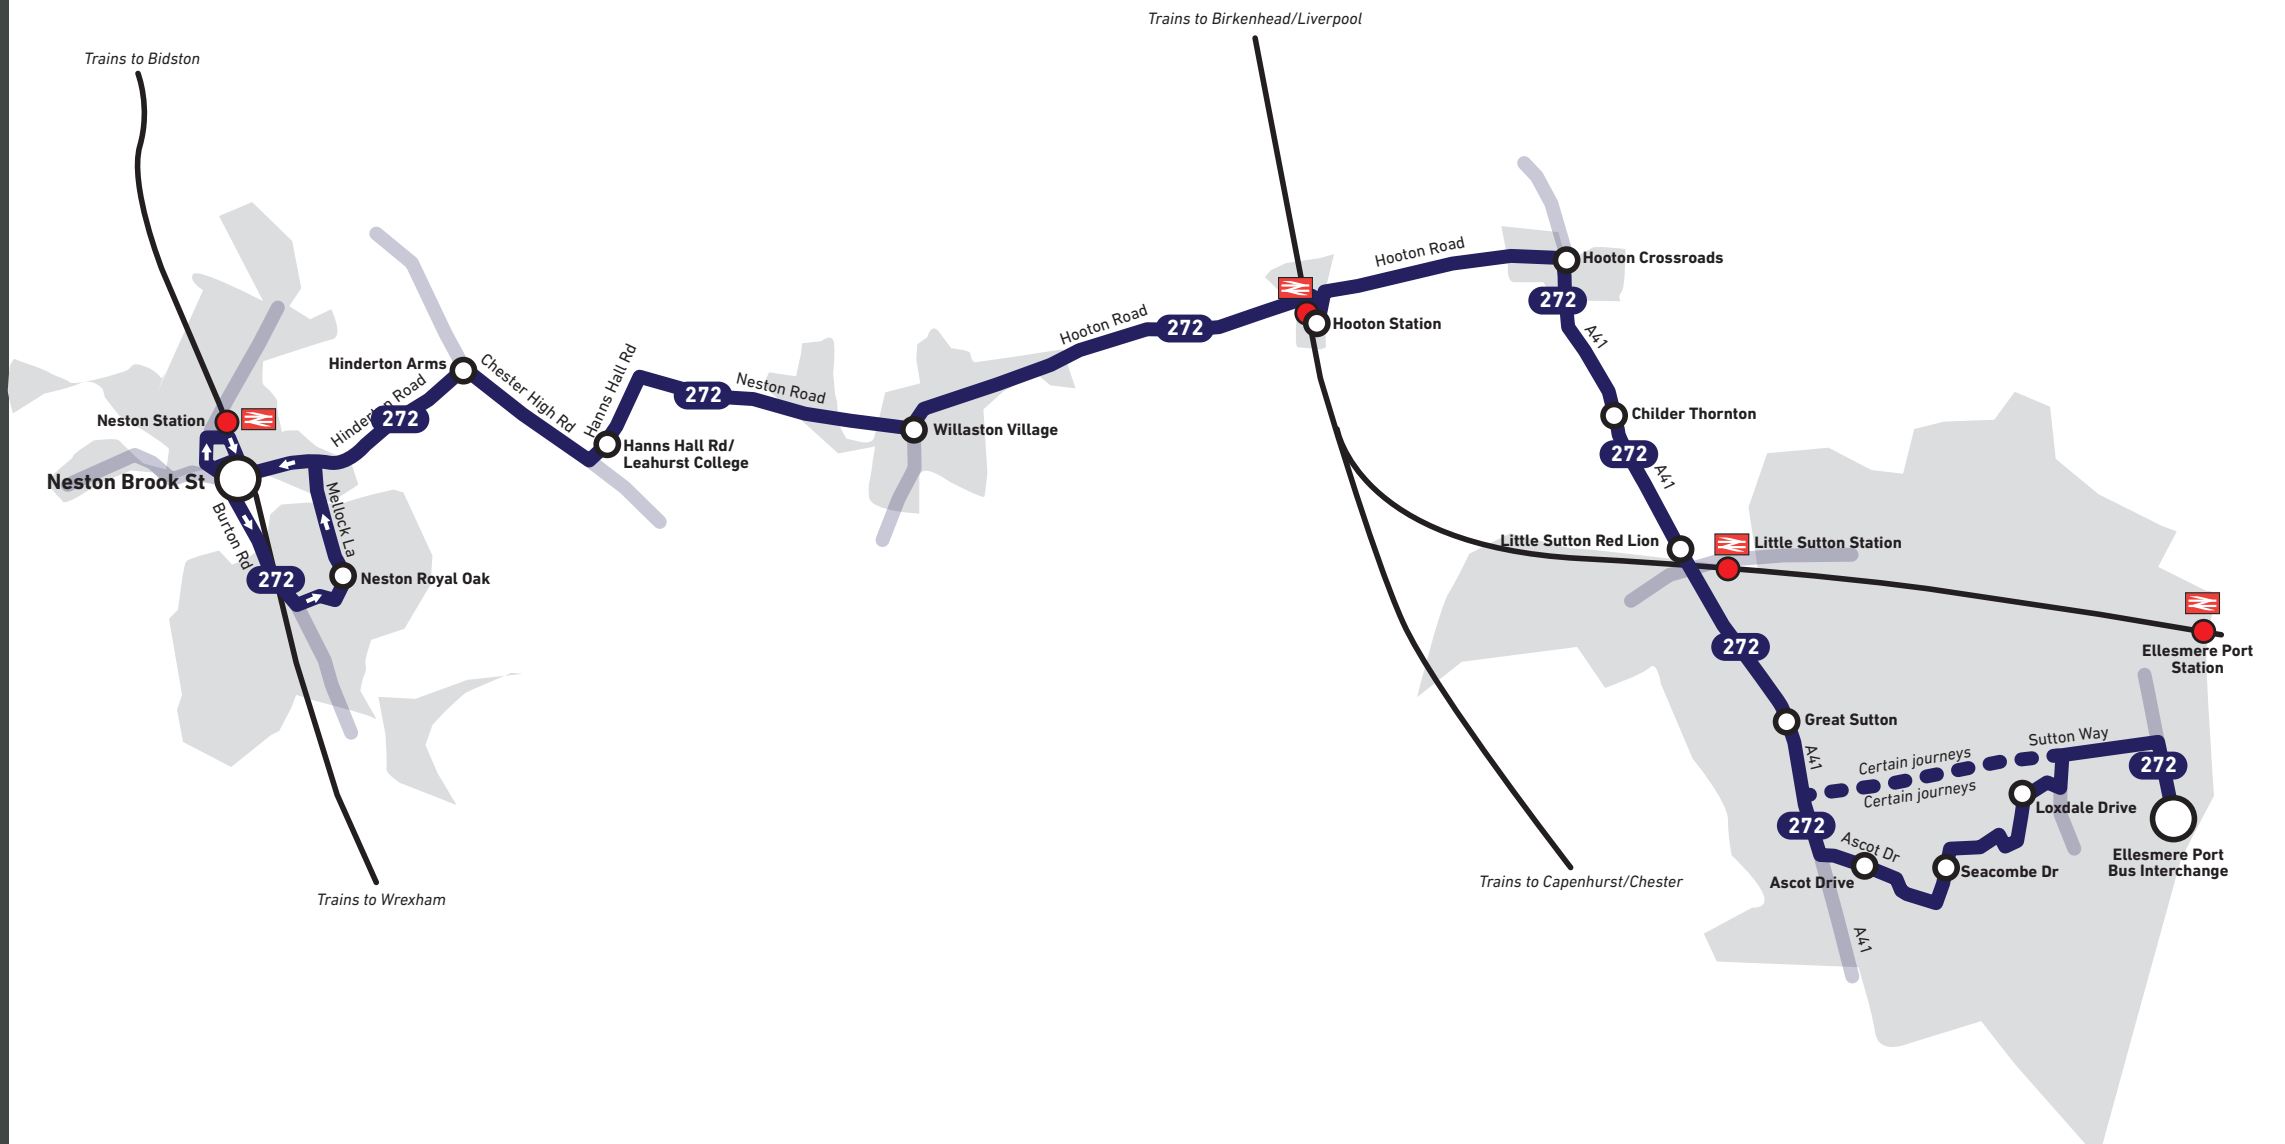

Plan your journey with Merseyrail

Visit merseyrail.org for the latest travel and ticket information

www.traveline.info

0871 200 22 33

Calls cost 12p per minute plus your phone company's access charge