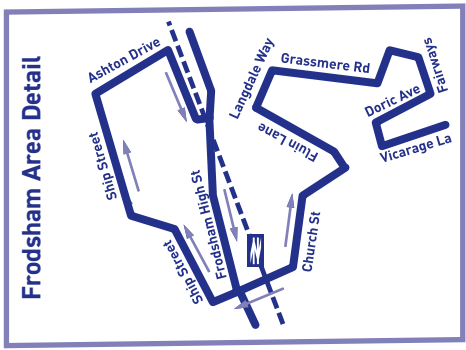

Route Description

Route 48 (from Frodsham) : Frodsham High Street, Church Street, Red Lane, Fluin Lane, Langdale Way, Grasmere Road, Townfield Lane, Fairways, Doric Avenue, Townfield Lane, Kingsley Road, Hollow Lane, Town Well, The Brow, Top Road, Delamere Road, School Lane, Post Office Lane, Norley High Street, Hough Lane, School Bank, Marsh Lane, Crowton Bent Lane, Station Road, Milton Road, Hill Top Road (certain indicated journeys via Cliff Road to Acton Cliff then turn manoeuvre at Chapel Lane), Acton Lane, Warrington Road (A49), Sandy Lane (B5142), Weaverham High Street, Withins Lane, Lime Avenue, Northwich Road, Beach Road, Chester Road, Castle Hill, Swing Bridge, Bull Ring, Northwich Watling Street.

The return journey operates the reverse of the above route

Route 48A (Wednesdays only) : As service 48 (above) to Norley High Street, then via Finger Post Lane, Norley Road, Delamere Parkway West, Hollow Oak Lane, Cuddington Lane, Norley Road, Warrington Road (A49), West Road (B5144), Weaverham High Street, then operates as service 48 (above).

Codes:

MTThF - This journey operates on Mondays, Tuesdays, Thursdays and Fridays only

W - This journey operates on Wednesdays only

X - This journey operates via Northwich Road Weaverham, does not operate via Withins Lane/Lime Avenue

FL - This journey operates directly along Fluin Lane to Frodsham High Street

Key

- Town/Village
- Railway Station
- Destination
- 48 Service Route
- Bus Route
- Railway Route

Buses to Helsby
Buses to Runcorn & Halton Hospital
(Trains to Warrington and Manchester)